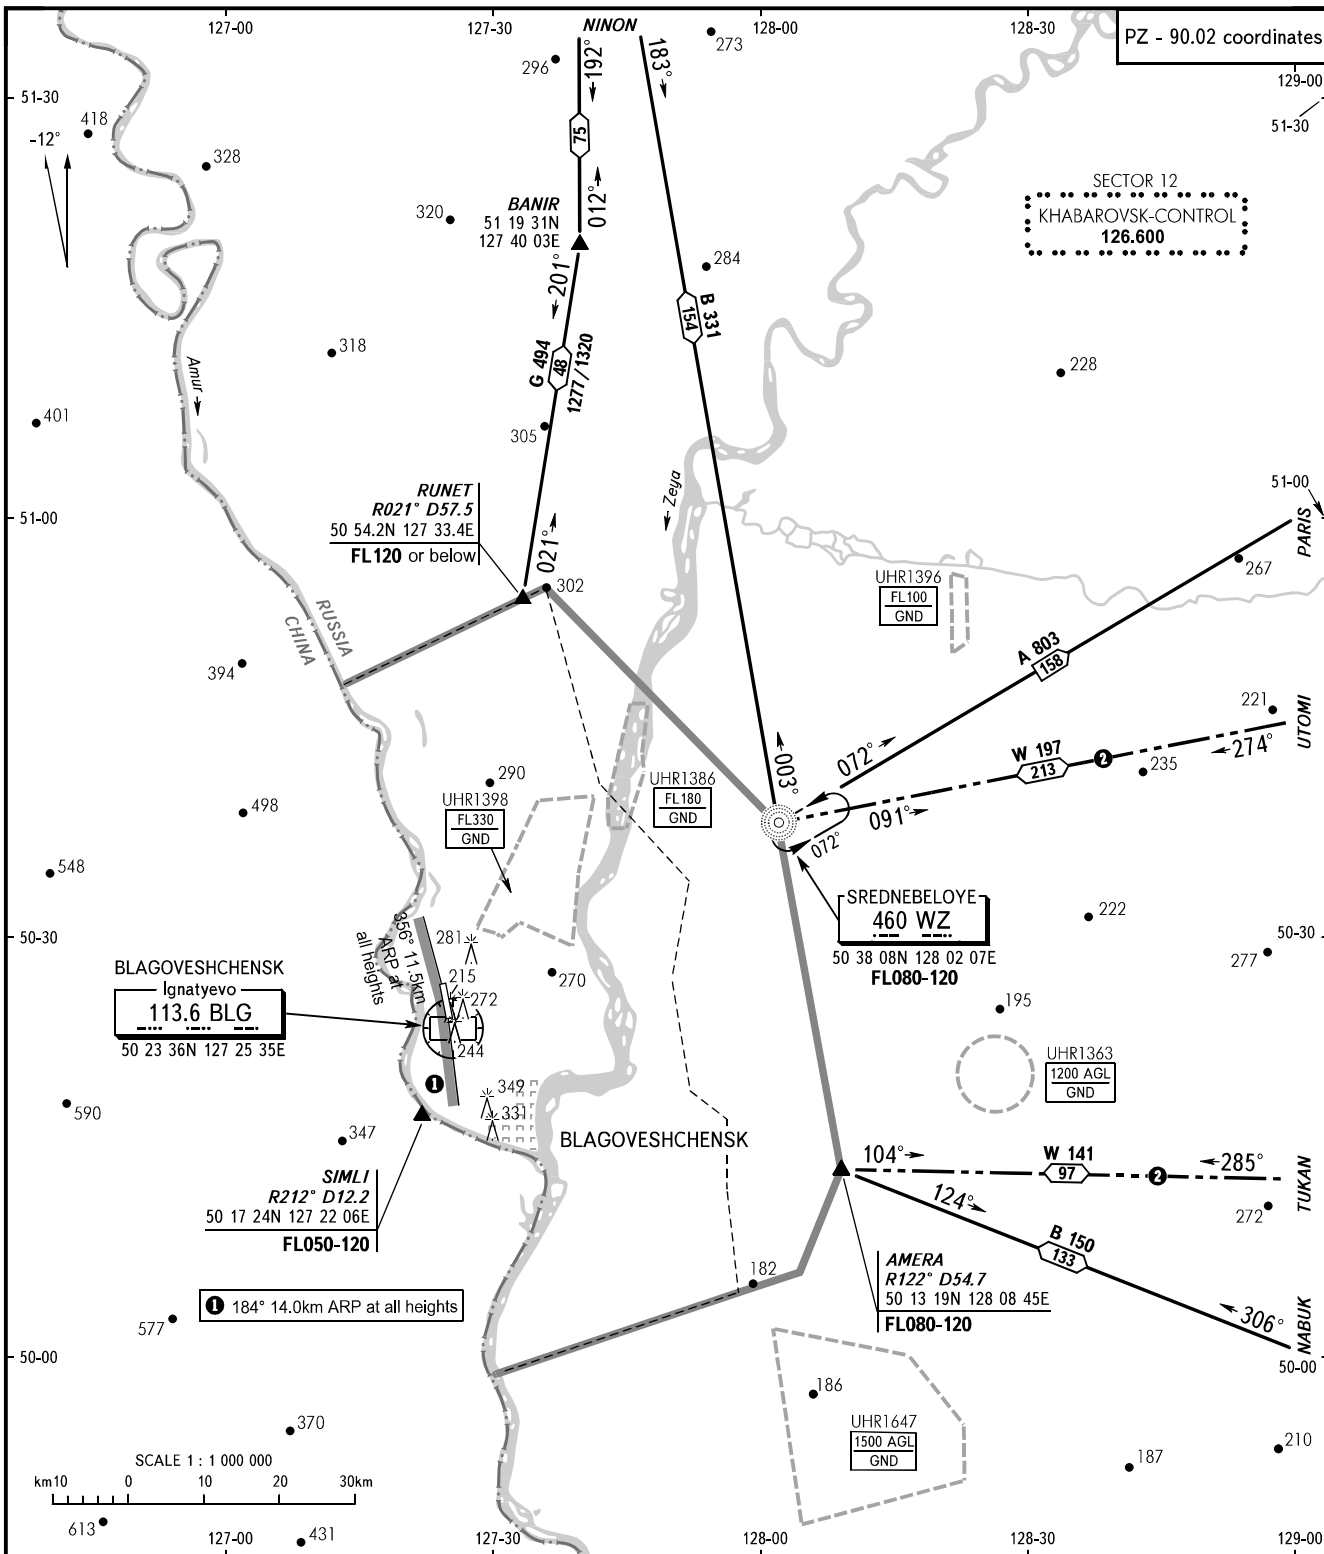

AREA CHART - ICAO

ARRIVAL, DEPARTURE
AND TRANSIT ROUTES

BLAGOVESHCHENSK, RUSSIA

IGNATYEVO

PZ - 90.02 coordinates

SECTOR 12
Khabarovsk-Control
126.600

BLAGOVESHCHENSK
Ignatyev
113.6 BLG
50 23 36N 127 25 35E

SIMLI
R212° D12.2
50 17 24N 127 22 06E
FL050-120

184° 14.0km ARP at all heights

SREDNEBOLOYE
460 WZ
50 38 08N 128 02 07E
FL080-120

AMERA
R122° D54.7
50 13 19N 128 08 45E
FL080-120

SCALE 1 : 1 000 000
km 10 0 10 20 30km

TOWER 127.200
ATIS 126.400

2 Only for Russian users of airspace.

BEARINGS AND TRACKS ARE MAGNETIC
ALTITUDES, HEIGHTS AND ELEVATIONS ARE IN METRES
DISTANCES ARE IN KILOMETRES

CHANGE: New chart