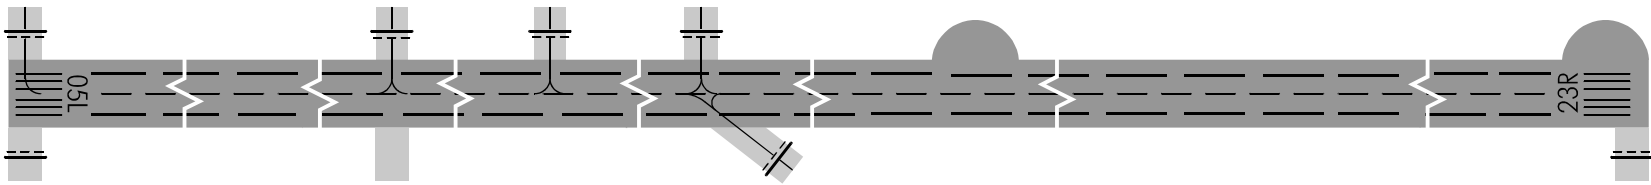

MARKING AIDS RWY 05L / 23R AND EXIT TWY

LIGHTING AIDS RWY 05L / 23R AND EXIT TWY

AERODROME LIGHTING

Runway: Edge-white, last 600m yellow LIL

Threshold: Green

DIMENSIONS IN METRES

MARKING AIDS RWY 05R / 23L AND EXIT TWY

LIGHTING AIDS RWY 05R / 23L AND EXIT TWY

AERODROME LIGHTING

Runway: Edge-white, last 600m yellow HIRL

Threshold: Green

DIMENSIONS IN METRES