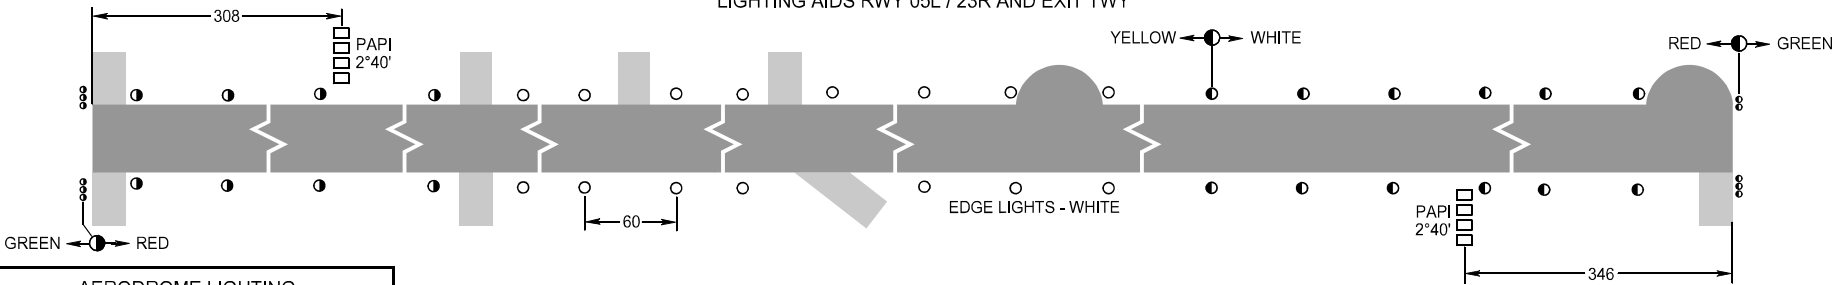

MARKING AIDS RWY 05L / 23R AND EXIT TWY

LIGHTING AIDS RWY 05L / 23R AND EXIT TWY

AERODROME LIGHTING

Runway: Edge-white, last 600m yellow LIL

Threshold: Green

DIMENSIONS IN METRES

MARKING AIDS RWY 05R / 23L AND EXIT TWY

LIGHTING AIDS RWY 05R / 23L AND EXIT TWY

AERODROME LIGHTING

Runway: Edge-white, last 600m yellow HIRL

Threshold: Green

DIMENSIONS IN METRES