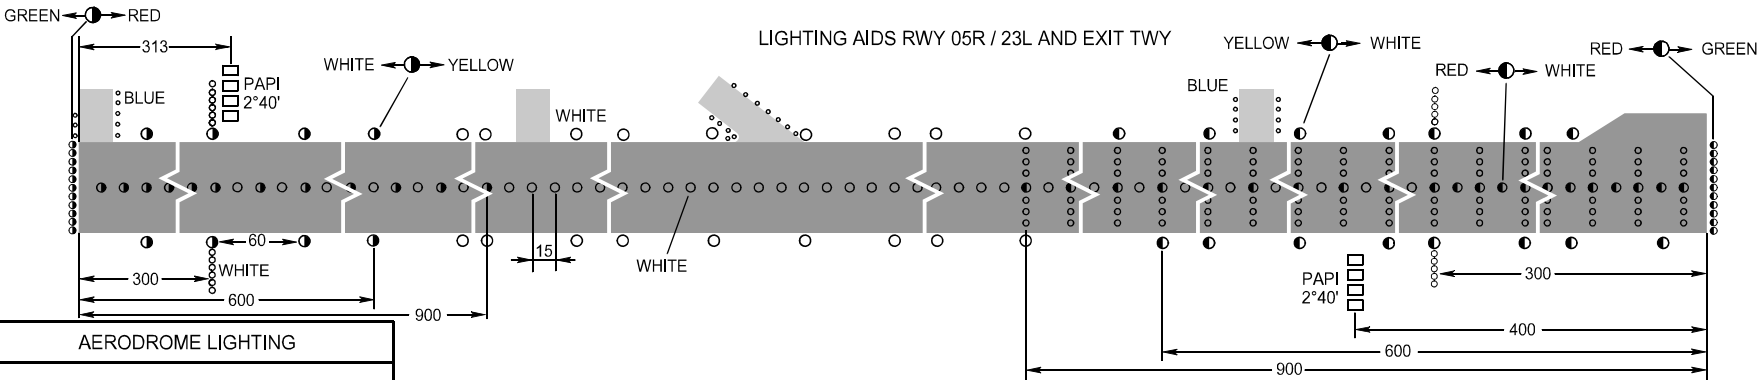

MARKING AIDS RWY 05L / 23R AND EXIT TWY

LIGHTING AIDS RWY 05L / 23R AND EXIT TWY

AERODROME LIGHTING

Runway: Edge-white, last 600m yellow LIL

Threshold: Green

DIMENSIONS IN METRES

MARKING AIDS RWY 05R / 23L AND EXIT TWY

LIGHTING AIDS RWY 05R / 23L AND EXIT TWY

AERODROME LIGHTING

Runway: Edge-white, last 600m yellow HIRL

Threshold: Green

DIMENSIONS IN METRES