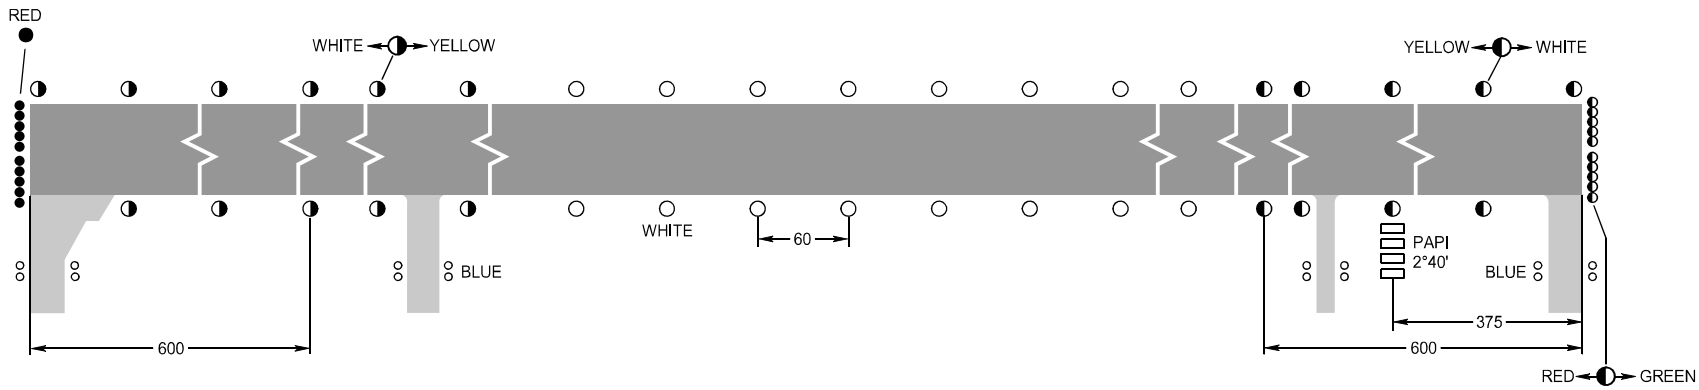

MARKING AIDS RWY 16L / 34R AND EXIT TWY

LIGHTING AIDS RWY 16L / 34R AND EXIT TWY

ELEVATIONS AND  
DIMENSIONS IN METRES  
BEARINGS ARE MAGNETIC

CHANGE: THR LGT RWY 16L