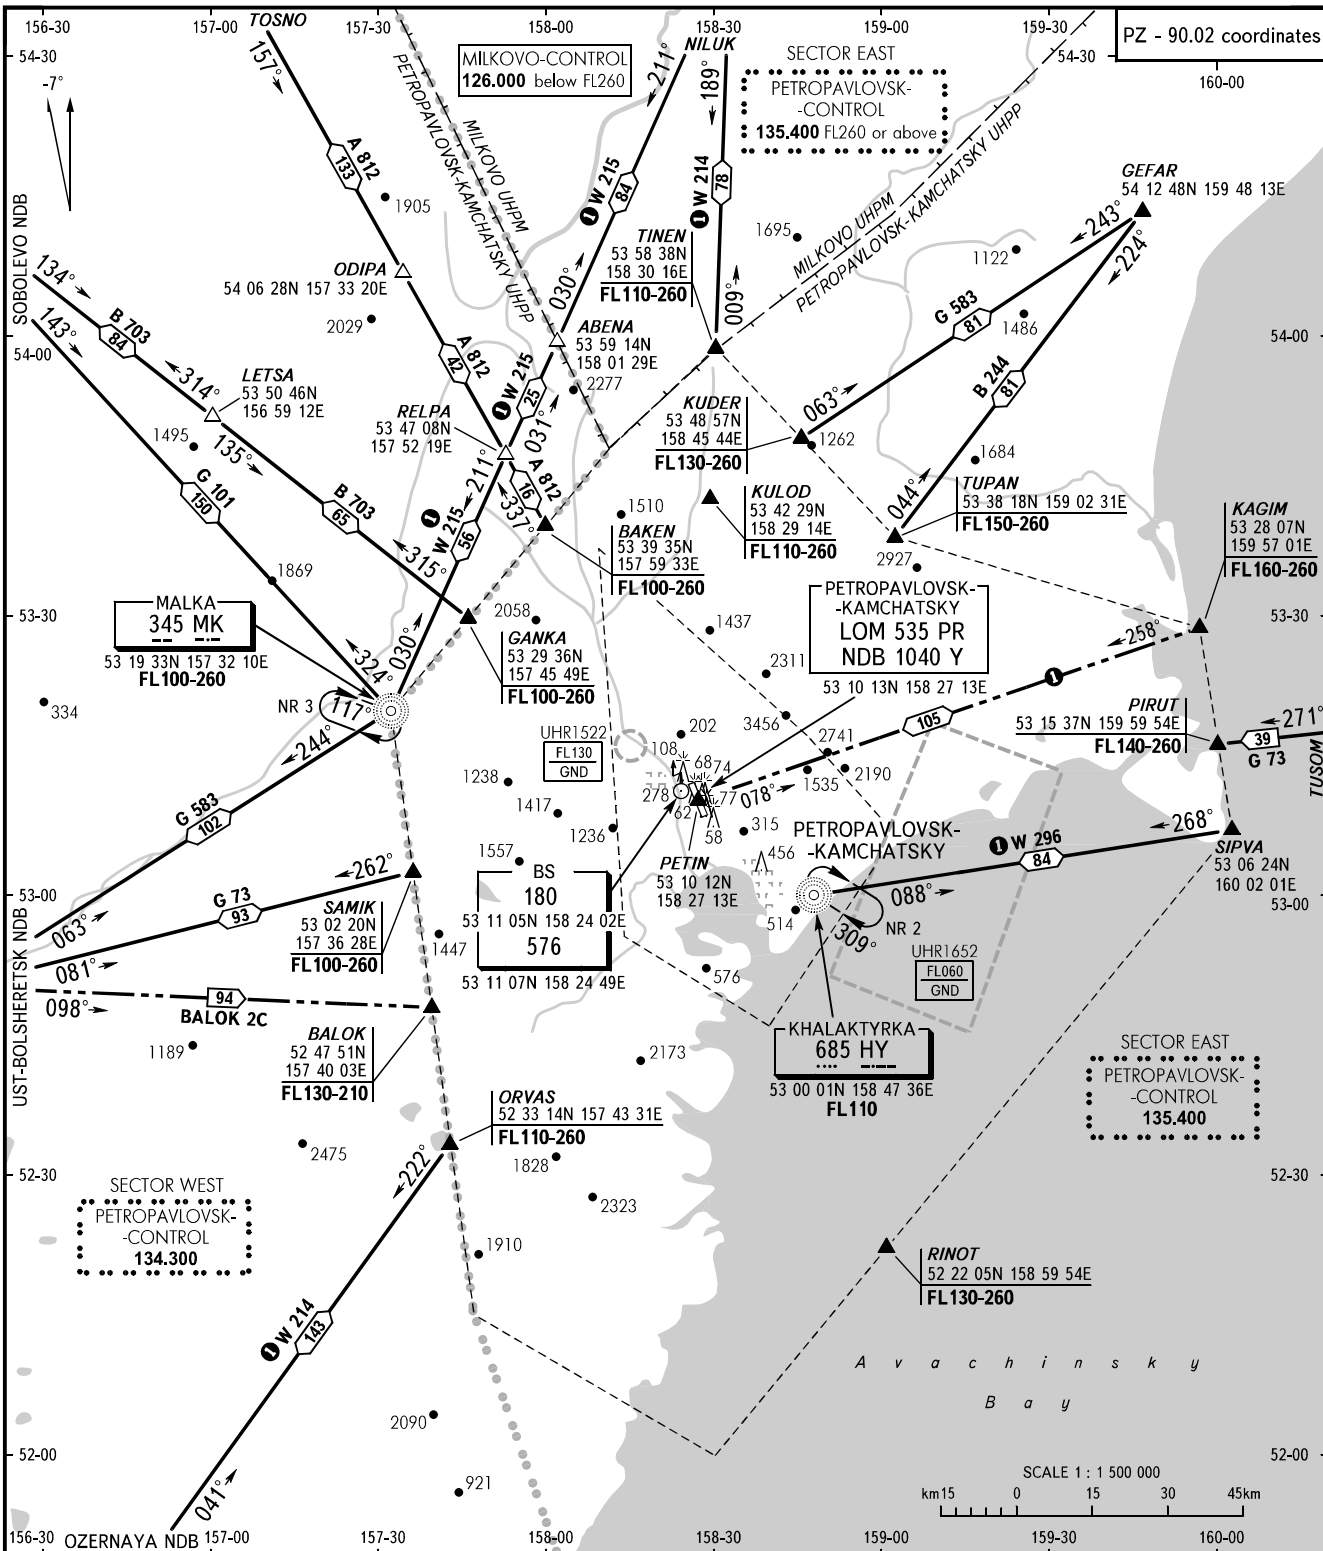

AREA CHART - ICAO

ARRIVAL, DEPARTURE
AND TRANSIT ROUTES

PETROPAVLOVSK-KAMCHATSKY, RUSSIA

YELIZOVO

KRUG	119.400
ATIS	126.800 2000-0800

① Only for Russian users of airspace.

BEARINGS AND TRACKS ARE MAGNETIC
ALTITUDES, HEIGHTS AND ELEVATIONS ARE IN METRES
DISTANCES ARE IN KILOMETRES

CHANGE: UHR1652 area