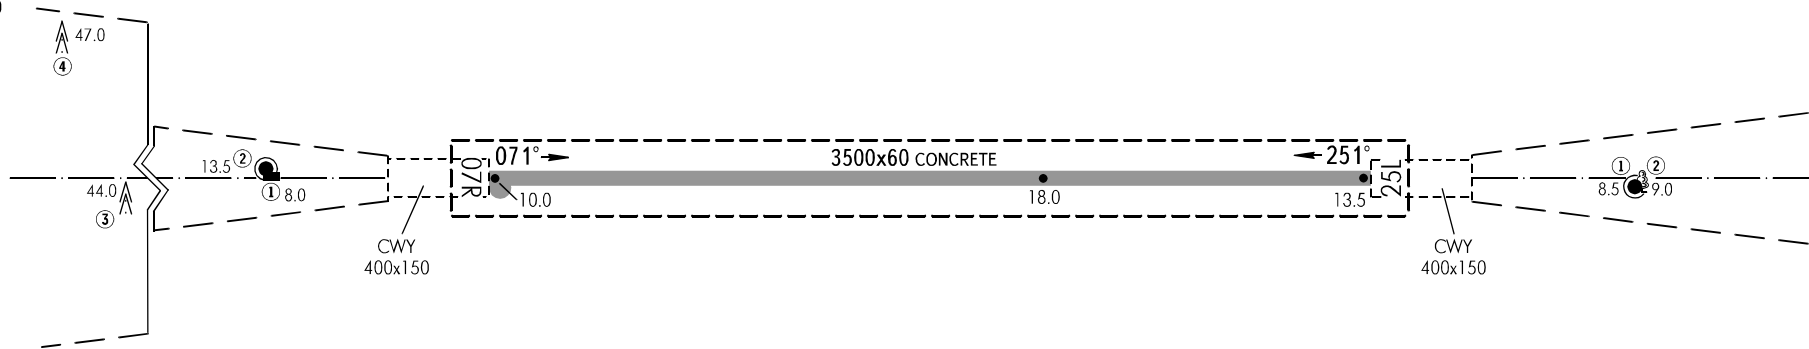

# AERODROME OBSTACLE CHART - ICAO

TYPE **A** (OPERATING LIMITATIONS)

DIMENSIONS AND ELEVATIONS IN METRES

**VLADIVOSTOK, RUSSIA**  
**KNEVICH I**  
**RWY 07R/25L**

MAGNETIC VARIATION 10°W

DECLARED DISTANCES		
RWY 07R		RWY 25L
3500	TAKE-OFF RUN AVAILABLE	3500
3900	TAKE-OFF DISTANCE AVAILABLE	3900
3500	ACCELERATE STOP DISTANCE AVAILABLE	3500
3500	LANDING DISTANCE AVAILABLE	3500

LEGEND	
IDENTIFICATION NUMBER	①
ANTENNA	●
POWER LINE	⤴
BUILDING	■
TREES	🌳