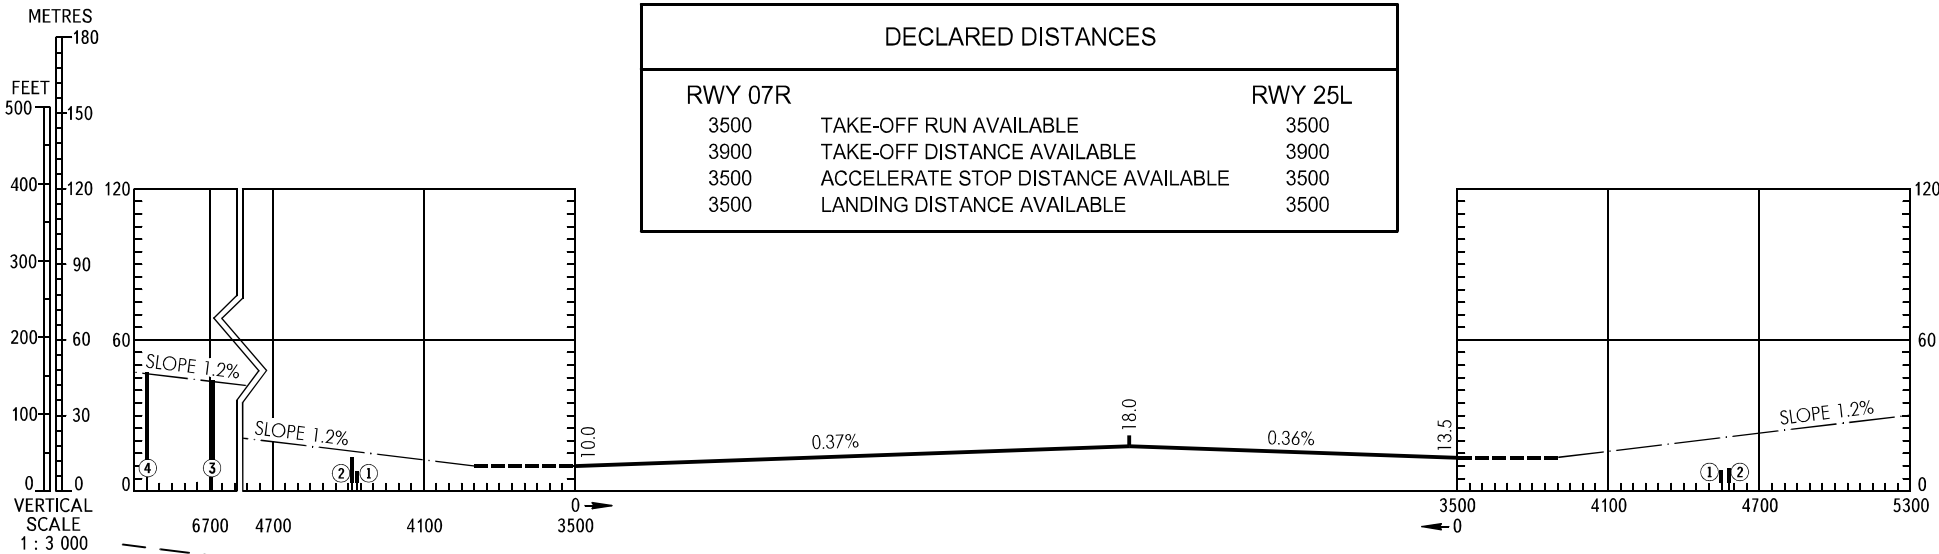

# AERODROME OBSTACLE CHART - ICAO

TYPE **A** (OPERATING LIMITATIONS)

DIMENSIONS AND ELEVATIONS IN METRES

**VLADIVOSTOK, RUSSIA**  
**KNEVICH I**  
**RWY 07R/25L**

MAGNETIC VARIATION 10°W

DECLARED DISTANCES		
RWY 07R		RWY 25L
3500	TAKE-OFF RUN AVAILABLE	3500
3900	TAKE-OFF DISTANCE AVAILABLE	3900
3500	ACCELERATE STOP DISTANCE AVAILABLE	3500
3500	LANDING DISTANCE AVAILABLE	3500

LEGEND	
IDENTIFICATION NUMBER	①
ANTENNA	●
POWER LINE	⤴
BUILDING	■
TREES	🌳