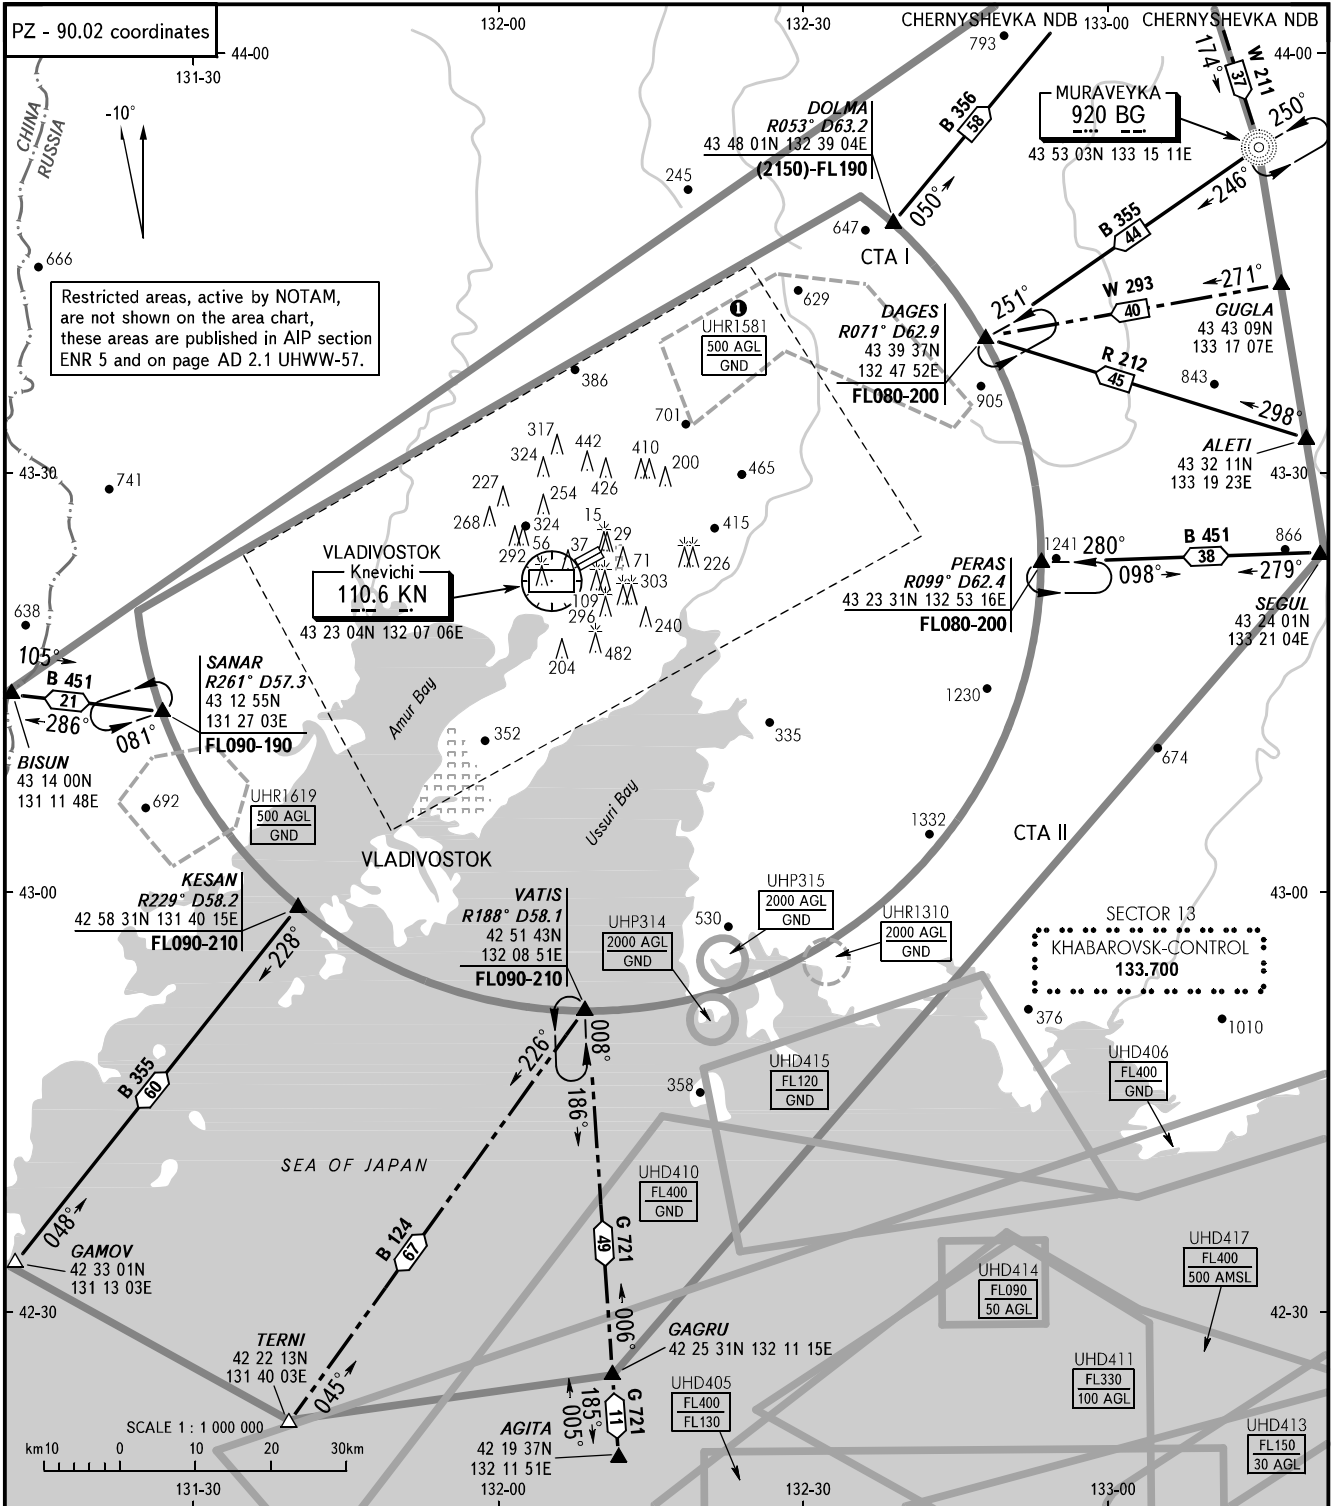

AREA CHART - ICAO

ARRIVAL, DEPARTURE  
AND TRANSIT ROUTES

VLADIVOSTOK, RUSSIA

KNEVICH I

APPROACH	124.700
RADAR	119.500
ATIS	125.100 RUS 127.800 ENG

**WARNING**  
 ① The restriction is not applicable to flights carried out according to SID and approach charts of Knevichi AD.

BEARINGS AND TRACKS ARE MAGNETIC  
 ALTITUDES, HEIGHTS AND ELEVATIONS ARE IN METRES  
 DISTANCES ARE IN KILOMETRES

CHANGE: RTE G 721, W 293, W 211, R, D