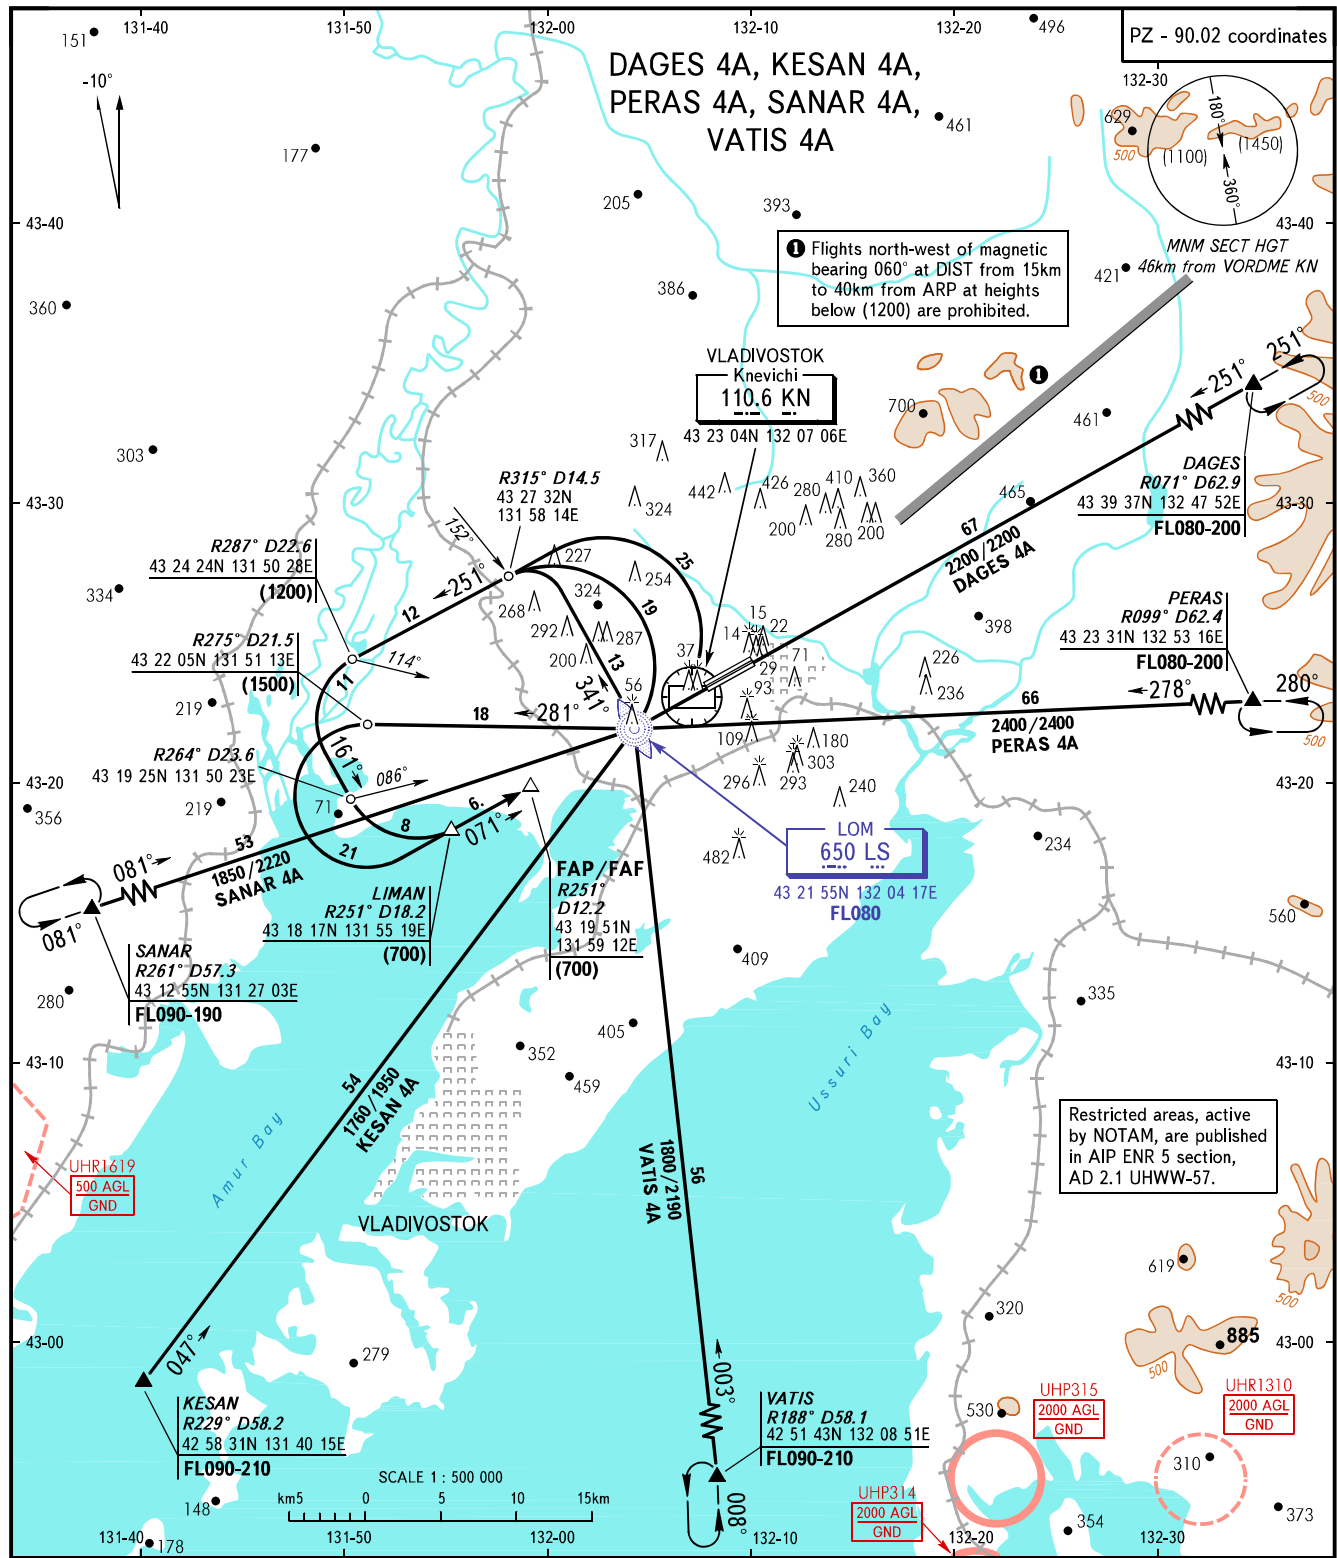

STANDARD ARRIVAL CHART  
INSTRUMENT (STAR) - ICAO

TRANSITION  
LEVEL : FL080

VLADIVOSTOK, RUSSIA  
KNEVICHY  
RWY 07R

RADAR TOWER	119.500 126.000	<b>WARNING</b> FL for passing the exit points on ATS routes shall be assigned by ATC.
-------------	--------------------	--

BEARINGS AND TRACKS ARE MAGNETIC  
ALTITUDES, HEIGHTS AND ELEVATIONS ARE IN METRES  
DISTANCES ARE IN KILOMETRES

CHANGE: FL, DIST