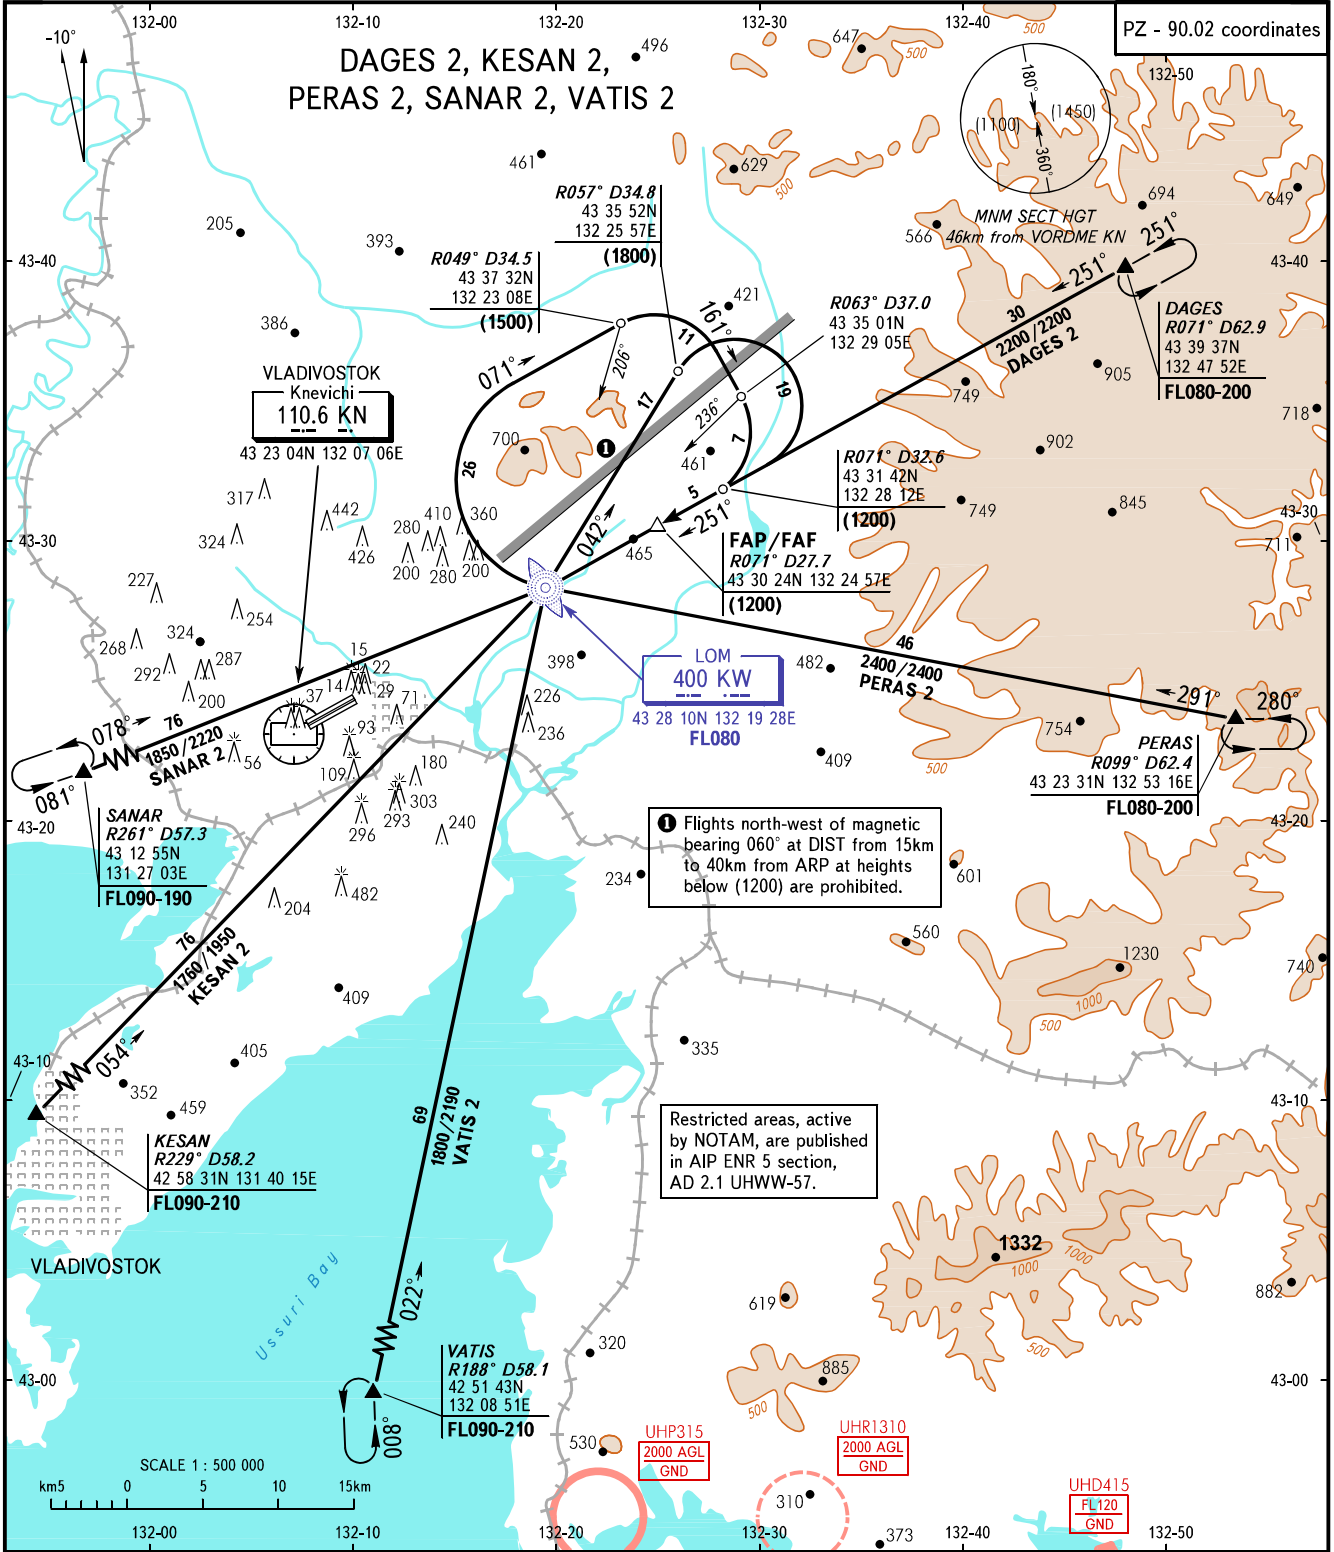

STANDARD ARRIVAL CHART
INSTRUMENT (STAR) - ICAO

TRANSITION
LEVEL: **FL080**

VLADIVOSTOK, RUSSIA
KNEVICH
RWY 25R

RADAR TOWER **119.500**
126.000

WARNING
FL for passing the exit points on ATS routes shall be assigned by ATC.

BEARINGS AND TRACKS ARE MAGNETIC
ALTITUDES, HEIGHTS AND ELEVATIONS ARE IN METRES
DISTANCES ARE IN KILOMETRES

CHANGE: DAGES FL, DIST