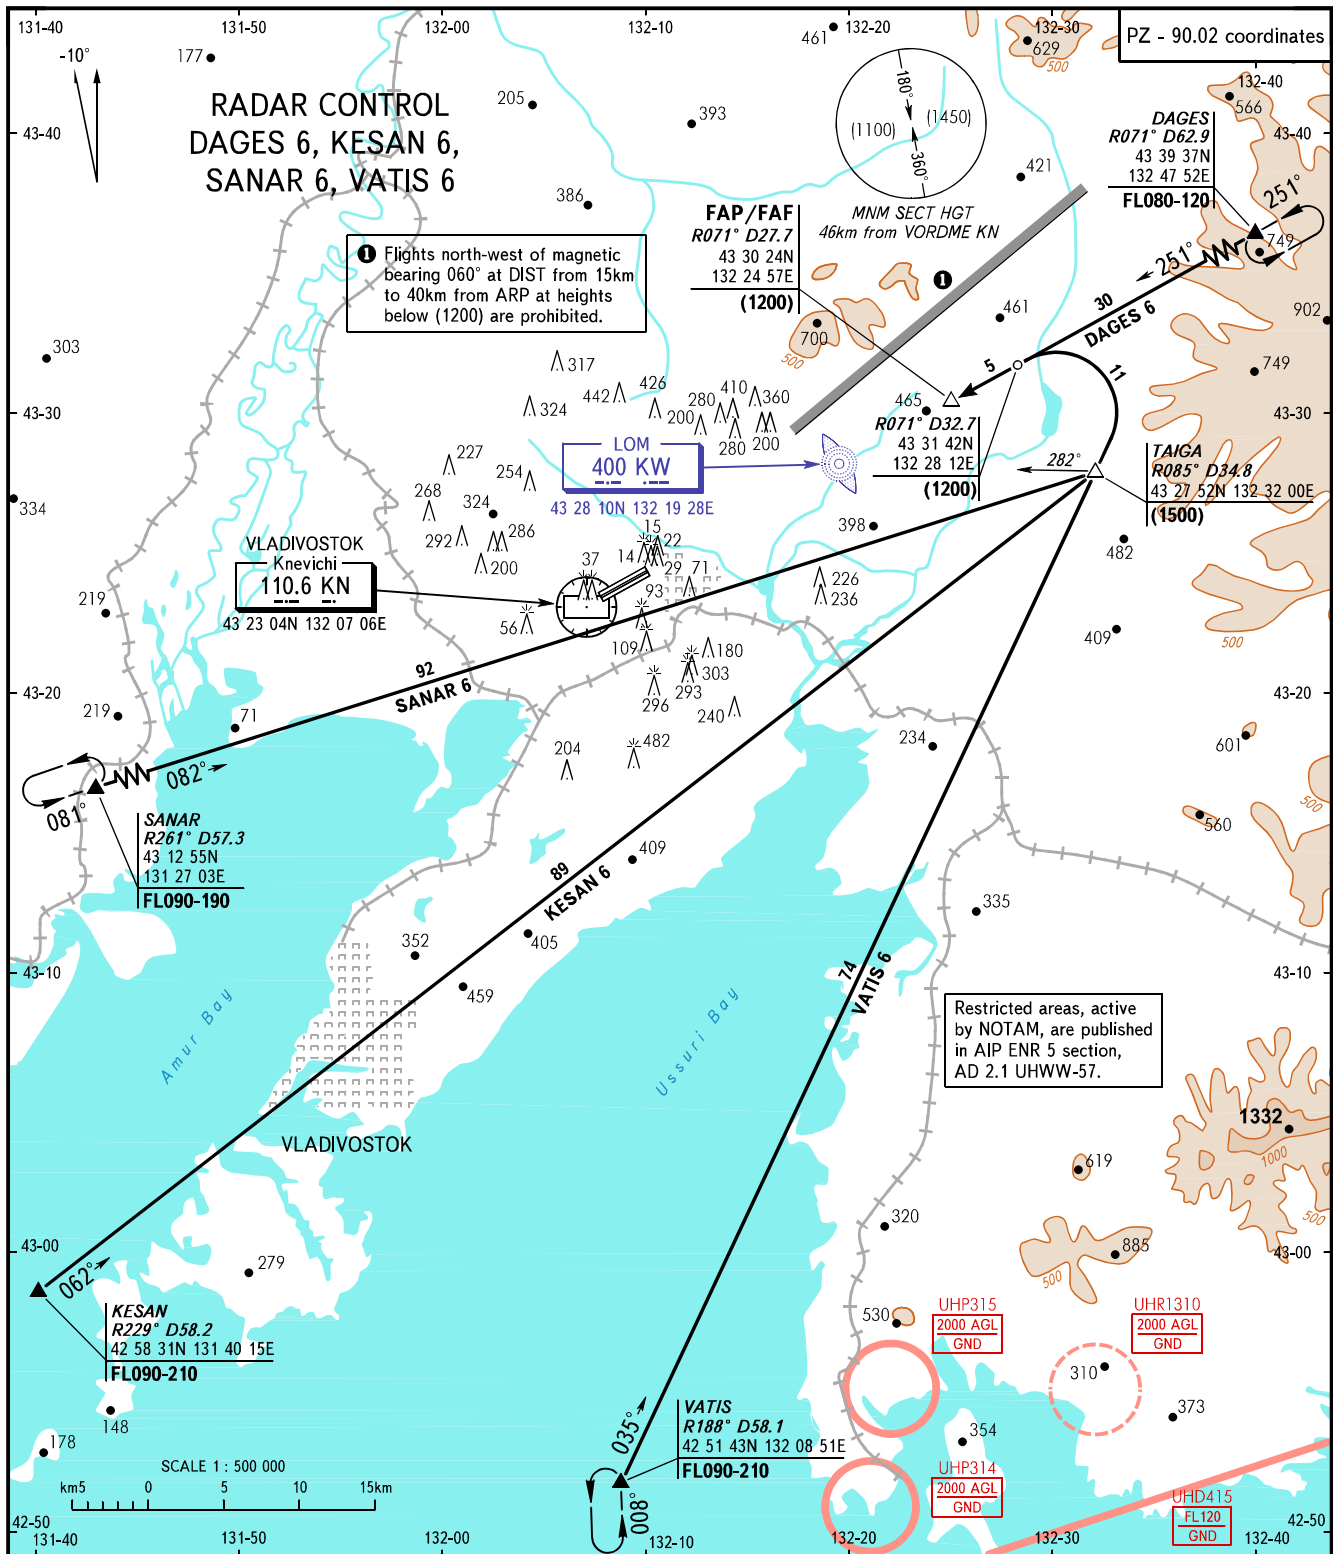

STANDARD ARRIVAL CHART
INSTRUMENT (STAR) - ICAO

TRANSITION
LEVEL: **FL080**

VLADIVOSTOK, RUSSIA
KNEVICH
RWY 25R

RADAR TOWER
119.5
126.0

WARNING
Crossing altitudes for exit points of AWY as directed by ATS unit.

BEARINGS AND TRACKS ARE MAGNETIC
ALTITUDES, HEIGHTS AND ELEVATIONS ARE IN METRES
DISTANCES ARE IN KILOMETRES