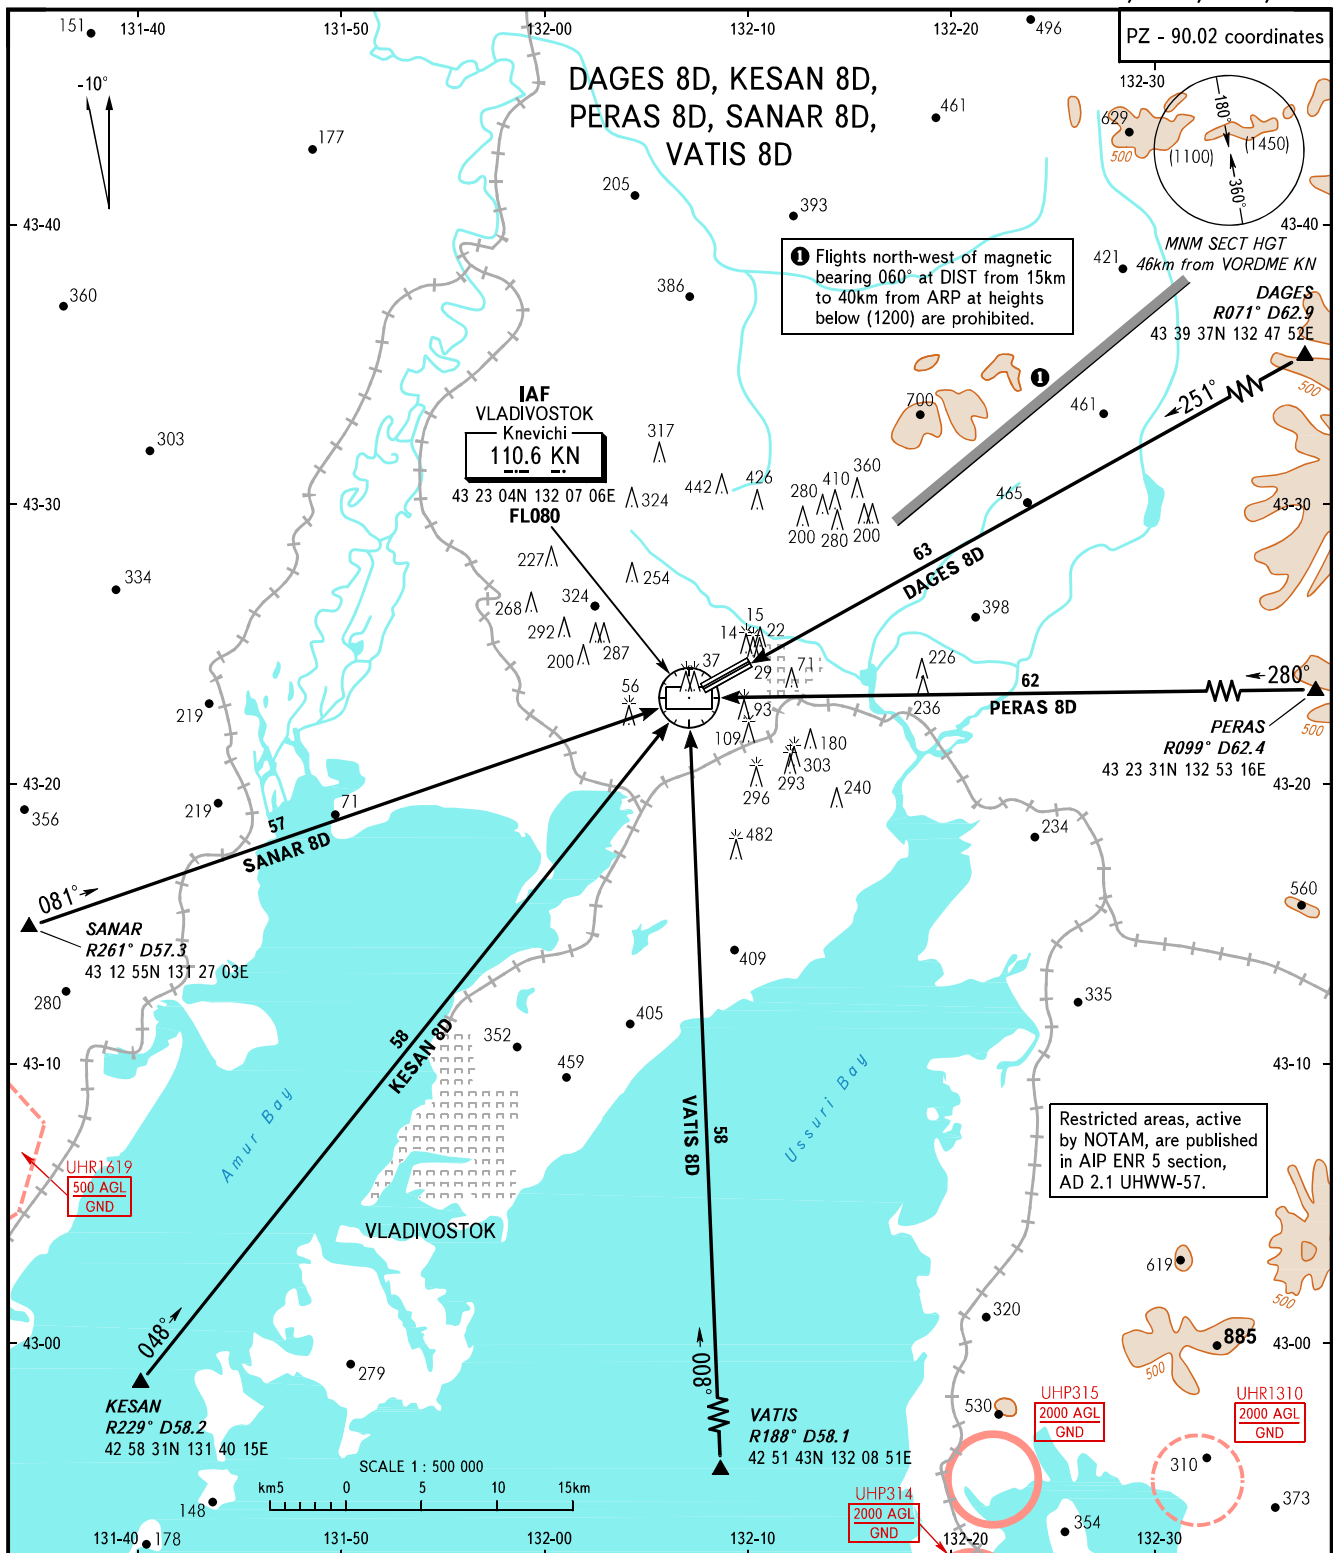

STANDARD ARRIVAL CHART
INSTRUMENT (STAR) - ICAO

TRANSITION
LEVEL: **FL080**

VLADIVOSTOK, RUSSIA
KNEVICH I
VORDME RWY 07L/07R/25L/25R

KRUG TOWER **119.5**
126.0

WARNING
Crossing altitudes for exit points of AWY as directed by ATS unit.

BEARINGS AND TRACKS ARE MAGNETIC
ALTITUDES, HEIGHTS AND ELEVATIONS ARE IN METRES
DISTANCES ARE IN KILOMETRES