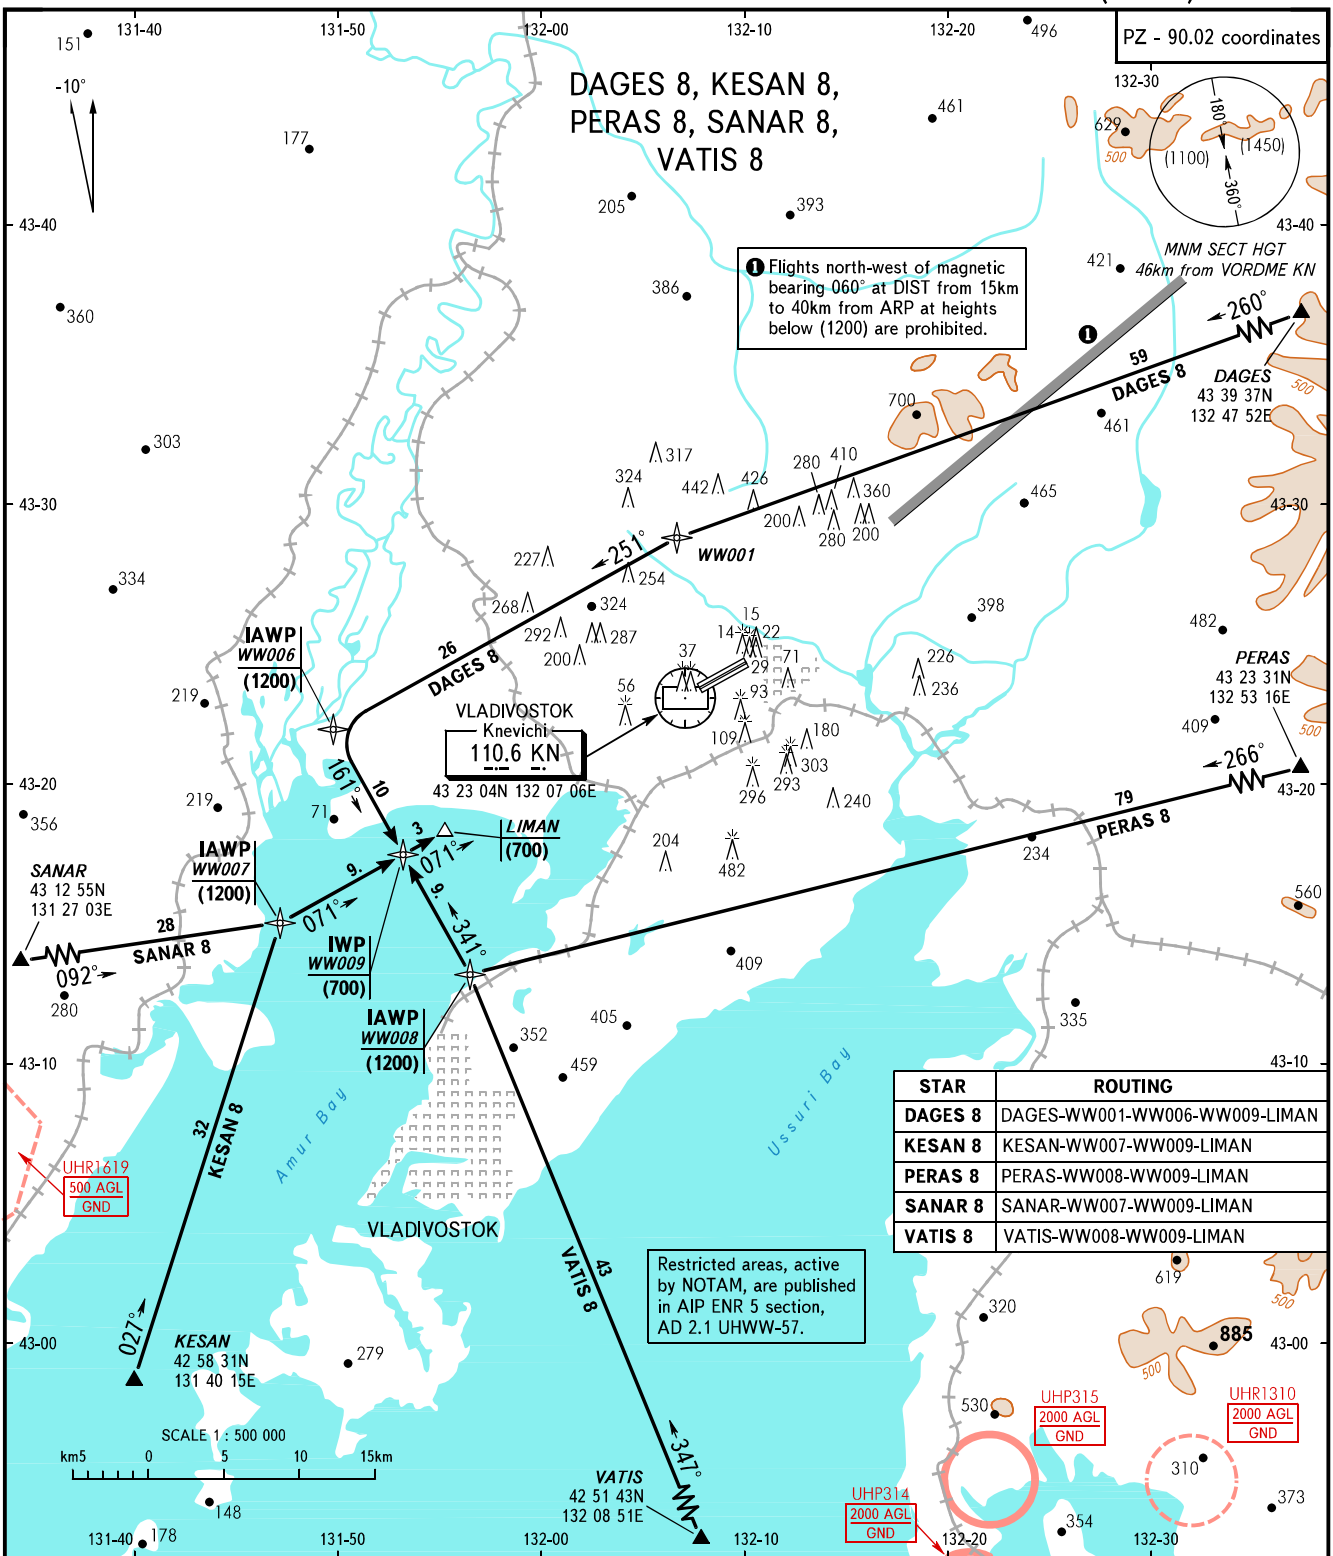

STANDARD ARRIVAL CHART
INSTRUMENT (STAR) - ICAO

TRANSITION
LEVEL : **FL080**

VLADIVOSTOK, RUSSIA
KNEVICH I
RNAV (GNSS) RWY 07L

STAR	ROUTING
DAGES 8	DAGES-WW001-WW006-WW009-LIMAN
KESAN 8	KESAN-WW007-WW009-LIMAN
PERAS 8	PERAS-WW008-WW009-LIMAN
SANAR 8	SANAR-WW007-WW009-LIMAN
VATIS 8	VATIS-WW008-WW009-LIMAN

RADAR **119.5**
TOWER **126.0**

WARNING
Crossing altitudes for exit points of AWY are as directed by ATS unit.

BEARINGS AND TRACKS ARE MAGNETIC
ALTITUDES, HEIGHTS AND ELEVATIONS ARE IN METRES
DISTANCES ARE IN KILOMETRES

CHANGE: P and R areas