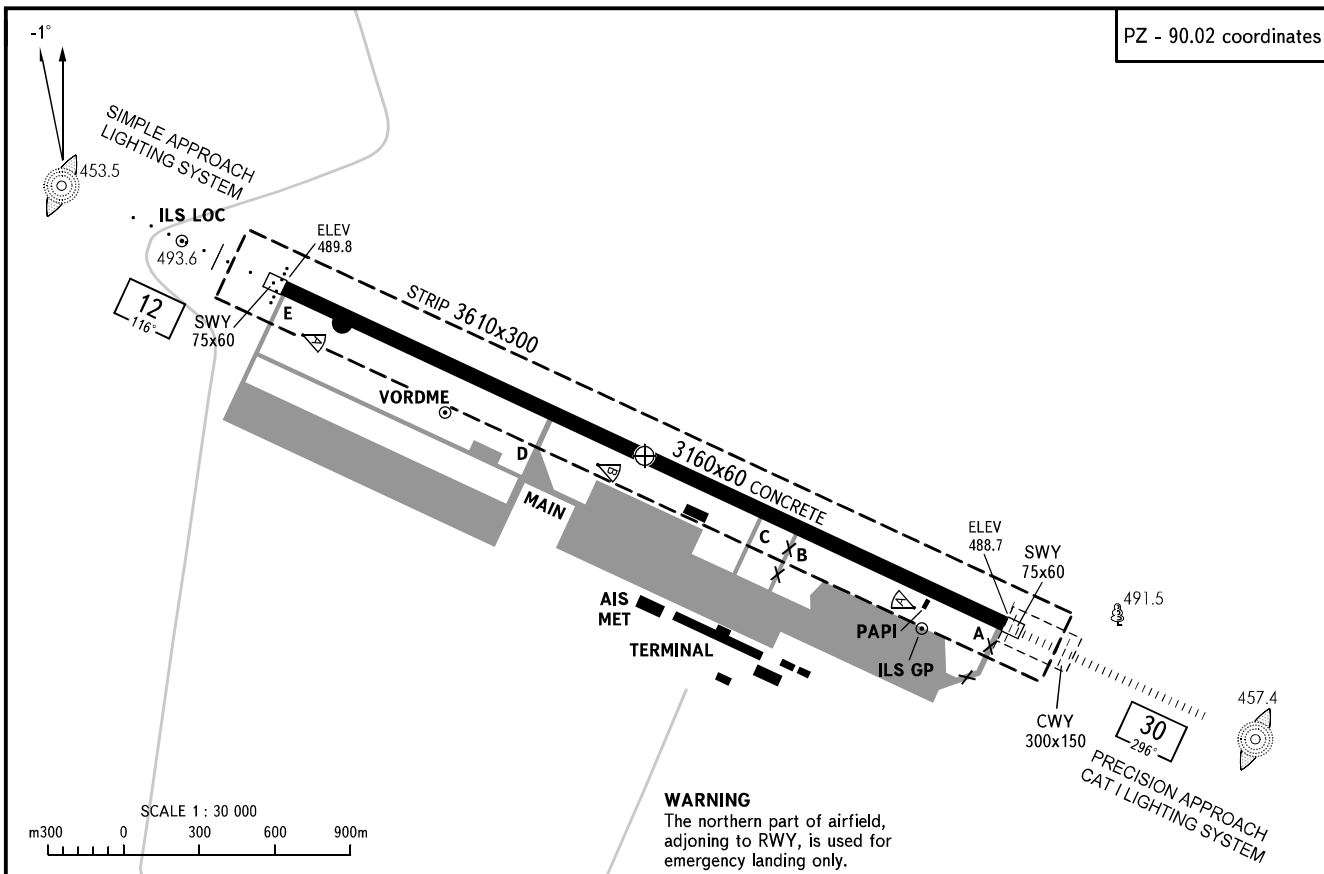

AERODROME
CHART - ICAO

ARP
56°22'14"N
101°41'55"E

ELEV
491.0m

APPROACH 118.100
GROUND 121.800

BRATSK, RUSSIA

BRATSK

PZ - 90.02 coordinates

MARKING AIDS RWY 12/30 AND EXIT TWY

LIGHTING AIDS RWY 12/30 AND EXIT TWY

RWY	DIRECTION (TRUE)	THR	BEARING STRENGTH
12	114.90°	56°22'35.63"N 101°40'30.96"E	PCN 54 R/A/W/T
30	294.90°	56°21'52.65"N 101°43'17.97"E	

WARNING
TWY A, C, D edge lights installed at a distance more than 3m from the TWY.

ELEVATIONS AND DIMENSIONS IN METRES
BEARINGS ARE MAGNETIC

CHANGE: DIRECTION, FREQUENCY