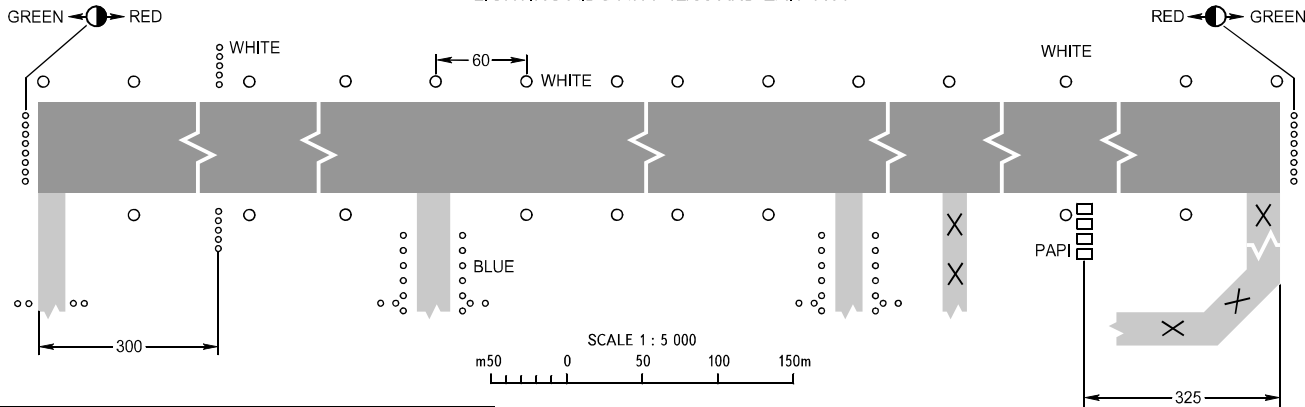

AERODROME
CHART - ICAO

ARP
56°22'14"N
101°41'55"E

ELEV
491.0m

APPROACH 118.100
GROUND 121.800

BRATSK, RUSSIA

BRATSK

PZ - 90.02 coordinates

MARKING AIDS RWY 12/30 AND EXIT TWY

LIGHTING AIDS RWY 12/30 AND EXIT TWY

RWY	DIRECTION (TRUE)	THR	BEARING STRENGTH
12	114.90°	56°22'35.63"N 101°40'30.96"E	PCN 54 R/A/W/T
30	294.90°	56°21'52.65"N 101°43'17.97"E	

WARNING
TWY A, C, D edge lights installed at a distance more than 3m from the TWY.

ELEVATIONS AND DIMENSIONS IN METRES
BEARINGS ARE MAGNETIC

CHANGE: DIRECTION, FREQUENCY