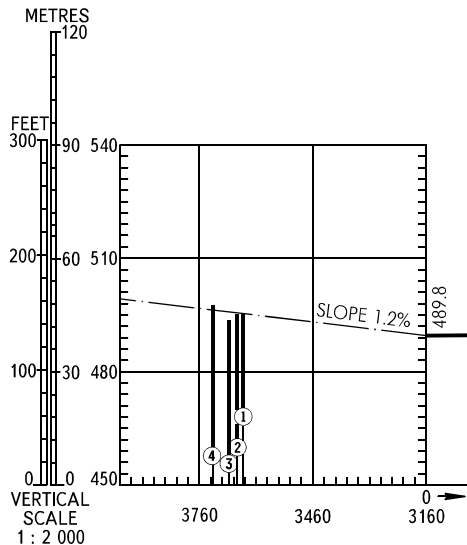

AERODROME OBSTACLE CHART - ICAO

TYPE **A** (OPERATING LIMITATIONS)

DIMENSIONS AND ELEVATIONS IN METRES

BRATSK, RUSSIA
BRATSK
RWY 12/30

MAGNETIC VARIATION 1°W

| DECLARED DISTANCES | | |
|--------------------|------------------------------------|--------|
| RWY 12 | | RWY 30 |
| 3160 | TAKE-OFF RUN AVAILABLE | 3160 |
| 3460 | TAKE-OFF DISTANCE AVAILABLE | 3160 |
| 3235 | ACCELERATE STOP DISTANCE AVAILABLE | 3235 |
| 3160 | LANDING DISTANCE AVAILABLE | 3160 |