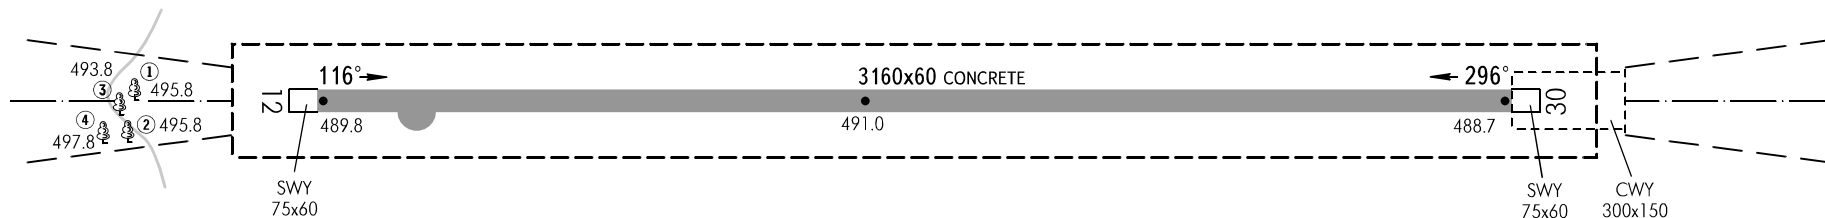

AERODROME OBSTACLE CHART - ICAO

TYPE **A** (OPERATING LIMITATIONS)

DIMENSIONS AND ELEVATIONS IN METRES

BRATSK, RUSSIA
BRATSK
RWY 12/30

MAGNETIC VARIATION 1°W

| DECLARED DISTANCES | | |
|--------------------|------------------------------------|--------|
| RWY 12 | | RWY 30 |
| 3160 | TAKE-OFF RUN AVAILABLE | 3160 |
| 3460 | TAKE-OFF DISTANCE AVAILABLE | 3160 |
| 3235 | ACCELERATE STOP DISTANCE AVAILABLE | 3235 |
| 3160 | LANDING DISTANCE AVAILABLE | 3160 |

| LEGEND | |
|-----------------------|---|
| IDENTIFICATION NUMBER | ① |
| TREES | 🌳 |
| ROAD | — |
| | |