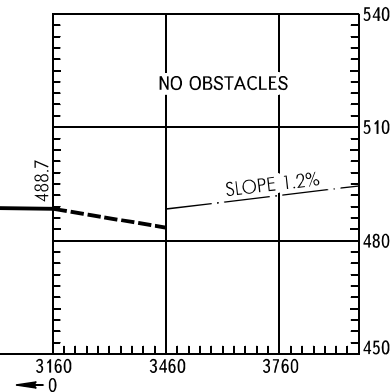

AERODROME OBSTACLE CHART - ICAO

TYPE **A** (OPERATING LIMITATIONS)

DIMENSIONS AND ELEVATIONS IN METRES

BRATSK, RUSSIA
BRATSK
RWY 12/30

MAGNETIC VARIATION 1°W

| DECLARED DISTANCES | | |
|--------------------|------------------------------------|--------|
| RWY 12 | | RWY 30 |
| 3160 | TAKE-OFF RUN AVAILABLE | 3160 |
| 3460 | TAKE-OFF DISTANCE AVAILABLE | 3160 |
| 3235 | ACCELERATE STOP DISTANCE AVAILABLE | 3235 |
| 3160 | LANDING DISTANCE AVAILABLE | 3160 |