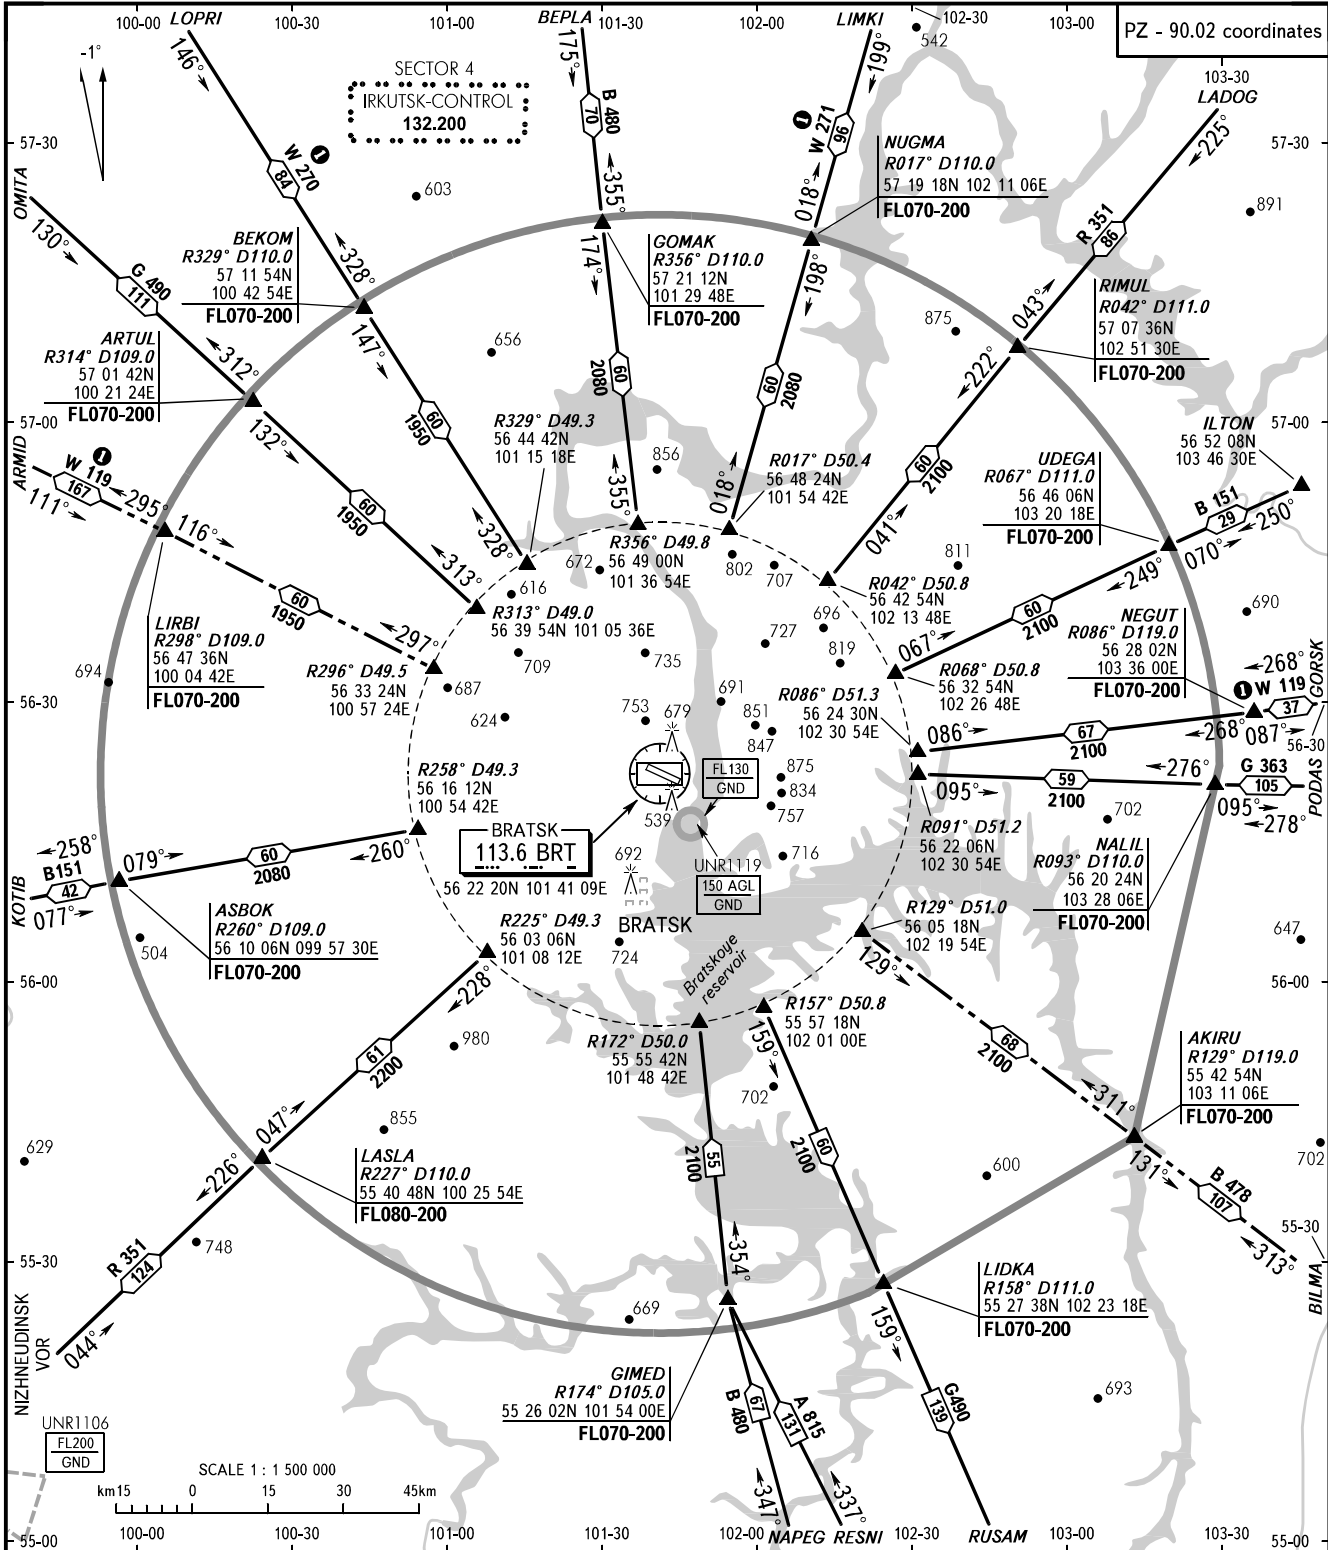

AREA CHART - ICAO

ARRIVAL, DEPARTURE
AND TRANSIT ROUTES

BRATSK, RUSSIA

BRATSK

APPROACH	FL200 or below	118.100	● Only for Russian users of airspace.
ATIS		127.200	

BEARINGS AND TRACKS ARE MAGNETIC
ALTITUDES, HEIGHTS AND ELEVATIONS ARE IN METRES
DISTANCES ARE IN KILOMETRES

Federal Air Transport Agency

AIRCAC AMDT 05/13