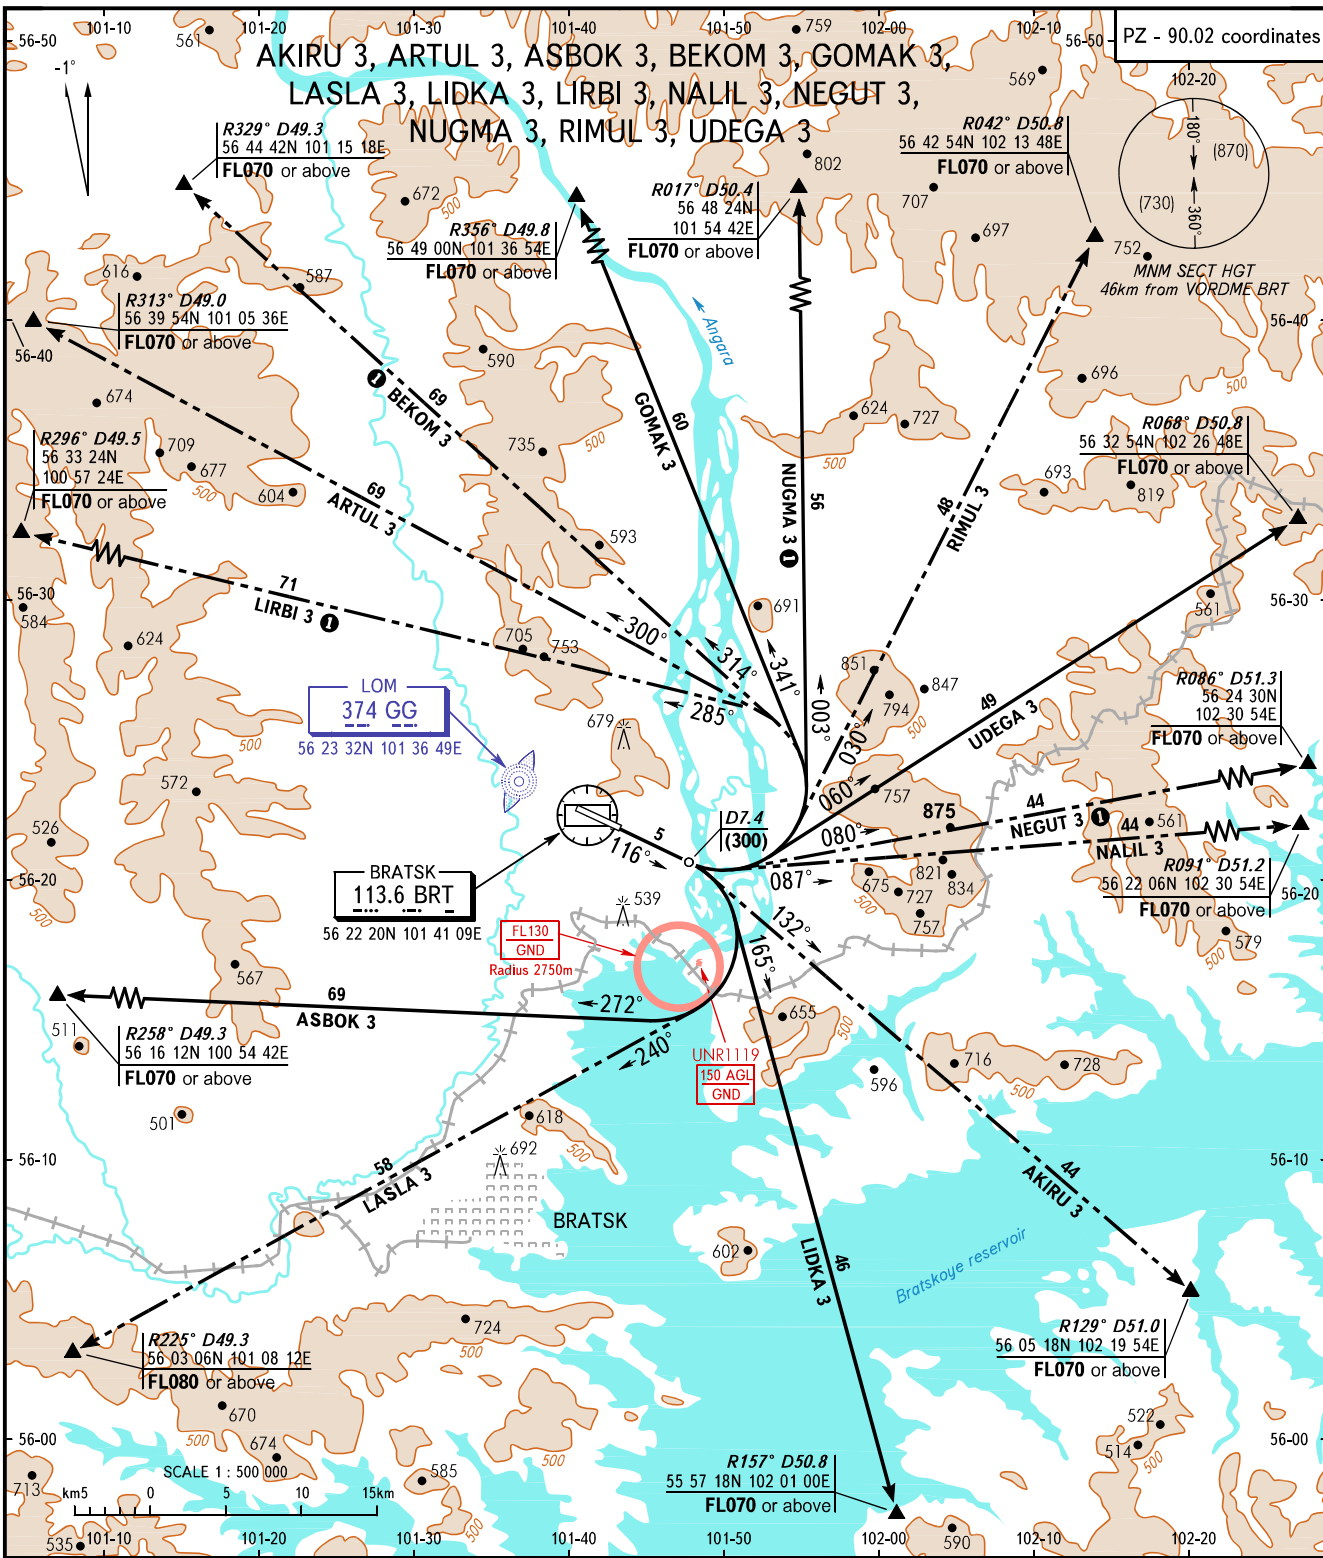

STANDARD DEPARTURE CHART
INSTRUMENT (SID) - ICAO

TRANSITION
HEIGHT : (900)

BRATSK, RUSSIA
BRATSK
RWY 12

APPROACH FL200 or below **118.100**
IRKUTSK CONTROL Sector 4 **132.200**

WARNING:

1. Flights over dam of hydroelectric power station within radius 2750m at altitudes up to FL130 are PROHIBITED.
2. Right turn at (300) shall be carried out at DIST not less 7.4km BRT.

① Only for Russian users of airspace.

BEARINGS AND TRACKS ARE MAGNETIC
ALTITUDES, HEIGHTS AND ELEVATIONS ARE IN METRES
DISTANCES ARE IN KILOMETRES

CHANGE: FL, FREQUENCY, MSH