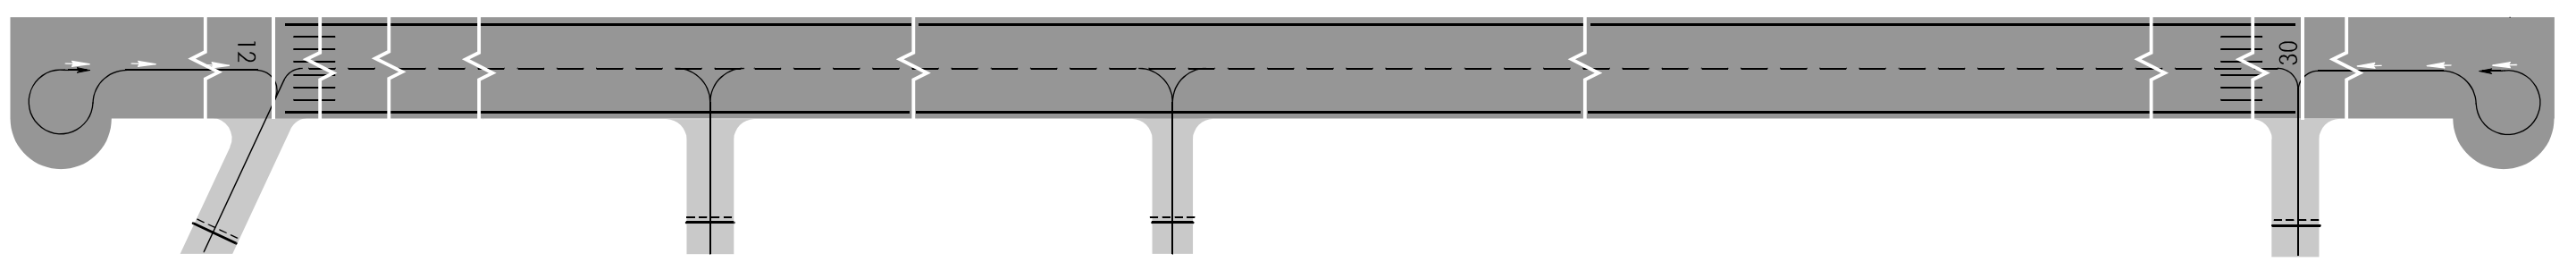

MARKING AIDS RWY 12 / 30 AND EXIT TWY

LIGHTING AIDS RWY 12 / 30 AND EXIT TWY

AERODROME LIGHTING

RWY 12: Edge-white, last 576 yellow
 RWY 30: Edge-white, last 570 yellow
 Threshold: Green

DIMENSIONS IN METRES