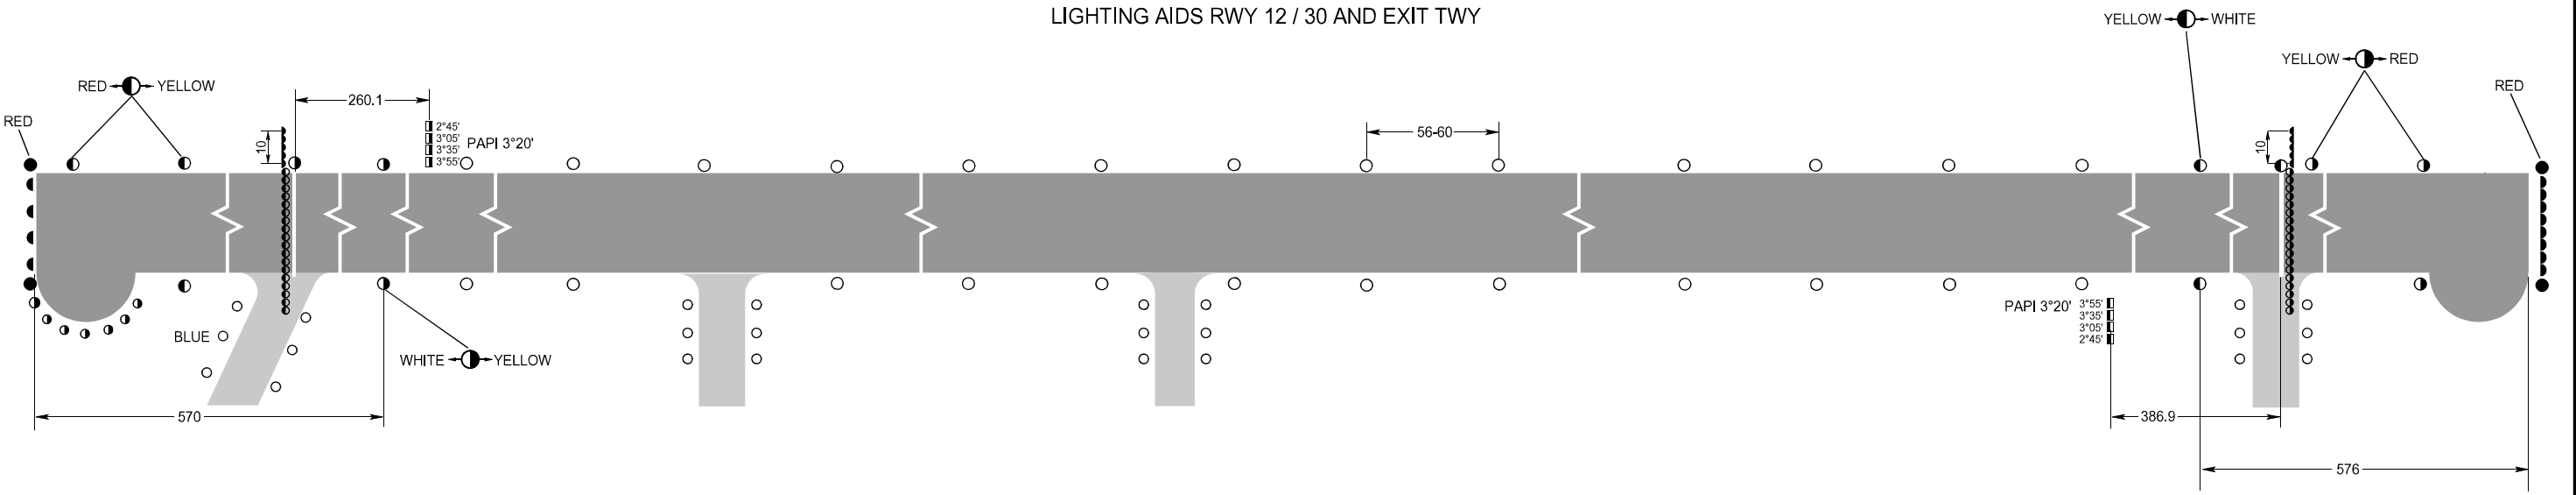

MARKING AIDS RWY 12 / 30 AND EXIT TWY

LIGHTING AIDS RWY 12 / 30 AND EXIT TWY

AERODROME LIGHTING

RWY 12: Edge-white, last 576 yellow
 RWY 30: Edge-white, last 570 yellow
 Threshold: Green

DIMENSIONS IN METRES