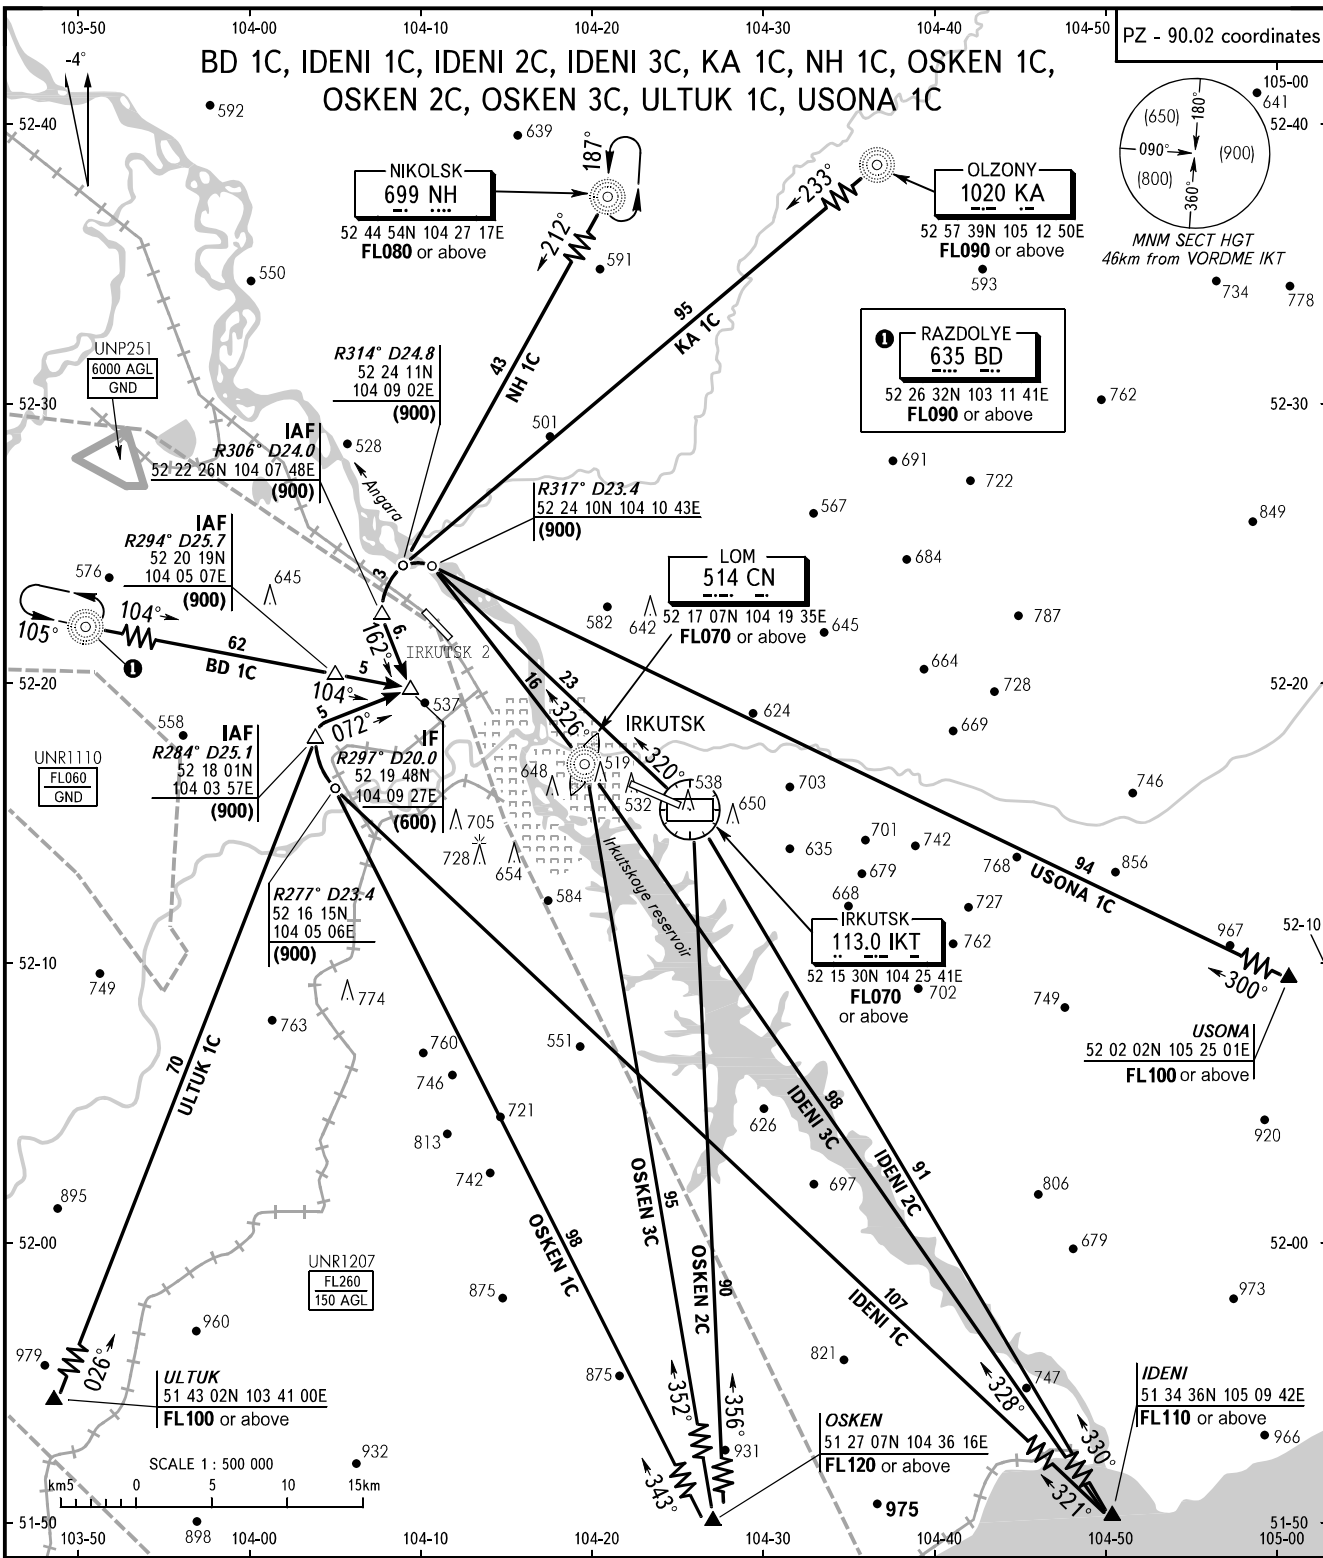

STANDARD ARRIVAL CHART  
INSTRUMENT (STAR) - ICAO

TRANSITION  
LEVEL : **FL070**

**IRKUTSK, RUSSIA**  
IRKUTSK  
RWY 12

BD 1C, IDENI 1C, IDENI 2C, IDENI 3C, KA 1C, NH 1C, OSKEN 1C,  
OSKEN 2C, OSKEN 3C, ULTUK 1C, USONA 1C

PZ - 90.02 coordinates

APPROACH **125.200**  
RADAR **119.300**  
TOWER **118.100**

**WARNING:**  
When restricted area UNR1207 is activated,  
STAR procedures shall be available by  
coordination with ATC

BEARINGS AND TRACKS ARE MAGNETIC  
ALTITUDES, HEIGHTS AND ELEVATIONS ARE IN METRES  
DISTANCES ARE IN KILOMETRES