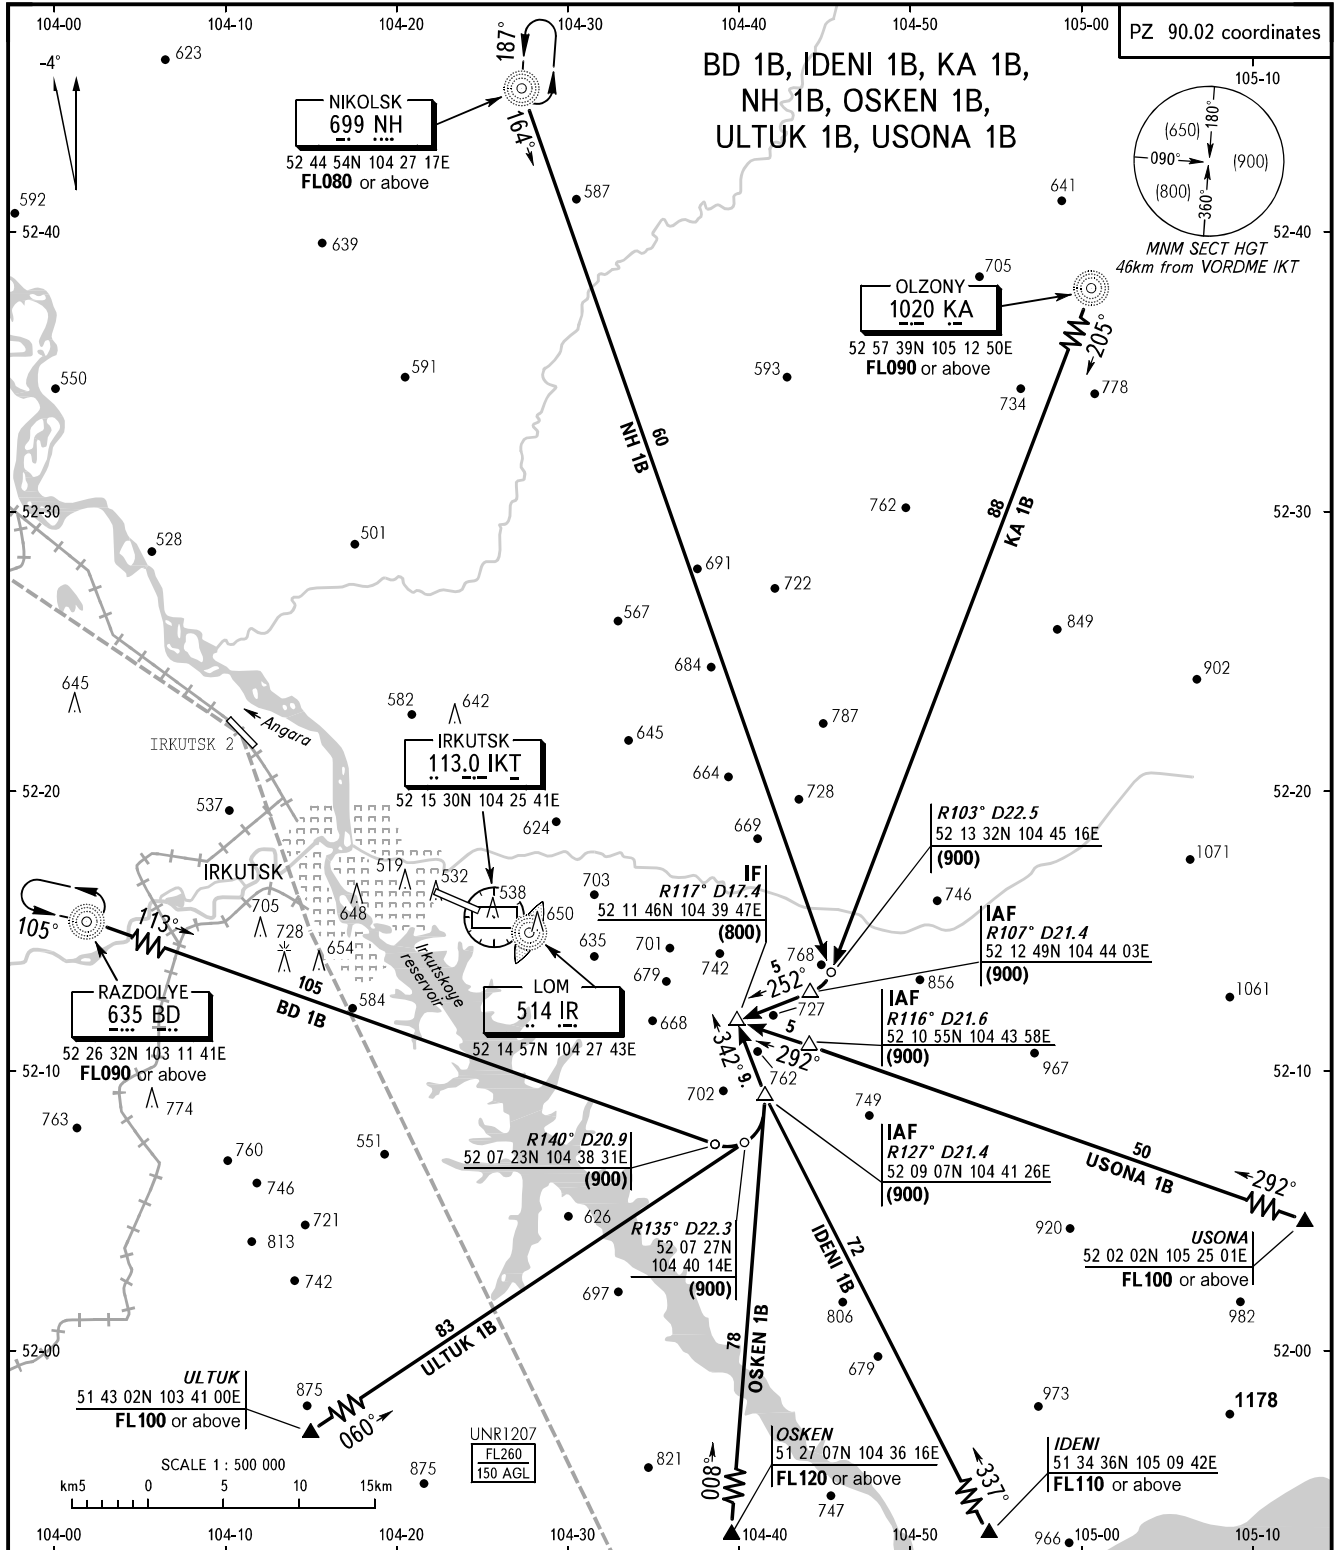

STANDARD ARRIVAL CHART
INSTRUMENT (STAR) ICAO

TRANSITION
LEVEL: **FL070**

IRKUTSK, RUSSIA
IRKUTSK
RWY 30

APPROACH **125.200**
RADAR **119.300**
TOWER **118.100**

WARNING:
When restricted area UNR1207 is activated,
STAR procedures shall be available by
coordination with ATC

BEARINGS AND TRACKS ARE MAGNETIC
ALTITUDES, HEIGHTS AND ELEVATIONS ARE IN METRES
DISTANCES ARE IN KILOMETRES