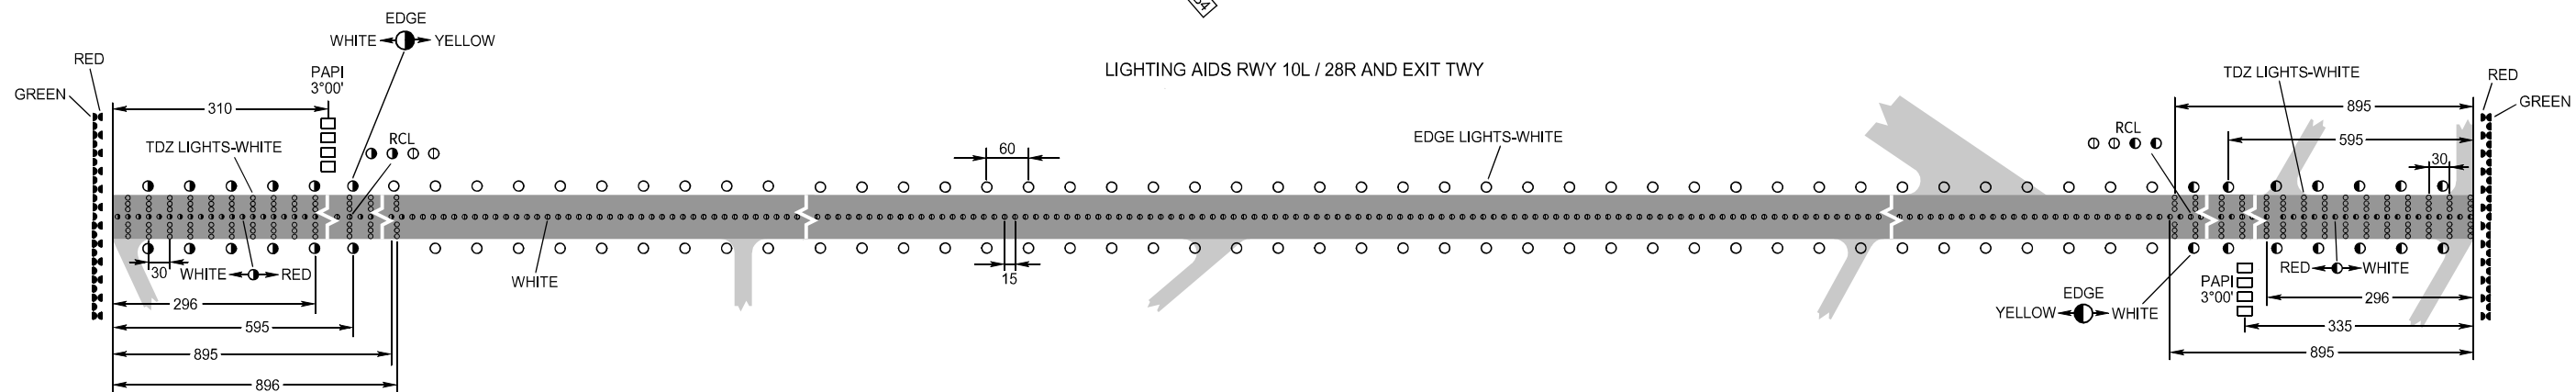

MARKING AIDS RWY 10L / 28R AND EXIT TWY

LIGHTING AIDS RWY 10L / 28R AND EXIT TWY

MARKING AIDS RWY 10R / 28L AND EXIT TWY

LIGHTING AIDS RWY 10R / 28L AND EXIT TWY

DIMENSIONS IN METRES

CHANGE: NIL