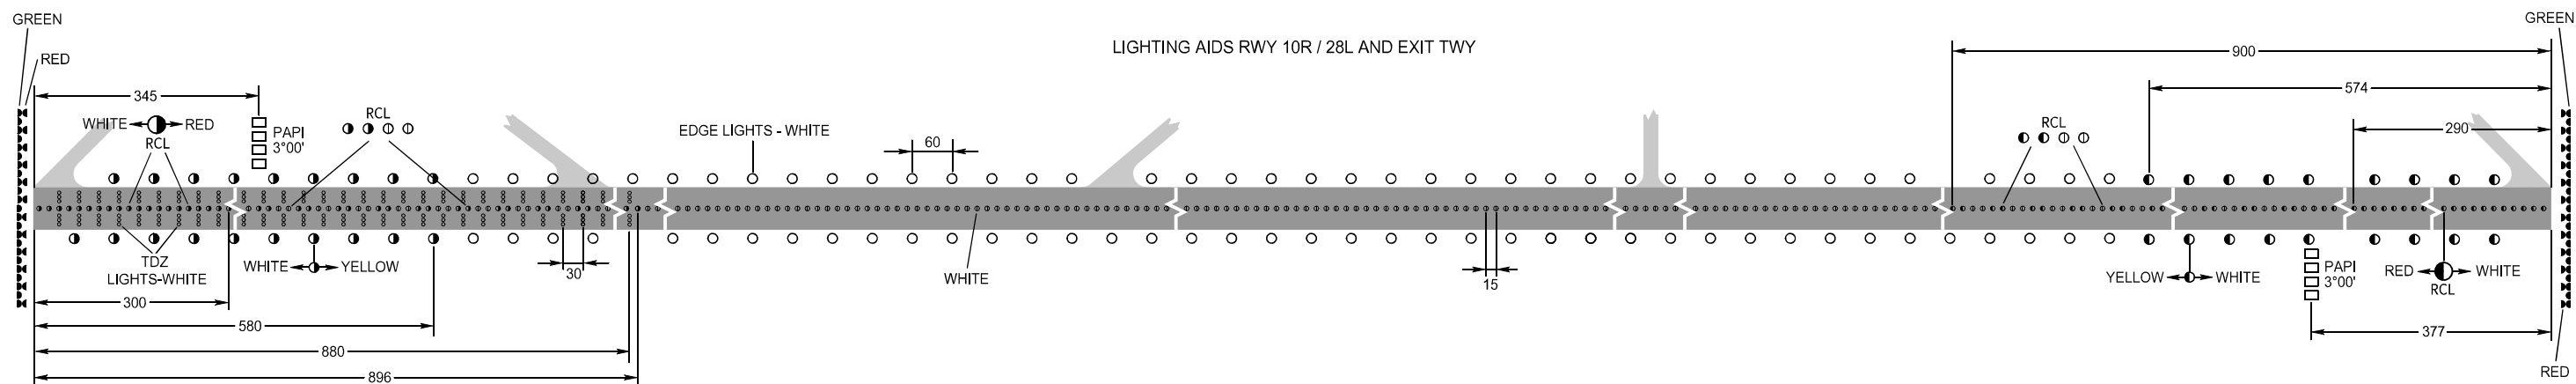

MARKING AIDS RWY 10L / 28R AND EXIT TWY

LIGHTING AIDS RWY 10L / 28R AND EXIT TWY

MARKING AIDS RWY 10R / 28L AND EXIT TWY

LIGHTING AIDS RWY 10R / 28L AND EXIT TWY

DIMENSIONS IN METRES

CHANGE: NIL