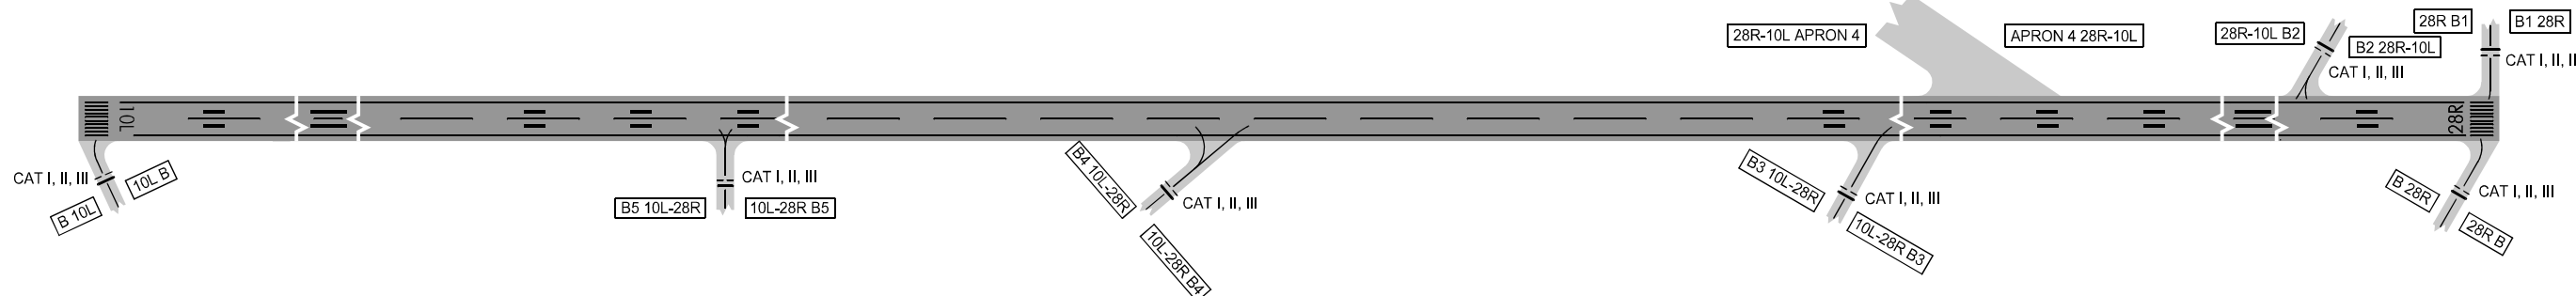

MARKING AIDS RWY 10L / 28R AND EXIT TWY

LIGHTING AIDS RWY 10L / 28R AND EXIT TWY

MARKING AIDS RWY 10R / 28L AND EXIT TWY

LIGHTING AIDS RWY 10R / 28L AND EXIT TWY

DIMENSIONS IN METRES

CHANGE: NIL