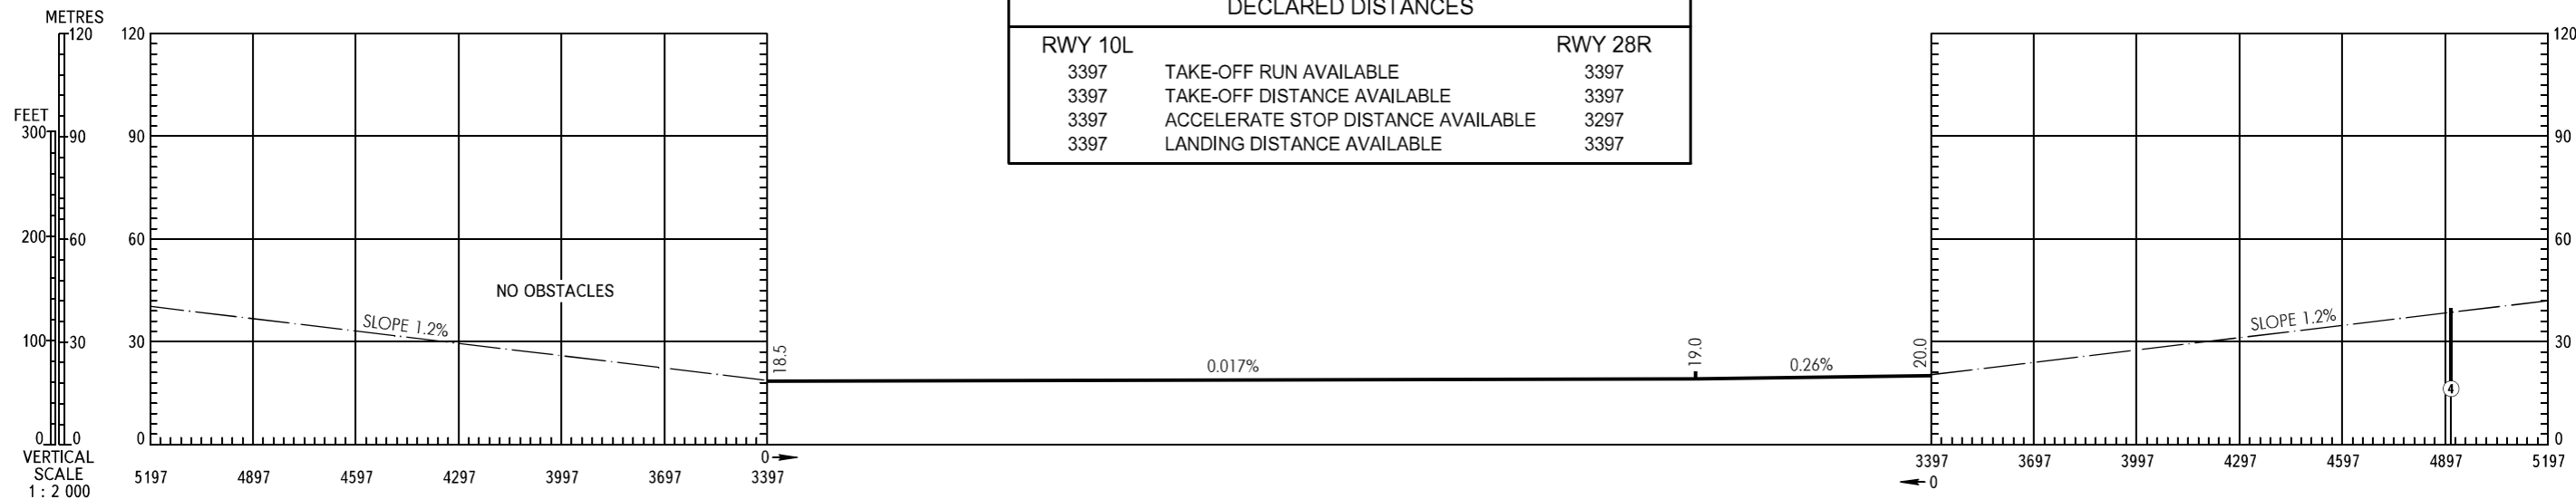

**AERODROME OBSTACLE
CHART - ICAO**

TYPE **A** (OPERATING LIMITATIONS)

DIMENSIONS AND ELEVATIONS IN METRES

SANKT-PETERBURG, RUSSIA
PULKOVO
RWY 10L/28R

MAGNETIC VARIATION **9°E 2009**

DECLARED DISTANCES		
RWY 10L		RWY 28R
3397	TAKE-OFF RUN AVAILABLE	3397
3397	TAKE-OFF DISTANCE AVAILABLE	3397
3397	ACCELERATE STOP DISTANCE AVAILABLE	3297
3397	LANDING DISTANCE AVAILABLE	3397