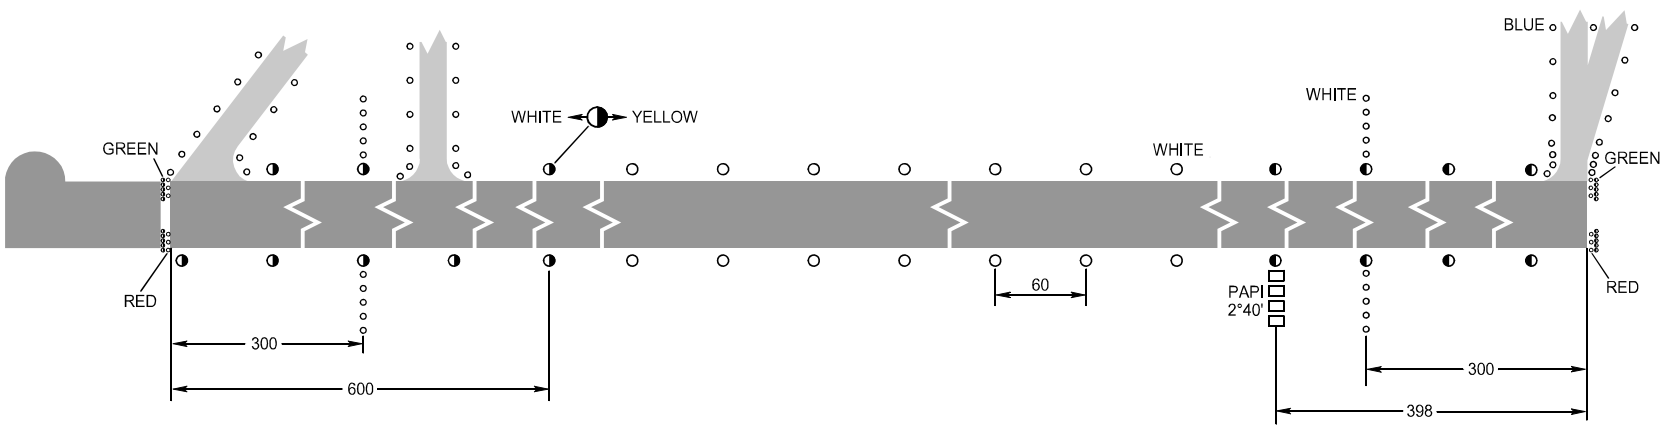

MARKING AIDS RWY 01 / 19 AND EXIT TWY

LIGHTING AIDS RWY 01 / 19 AND EXIT TWY

DIMENSIONS IN METRES

CHANGE: NIL