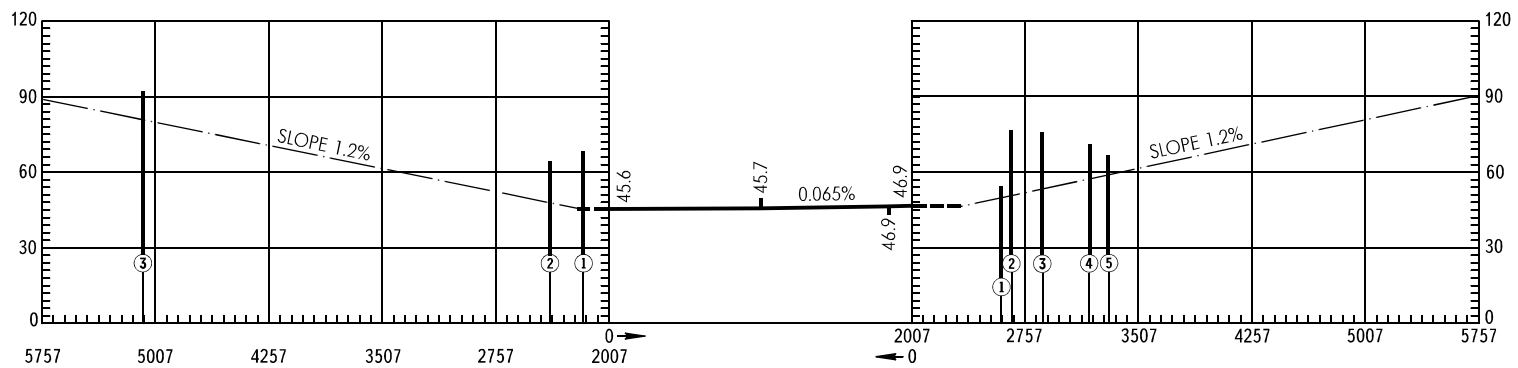

AERODROME OBSTACLE CHART - ICAO

TYPE **A** (OPERATING LIMITATIONS)

DIMENSIONS AND ELEVATIONS IN METRES

PSKOV, RUSSIA

PSKOV

RWY 01/19

MAGNETIC VARIATION **8°E**

DECLARED DISTANCES		
RWY 01		RWY 19
2007	TAKE-OFF RUN AVAILABLE	2007
2157	TAKE-OFF DISTANCE AVAILABLE	2157
2007	ACCELERATE STOP DISTANCE AVAILABLE	2007
2007	LANDING DISTANCE AVAILABLE	2007

HORIZONTAL SCALE 1 : 50 000

LEGEND	
IDENTIFICATION NUMBER	①
POLE, SPIRE, ANTENNA, ETC	●
FOREST	🌲