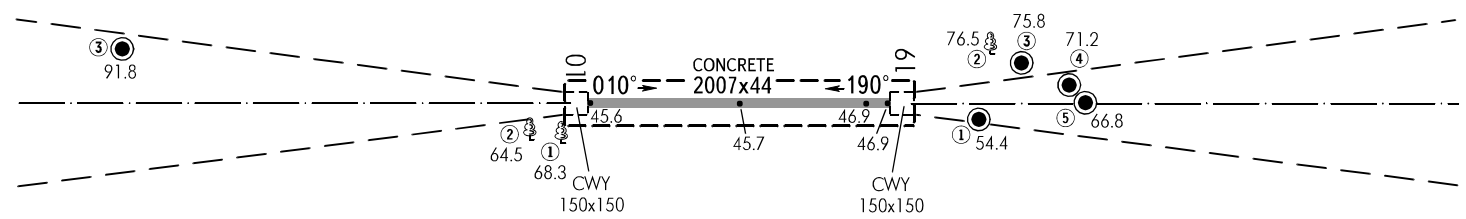

AERODROME OBSTACLE CHART - ICAO

TYPE **A** (OPERATING LIMITATIONS)

DIMENSIONS AND ELEVATIONS IN METRES

PSKOV, RUSSIA

PSKOV

RWY 01/19

MAGNETIC VARIATION **8°E**

DECLARED DISTANCES		
RWY 01		RWY 19
2007	TAKE-OFF RUN AVAILABLE	2007
2157	TAKE-OFF DISTANCE AVAILABLE	2157
2007	ACCELERATE STOP DISTANCE AVAILABLE	2007
2007	LANDING DISTANCE AVAILABLE	2007

HORIZONTAL SCALE 1 : 50 000

LEGEND	
IDENTIFICATION NUMBER	①
POLE, SPIRE, ANTENNA, ETC	●
FOREST	🌲