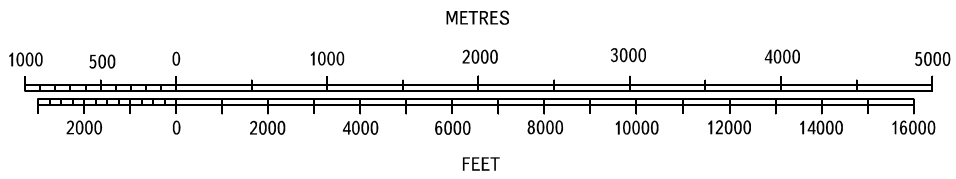

AERODROME OBSTACLE CHART - ICAO

TYPE **A** (OPERATING LIMITATIONS)

DIMENSIONS AND ELEVATIONS IN METRES

PSKOV, RUSSIA

PSKOV

RWY 01/19

MAGNETIC VARIATION **8°E**

DECLARED DISTANCES		
RWY 01		RWY 19
2007	TAKE-OFF RUN AVAILABLE	2007
2157	TAKE-OFF DISTANCE AVAILABLE	2157
2007	ACCELERATE STOP DISTANCE AVAILABLE	2007
2007	LANDING DISTANCE AVAILABLE	2007

HORIZONTAL SCALE 1 : 50 000

LEGEND	
IDENTIFICATION NUMBER	①
POLE, SPIRE, ANTENNA, ETC	●
FOREST	🌲