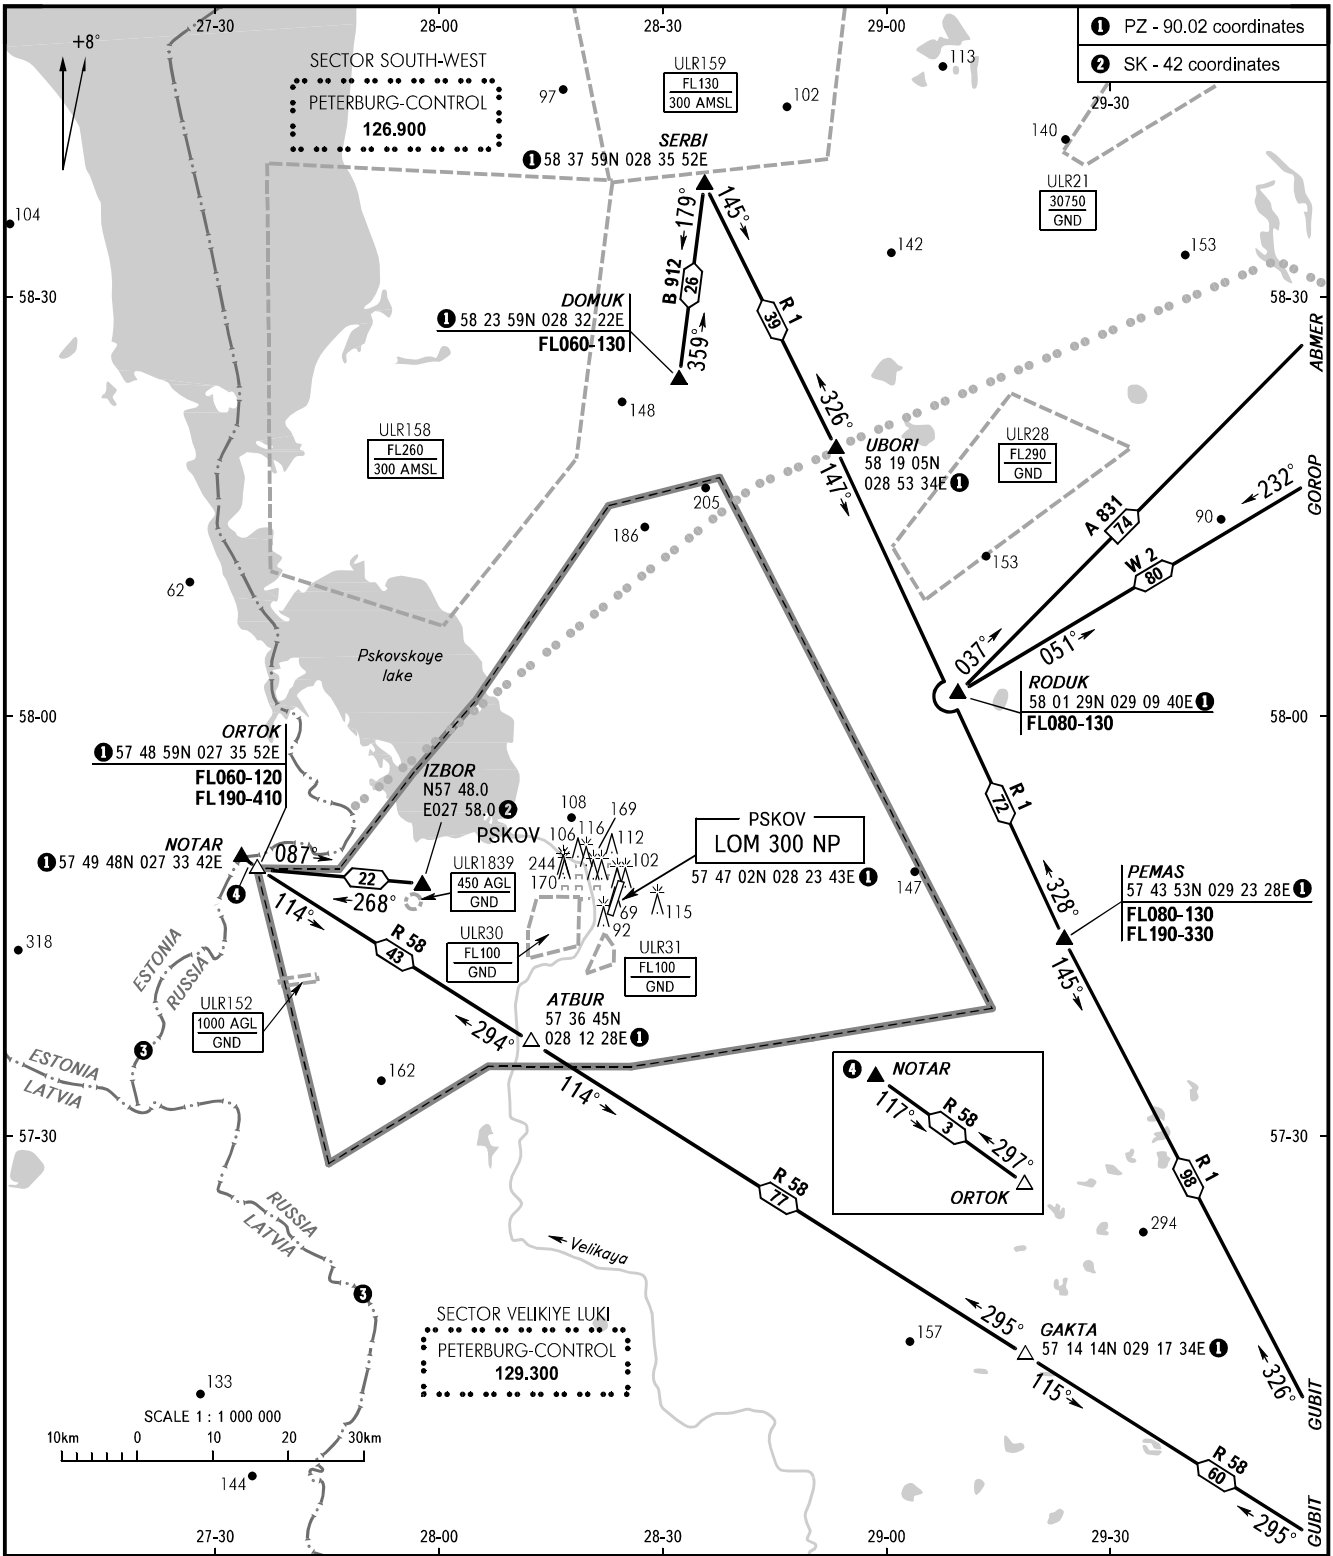

AREA CHART - ICAO

ARRIVAL, DEPARTURE
AND TRANSIT ROUTES

PSKOV, RUSSIA

PSKOV

- 1 PZ - 90.02 coordinates
- 2 SK - 42 coordinates

TOWER 122.000

3 FIR boundary coincides with the state border between RUSSIA and LATVIA, ESTONIA.

CHANGE: New chart