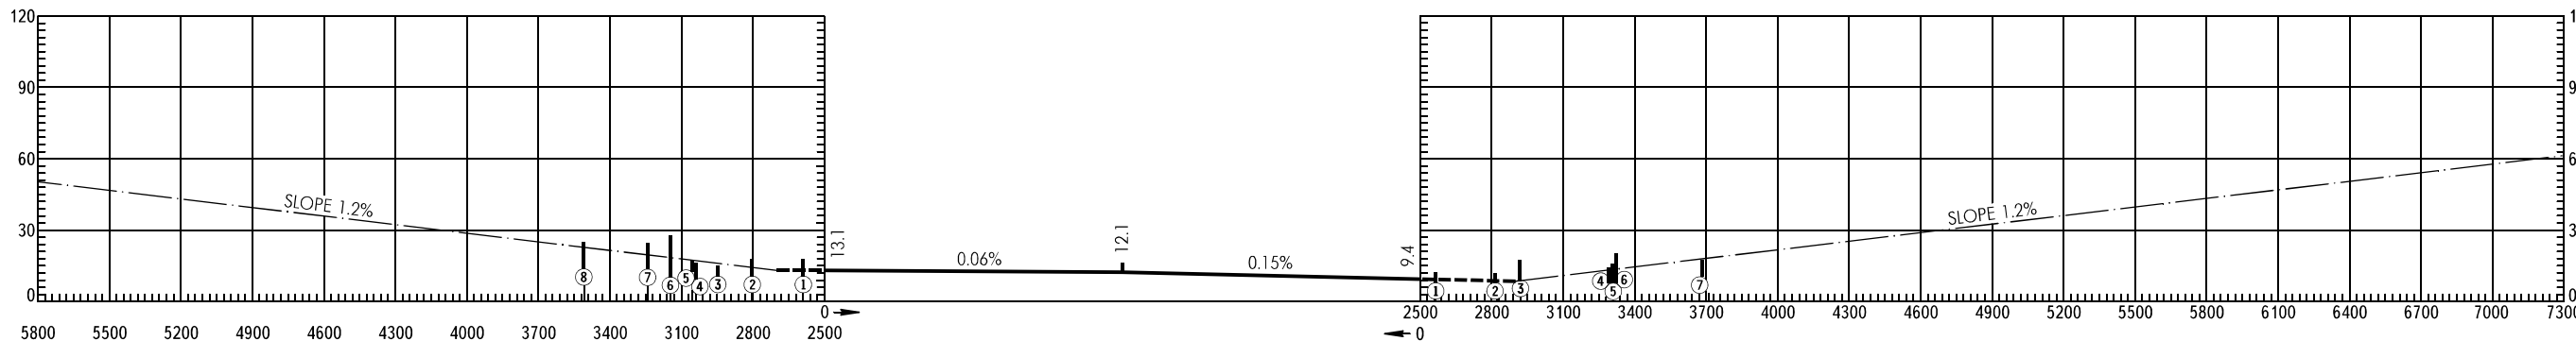

AERODROME OBSTACLE
CHART - ICAO

TYPE A (OPERATING LIMITATIONS)

DIMENSIONS AND ELEVATIONS IN METRES

KALININGRAD, RUSSIA
KHRABROVO
RWY 06/24

MAGNETIC VARIATION 5°E

DECLARED DISTANCES		
RWY 06		RWY 24
2500	TAKE-OFF RUN AVAILABLE	2500
2900	TAKE-OFF DISTANCE AVAILABLE	2700
2500	ACCELERATE STOP DISTANCE AVAILABLE	2500
2500	LANDING DISTANCE AVAILABLE	2500

LEGEND	
IDENTIFICATION NUMBER	①
POLE, TOWER, SPIRE, ANTENNA	●
FOREST	🌲