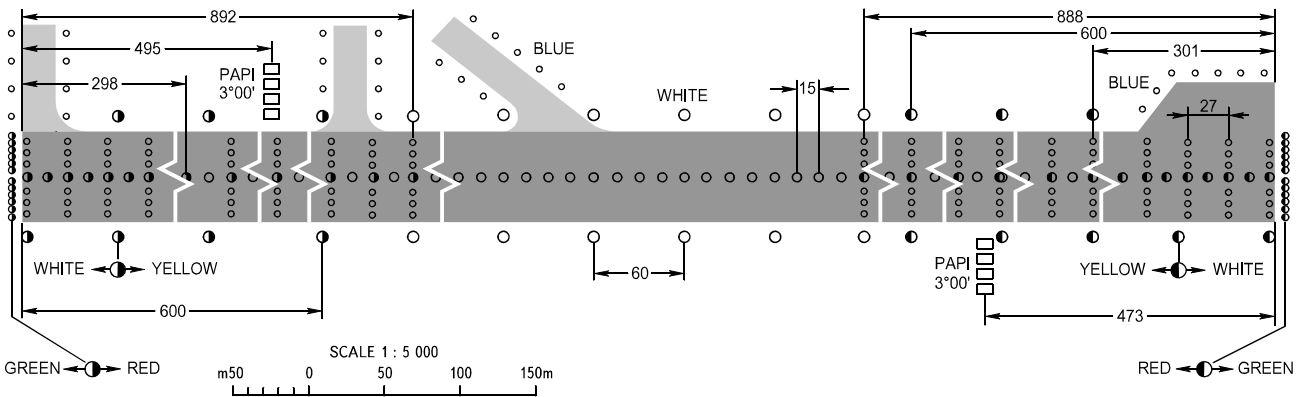

AERODROME
CHART - ICAO

ARP
56°10'23"N
092°29'36"E

ELEV
287m

START 118.300
TAXIING 121.900

KRASNOYARSK, RUSSIA

YEMELYANOVO

PZ - 90.02 coordinates

MARKING AIDS RWY 11 / 29 AND EXIT TWY

LIGHTING AIDS RWY 11 / 29 AND EXIT TWY

RWY	DIRECTION (TRUE)	THR	BEARING STRENGTH
11	113°07'	56°10'46"N 092°27'57"E	PCN 95 /R/B/X/T
29	293°07'	56°09'59"N 092°31'14"E	

ELEVATIONS AND DIMENSIONS IN METRES
BEARINGS ARE MAGNETIC