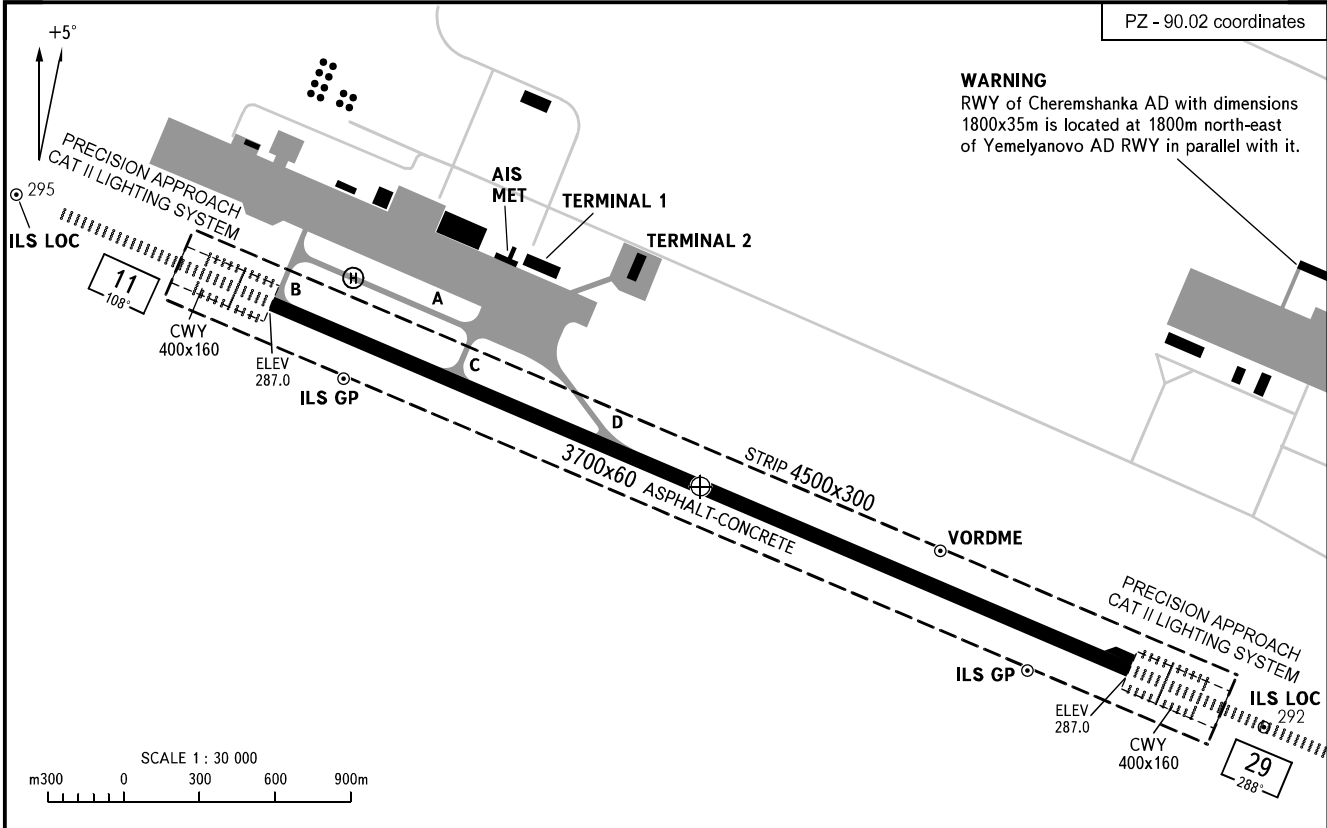

AERODROME
CHART - ICAO

ARP
56°10'23"N
092°29'36"E

ELEV
287m

START 118.300
TAXIING 121.900

KRASNOYARSK, RUSSIA

YEMELYANOVO

PZ - 90.02 coordinates

MARKING AIDS RWY 11 / 29 AND EXIT TWY

LIGHTING AIDS RWY 11 / 29 AND EXIT TWY

RWY	DIRECTION (TRUE)	THR	BEARING STRENGTH
11	113°07'	56°10'46"N 092°27'57"E	PCN 95 /R/B/X/T
29	293°07'	56°09'59"N 092°31'14"E	

ELEVATIONS AND DIMENSIONS IN METRES
BEARINGS ARE MAGNETIC