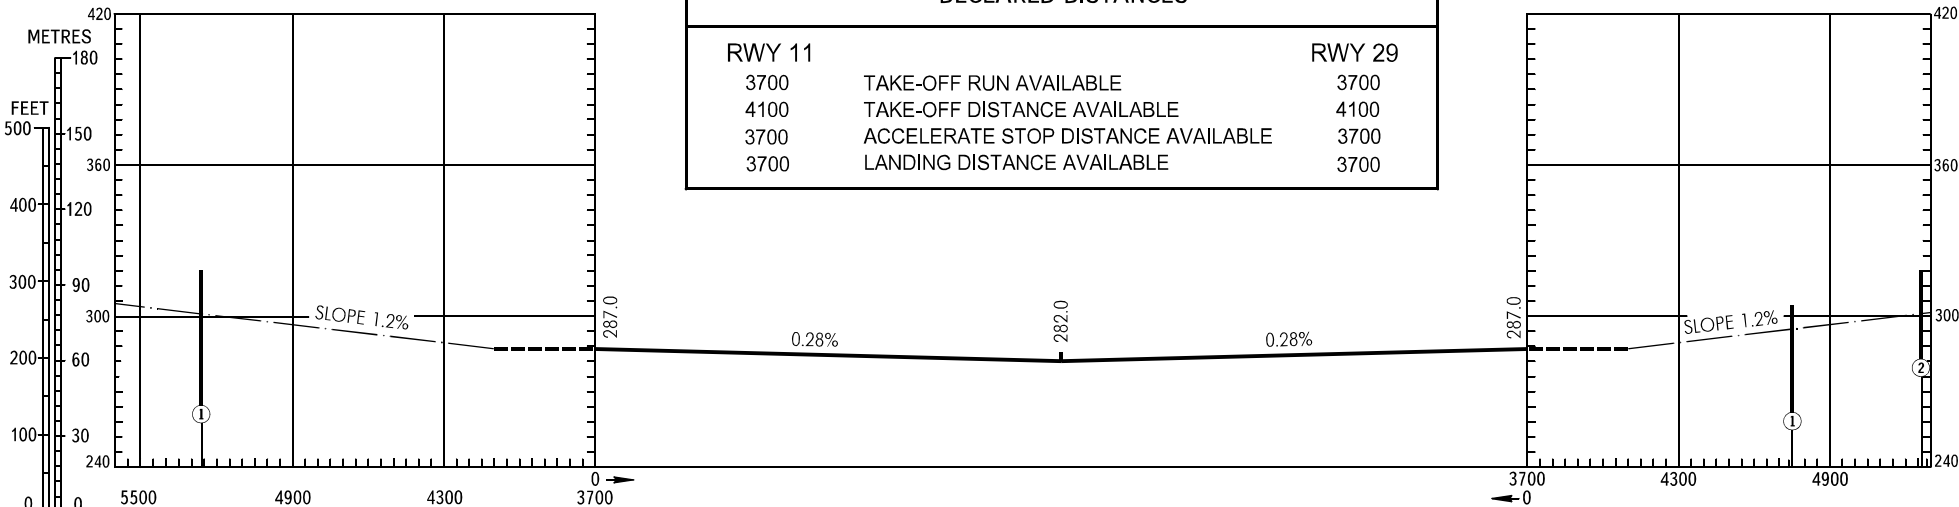

AERODROME OBSTACLE CHART - ICAO

TYPE **A** (OPERATING LIMITATIONS)

DIMENSIONS AND ELEVATIONS IN METRES

KRASNOYARSK, RUSSIA
YEMELYANOVO
RWY 11/29

MAGNETIC VARIATION 5°E

DECLARED DISTANCES		
RWY 11		RWY 29
3700	TAKE-OFF RUN AVAILABLE	3700
4100	TAKE-OFF DISTANCE AVAILABLE	4100
3700	ACCELERATE STOP DISTANCE AVAILABLE	3700
3700	LANDING DISTANCE AVAILABLE	3700

LEGEND	
IDENTIFICATION NUMBER	①
FOREST	②