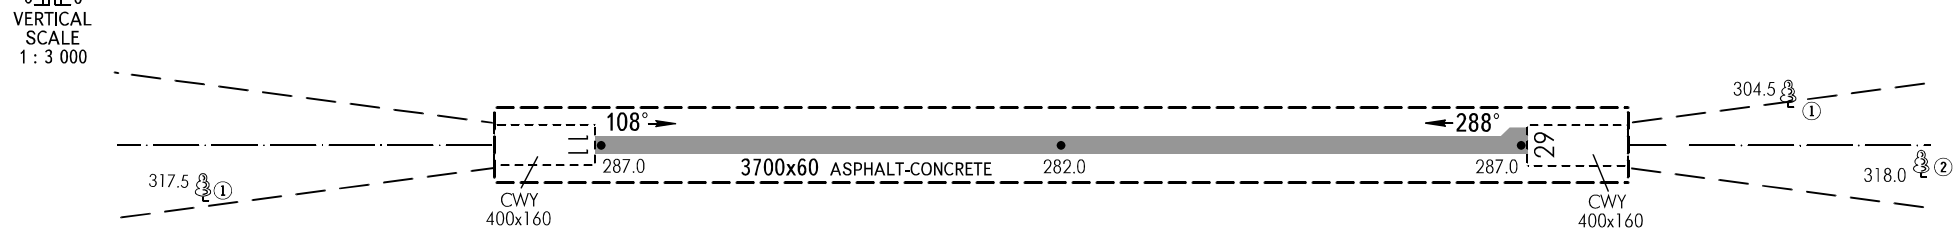

AERODROME OBSTACLE CHART - ICAO

TYPE **A** (OPERATING LIMITATIONS)

DIMENSIONS AND ELEVATIONS IN METRES

KRASNOYARSK, RUSSIA
YEMELYANOVO
RWY 11/29

MAGNETIC VARIATION 5°E

DECLARED DISTANCES		
RWY 11		RWY 29
3700	TAKE-OFF RUN AVAILABLE	3700
4100	TAKE-OFF DISTANCE AVAILABLE	4100
3700	ACCELERATE STOP DISTANCE AVAILABLE	3700
3700	LANDING DISTANCE AVAILABLE	3700

LEGEND	
IDENTIFICATION NUMBER	①
FOREST	②