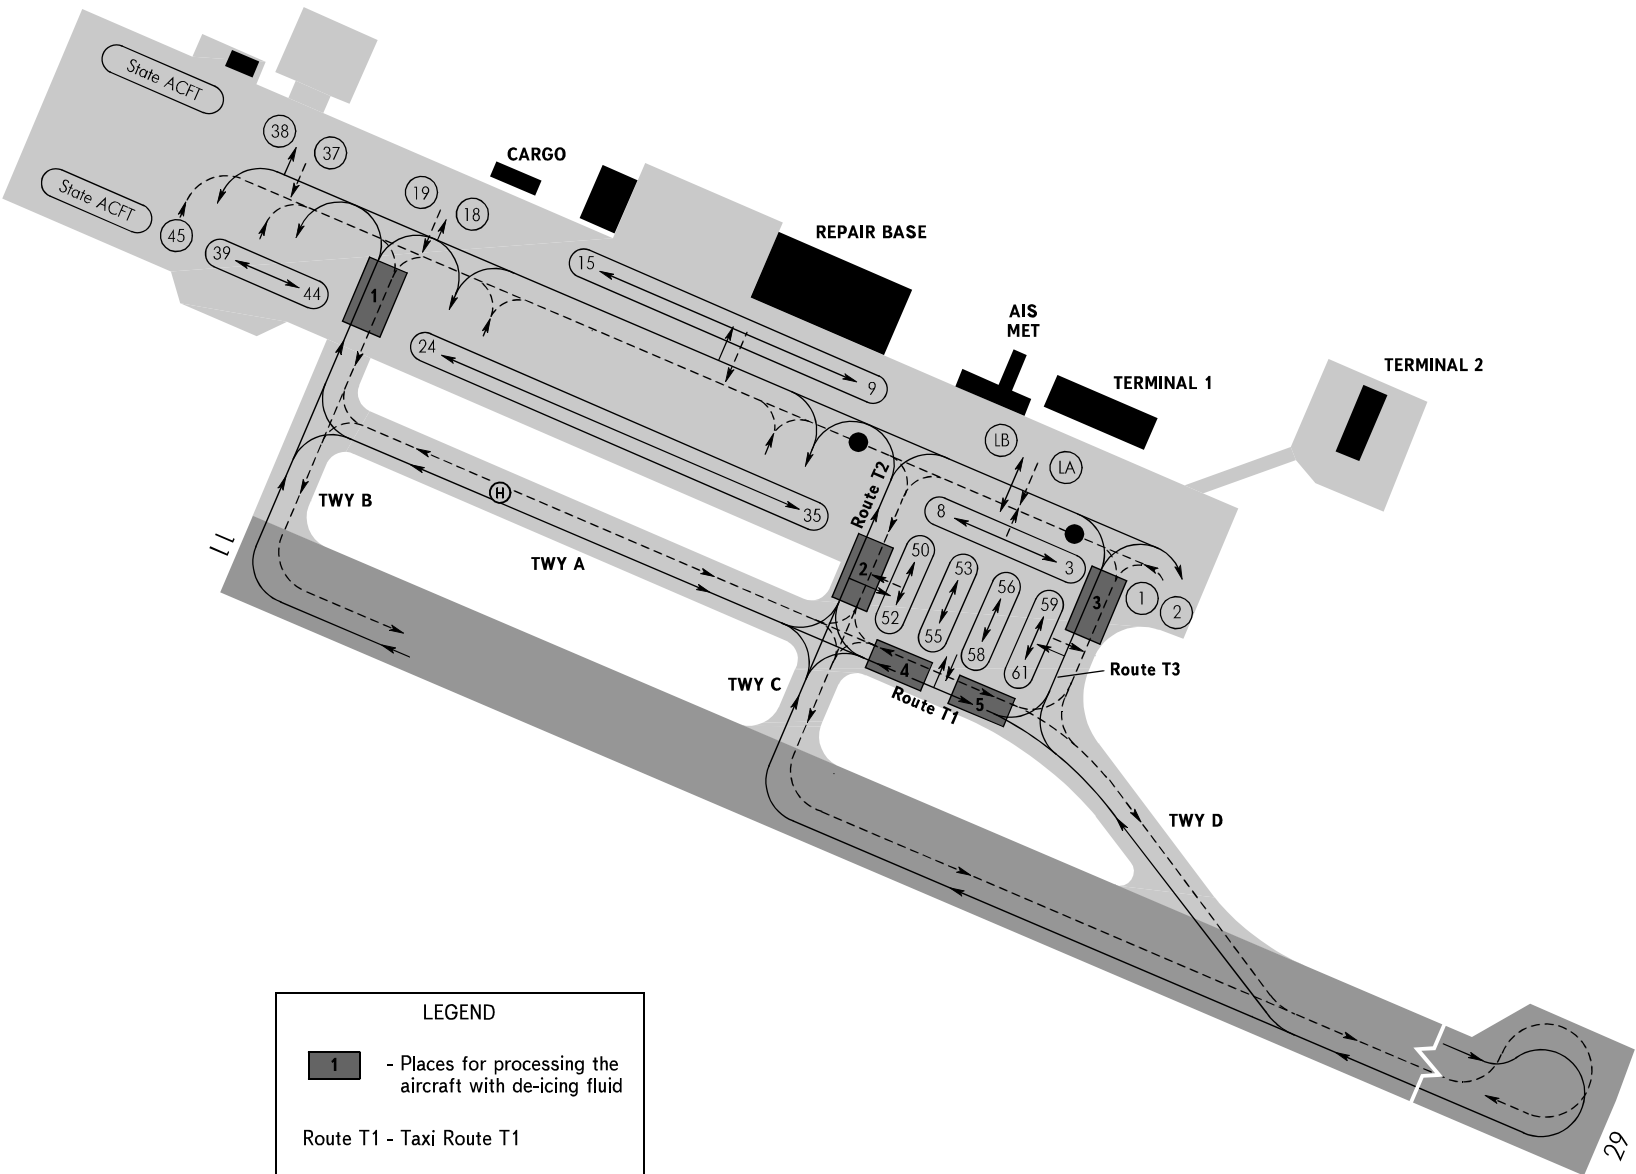

AERODROME GROUND MOVEMENT  
AND AIRCRAFT PARKING CHART - ICAO

START	118.300
TAXILING	121.900
GROUND	118.700

KRASNOYARSK, RUSSIA  
YEMEL'YANOVO

+5°

Federal Air Transport Agency

AIRAC AMDT 01/14

**LEGEND**

 - Places for processing the aircraft with de-icing fluid

Route T1 - Taxi Route T1

Not to scale