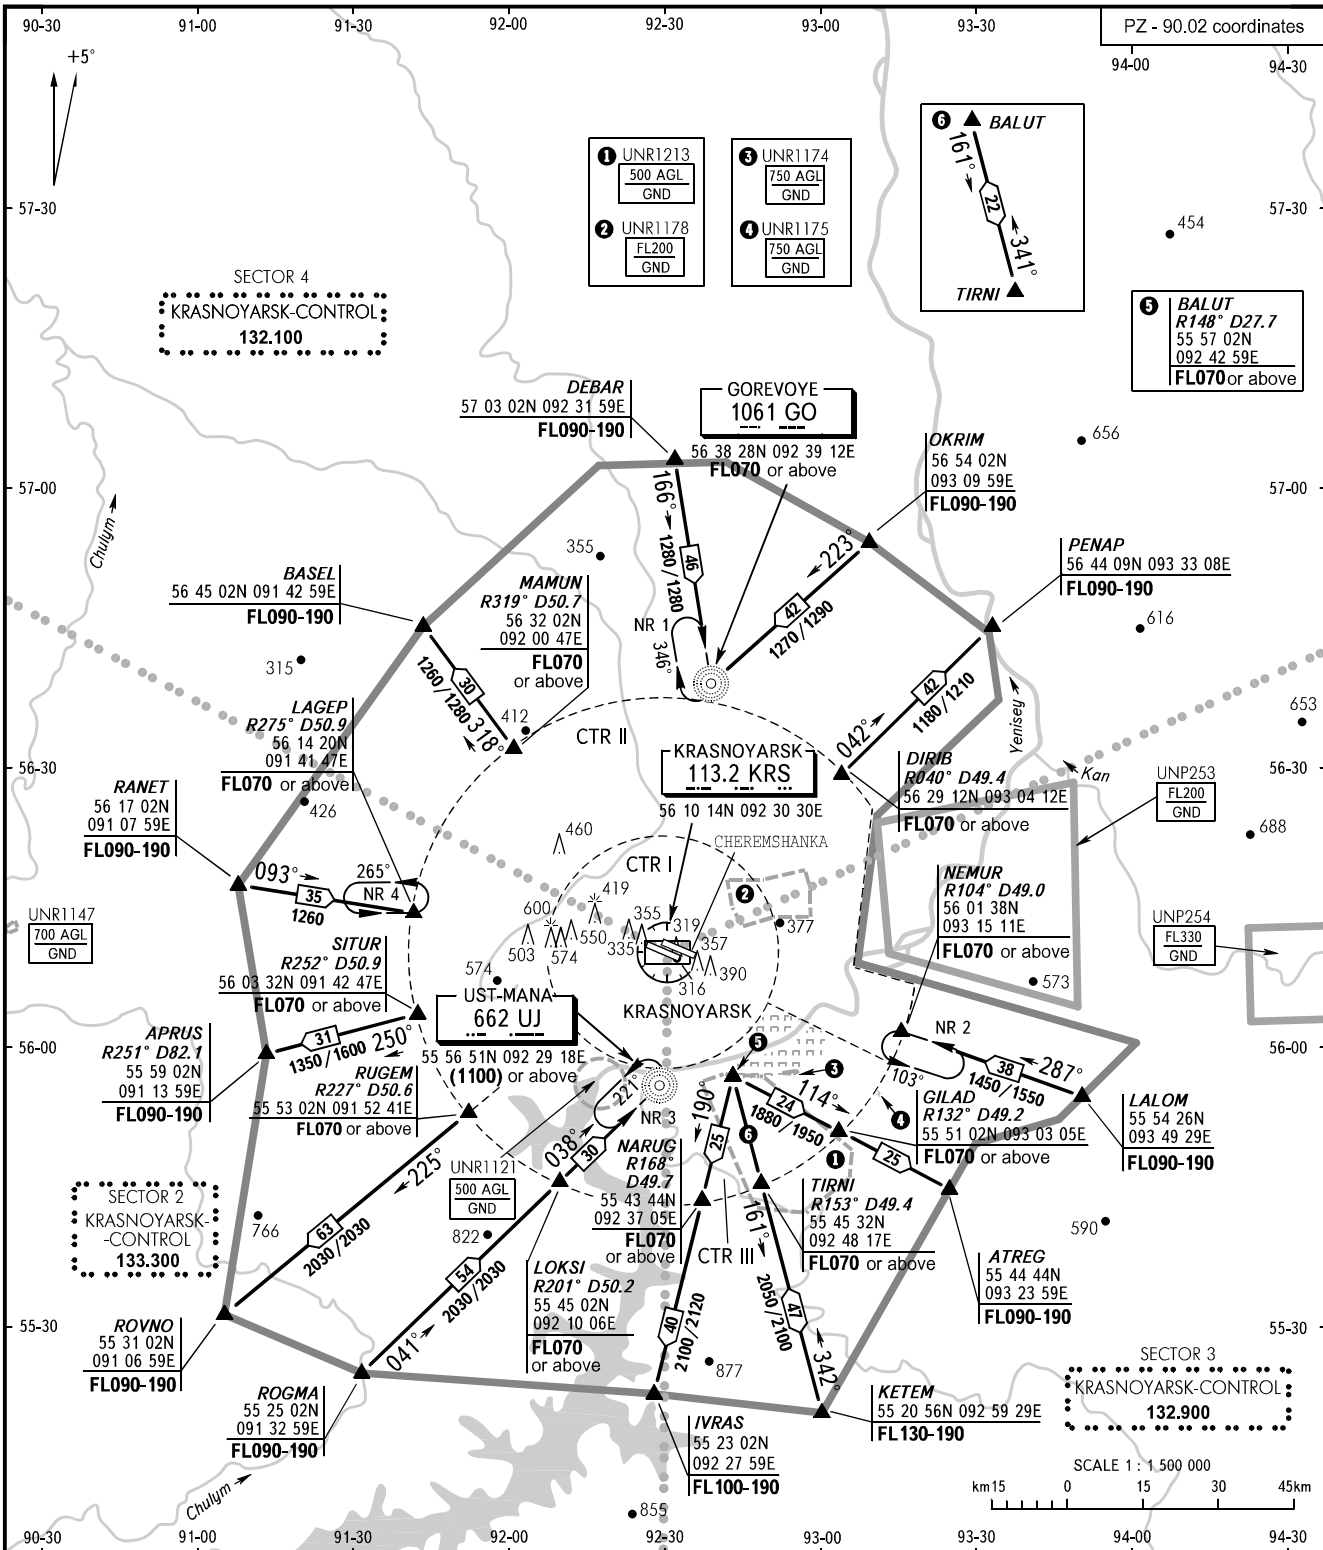

AREA CHART - ICAO

ARRIVAL, DEPARTURE  
AND TRANSIT ROUTES

KRASNOYARSK, RUSSIA

YEMELYANOVO

APPROACH	127.700
KRUG	122.000
ATIS	126.800

BEARINGS AND TRACKS ARE MAGNETIC  
ALTITUDES, HEIGHTS AND ELEVATIONS ARE IN METRES  
DISTANCES ARE IN KILOMETRES

CHANGE: New chart