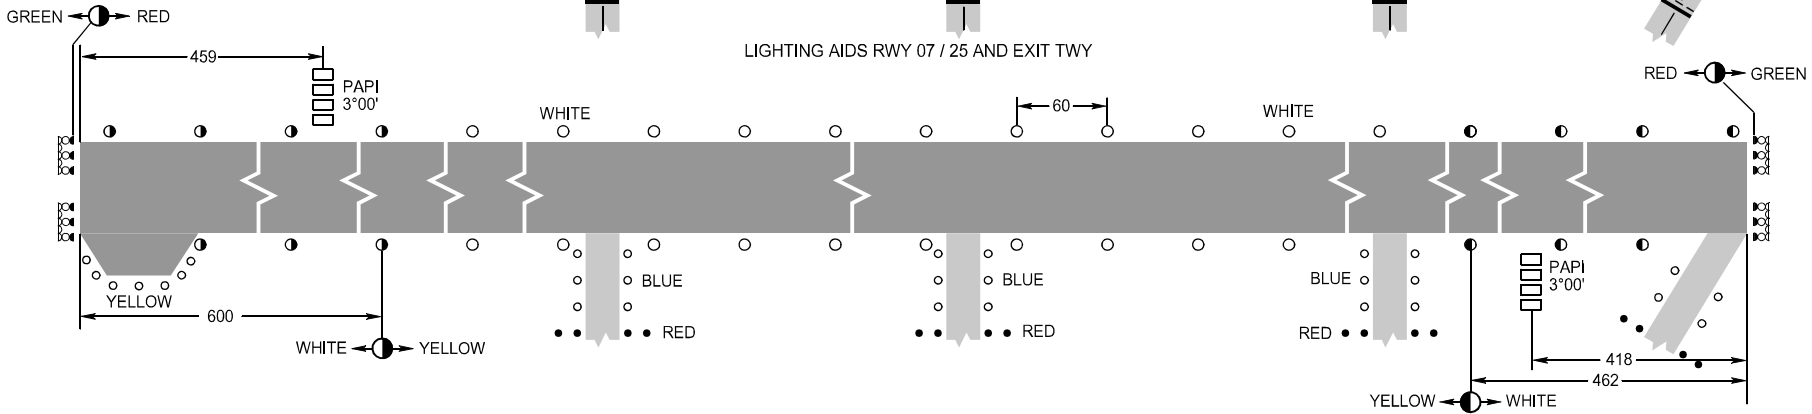

MARKING AIDS RWY 07 / 25 AND EXIT TWY

LIGHTING AIDS RWY 07 / 25 AND EXIT TWY

MARKING AIDS RWY 16 / 34 AND EXIT TWY

LIGHTING AIDS RWY 16 / 34 AND EXIT TWY

AERODROME LIGHTING

Runway: Edge-white, last 600m yellow HIRL
Threshold: Green

DIMENSIONS IN METRES

WARNING

During RWY 16/34 APCH the use of PAPI is prohibited for B747 ACFT.