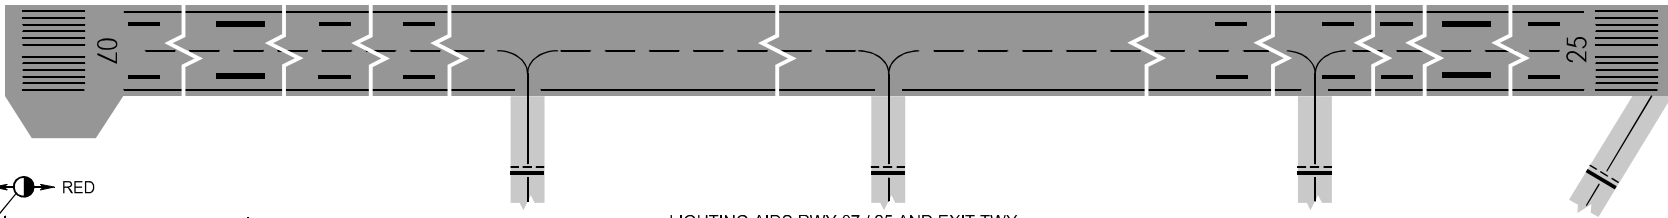

MARKING AIDS RWY 07 / 25 AND EXIT TWY

LIGHTING AIDS RWY 07 / 25 AND EXIT TWY

MARKING AIDS RWY 16 / 34 AND EXIT TWY

LIGHTING AIDS RWY 16 / 34 AND EXIT TWY

AERODROME LIGHTING

Runway: Edge-white, last 600m yellow HIRL
Threshold: Green

DIMENSIONS IN METRES

WARNING

During RWY 16/34 APCH the use of PAPI is prohibited for B747 ACFT.