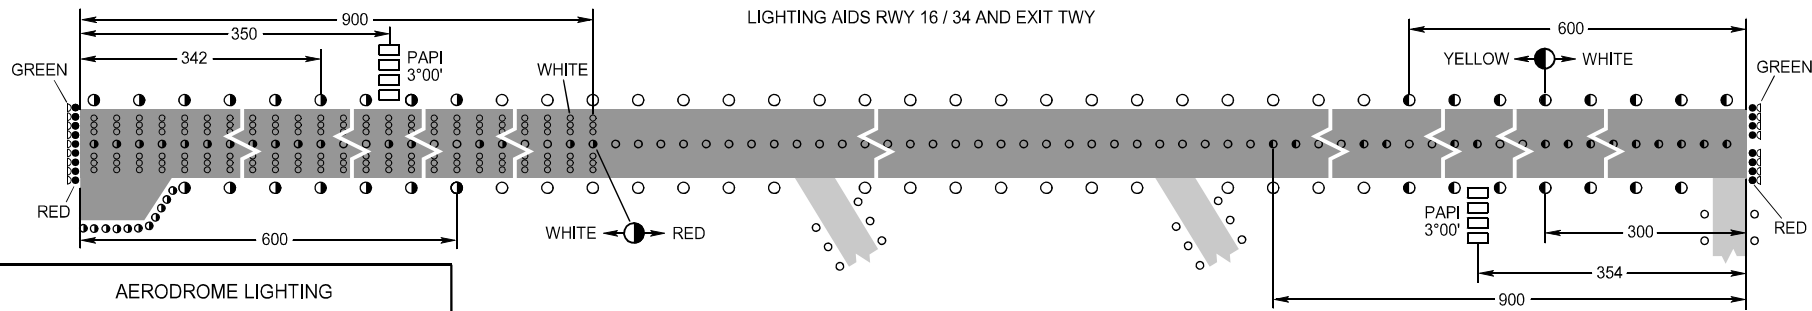

MARKING AIDS RWY 07 / 25 AND EXIT TWY

LIGHTING AIDS RWY 07 / 25 AND EXIT TWY

MARKING AIDS RWY 16 / 34 AND EXIT TWY

LIGHTING AIDS RWY 16 / 34 AND EXIT TWY

AERODROME LIGHTING

Runway: Edge-white, last 600m yellow HIRL
Threshold: Green

DIMENSIONS IN METRES

WARNING

During RWY 16/34 APCH the use of PAPI is prohibited for B747 ACFT.