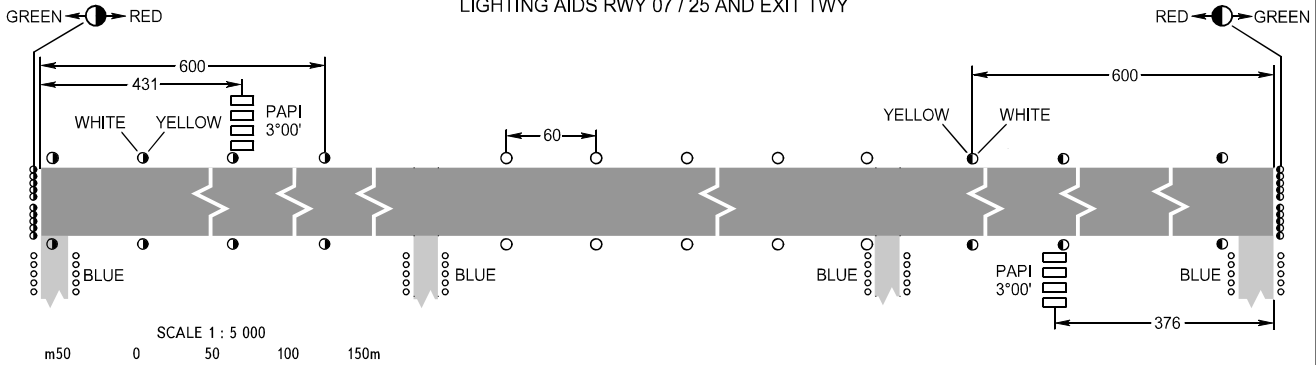

AERODROME  
CHART - ICAO

ARP  
54°58'02"N  
073°18'37"E

ELEV  
95m

START 119.000  
TAXIING 121.700

OMSK, RUSSIA

TSENTRALNY

MARKING AIDS RWY 07 / 25 AND EXIT TWY

LIGHTING AIDS RWY 07 / 25 AND EXIT TWY

RWY	DIRECTION (TRUE)	THR	BEARING STRENGTH
07	076°55'	54°57'52.50"N 073°17'28.40"E	PCN 50 /F/C/X/T
25	256°55'	54°58'10.80"N 073°19'45.30"E	

ELEVATIONS AND DIMENSIONS IN METRES  
BEARINGS ARE MAGNETIC

CHANGE: COORD, OBST