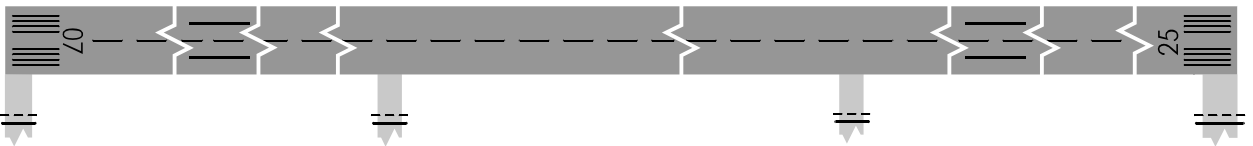

AERODROME  
CHART - ICAO

ARP  
54°58'02"N  
073°18'37"E

ELEV  
95m

START 119.000  
TAXIING 121.700

OMSK, RUSSIA

TSENTRALNY

MARKING AIDS RWY 07 / 25 AND EXIT TWY

LIGHTING AIDS RWY 07 / 25 AND EXIT TWY

RWY	DIRECTION (TRUE)	THR	BEARING STRENGTH
07	076°55'	54°57'52.50"N 073°17'28.40"E	PCN 50 /F/C/X/T
25	256°55'	54°58'10.80"N 073°19'45.30"E	

ELEVATIONS AND DIMENSIONS IN METRES  
BEARINGS ARE MAGNETIC

CHANGE: COORD, OBST