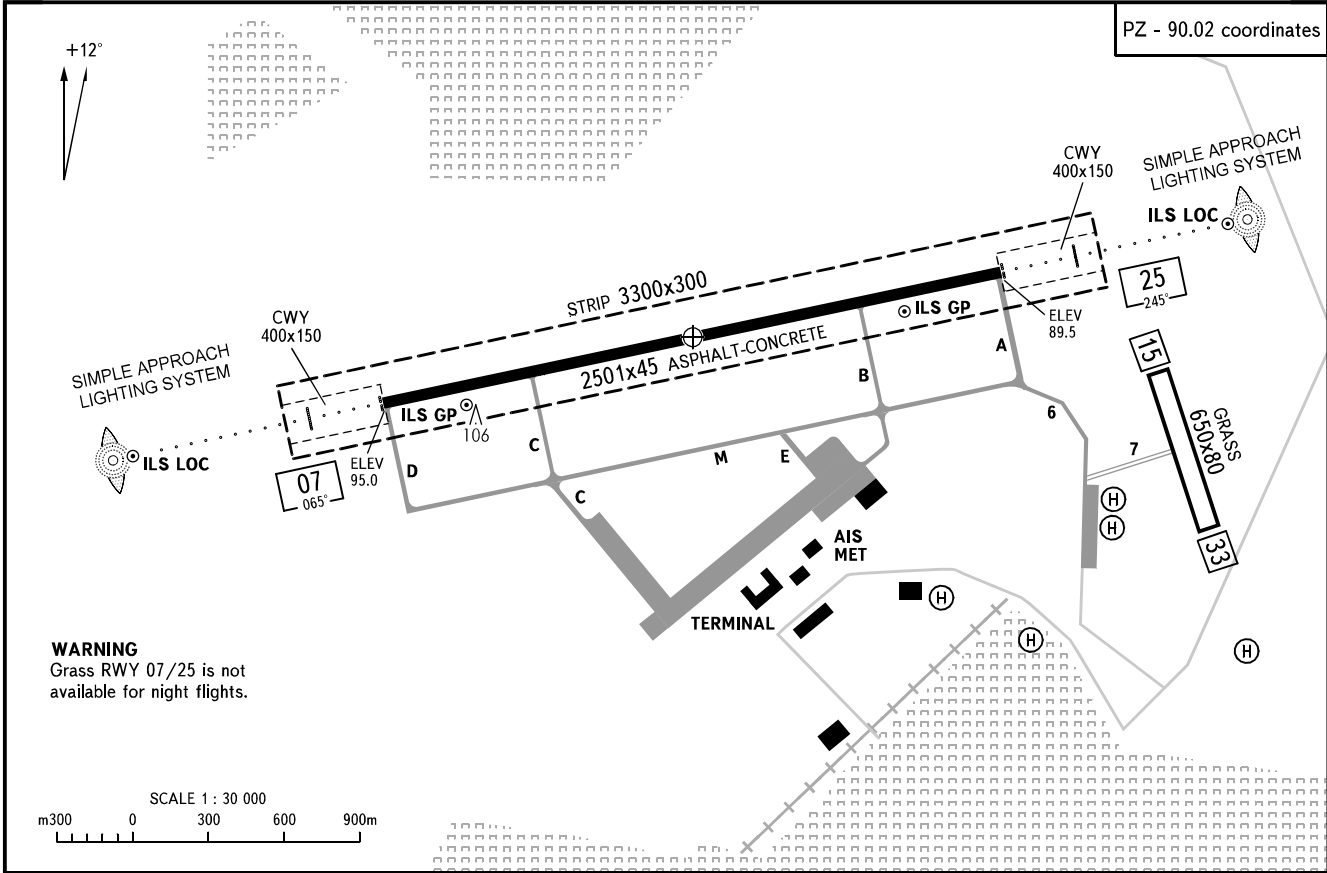

AERODROME  
CHART - ICAO

ARP  
54°58'02"N  
073°18'37"E

ELEV  
95m

START 119.000  
TAXIING 121.700

OMSK, RUSSIA

TSENTRALNY

MARKING AIDS RWY 07 / 25 AND EXIT TWY

LIGHTING AIDS RWY 07 / 25 AND EXIT TWY

RWY	DIRECTION (TRUE)	THR	BEARING STRENGTH
07	076°55'	54°57'52.50"N 073°17'28.40"E	PCN 50 /F/C/X/T
25	256°55'	54°58'10.80"N 073°19'45.30"E	

ELEVATIONS AND DIMENSIONS IN METRES  
BEARINGS ARE MAGNETIC

CHANGE: COORD, OBST