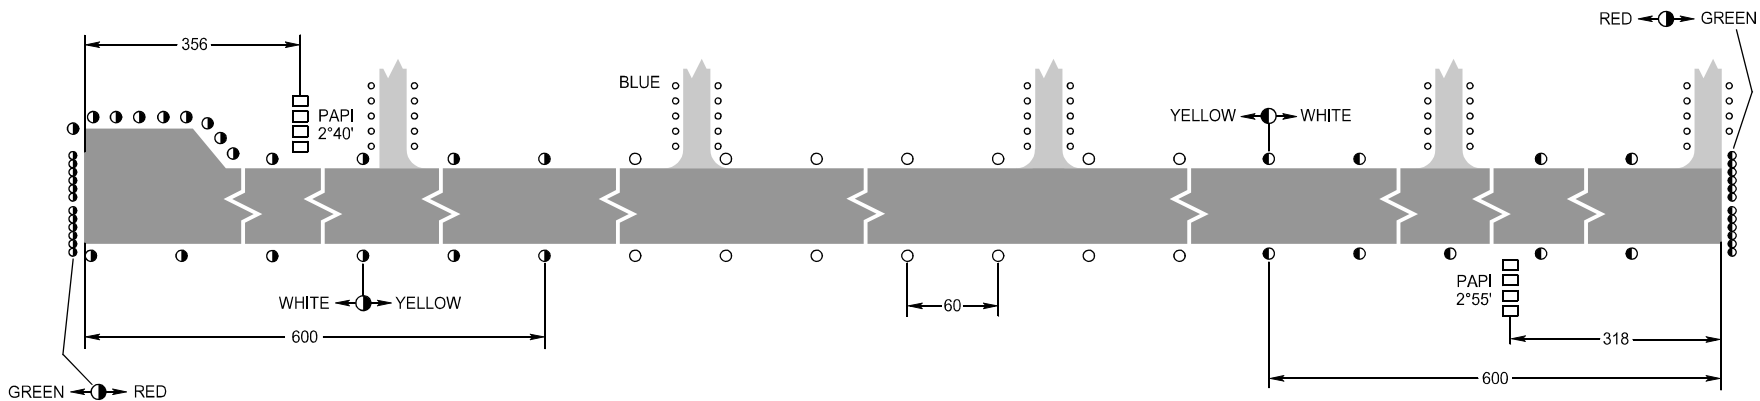

MARKING AIDS RWY 03/21 AND EXIT TWY

LIGHTING AIDS RWY 03/21 AND EXIT TWY

DIMENSIONS IN METRES

CHANGE: New chart