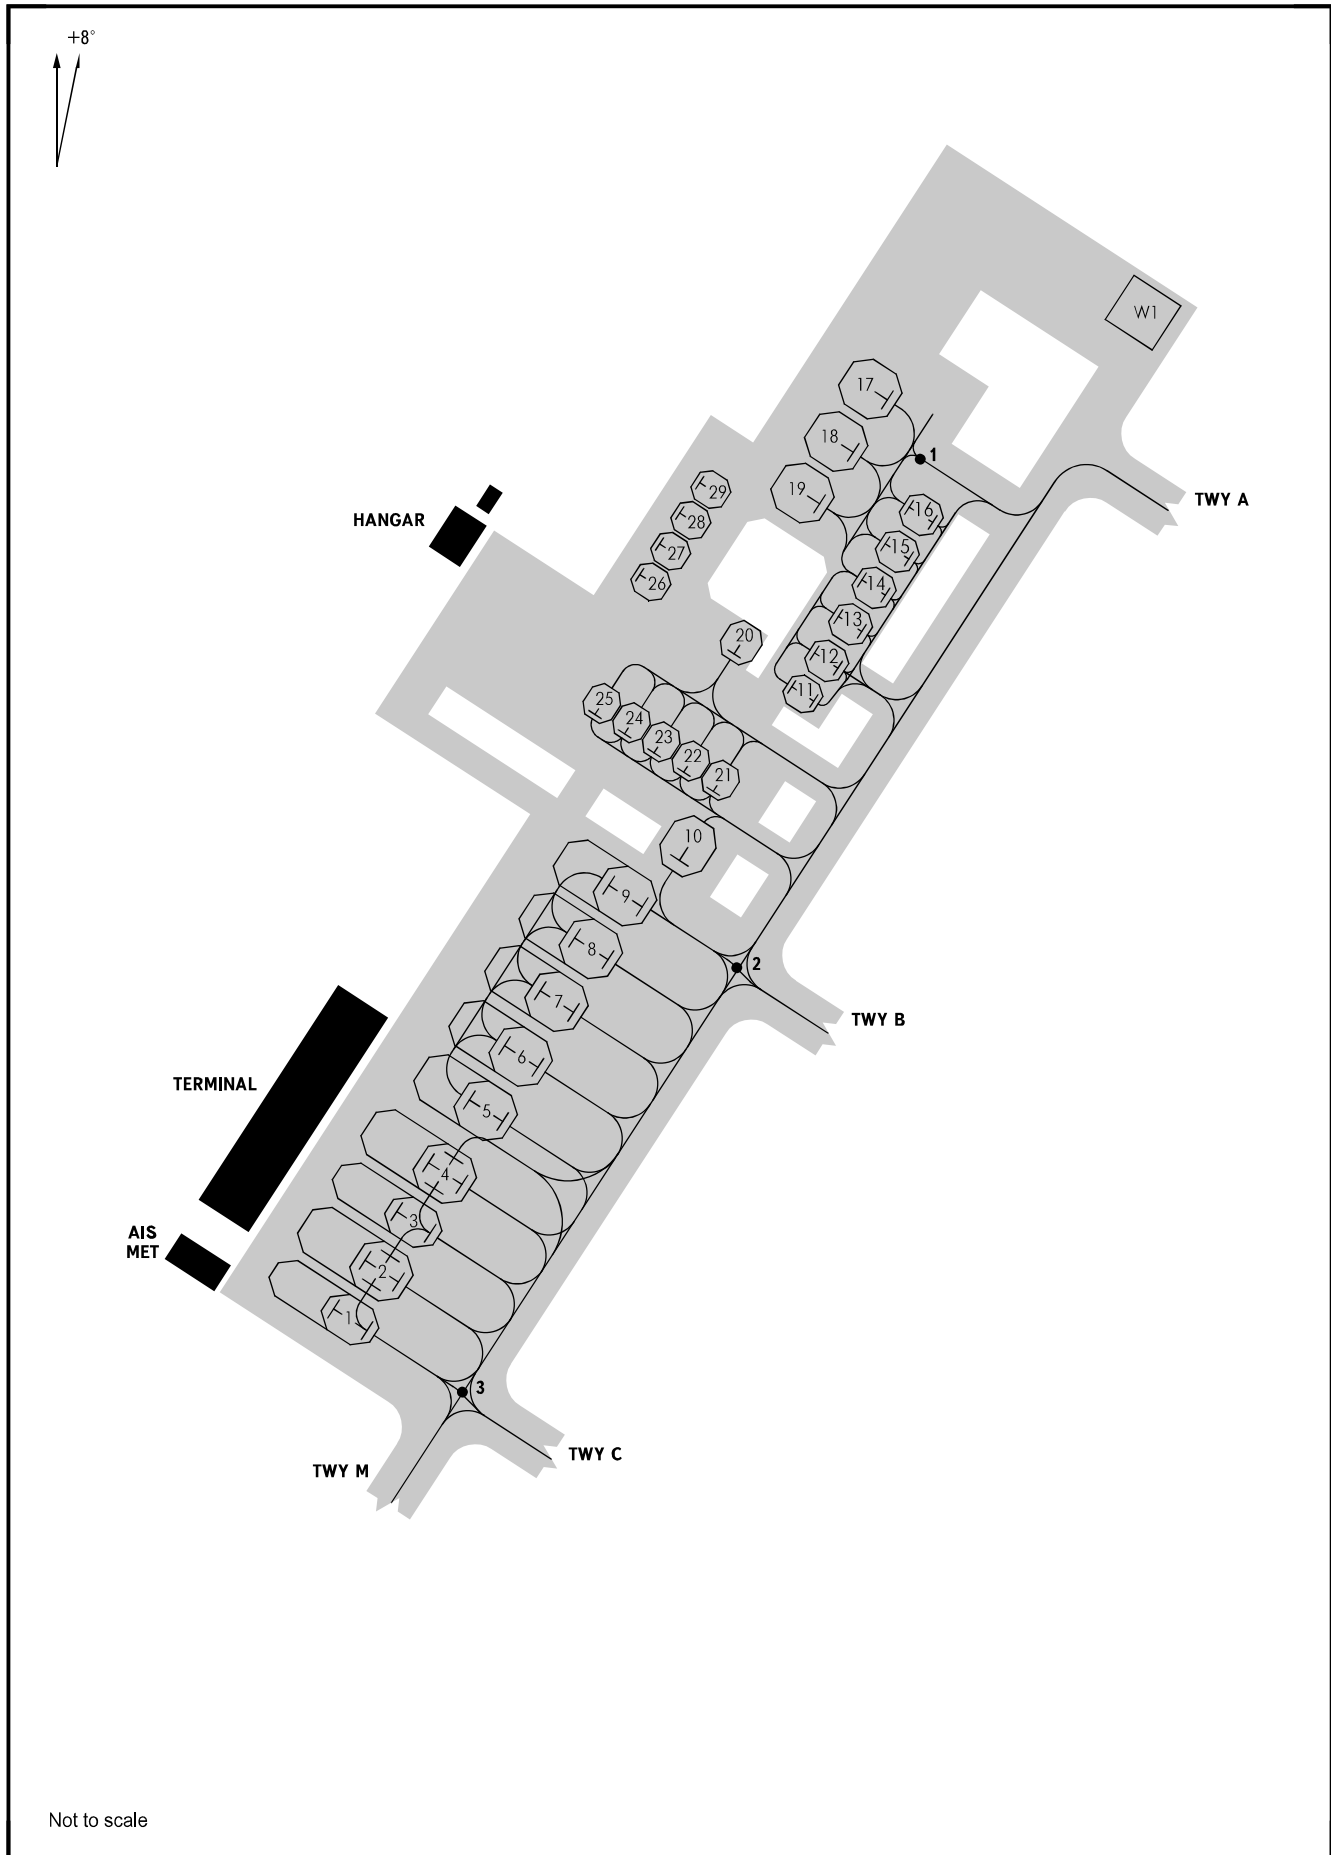

AIRCRAFT PARKING
CHART - ICAO

TOMSK KRUG	127.300
TOMSK GROUND	118.800

TOMSK, RUSSIA

BOGASHEVO

CHANGE: New chart