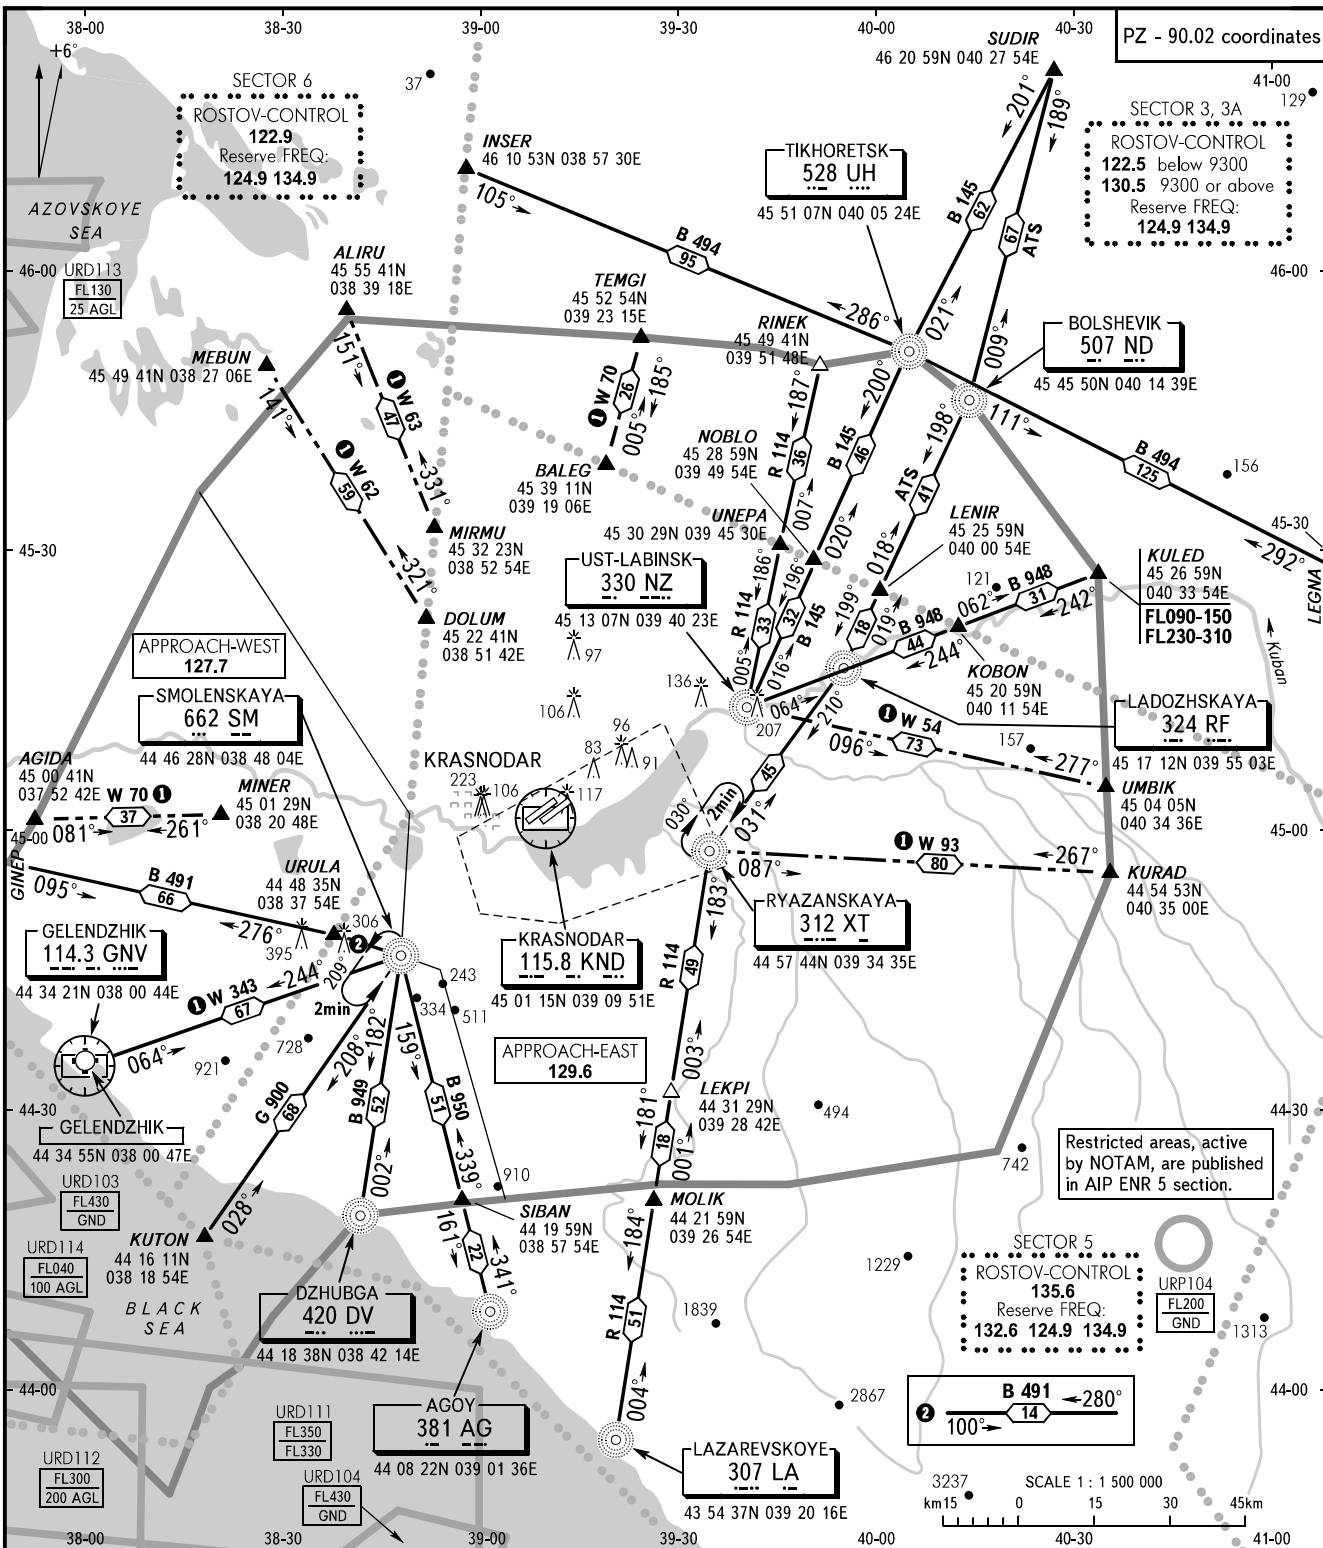

AREA CHART - ICAO

ARRIVAL, DEPARTURE ROUTES

KRASNODAR, RUSSIA

PASHKOVSKIY

APPROACH 0500-1900	Sector EAST up to 5000m	129.6
	Sector WEST up to 6000m	127.7
	1900-0500 Sector 000°-360°	129.6
ATIS		121.8 RUS 122.450 ENG

WARNING
Only for Russian users of airspace.

BEARINGS AND TRACKS ARE MAGNETIC
ALTITUDES, HEIGHTS AND ELEVATIONS ARE IN METRES
DISTANCES ARE IN KILOMETRES

CHANGE: VORDME