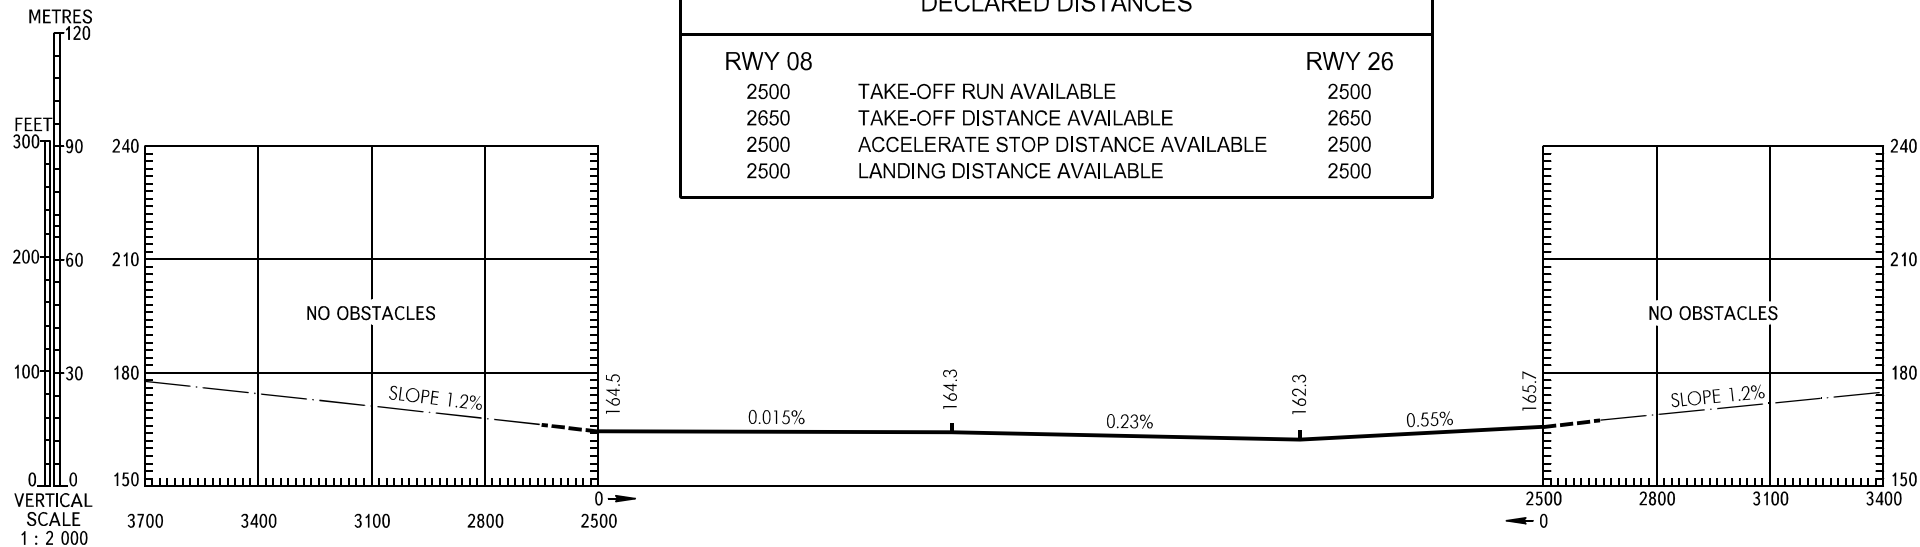

# AERODROME OBSTACLE CHART - ICAO

TYPE **A** (OPERATING LIMITATIONS)

DIMENSIONS AND ELEVATIONS IN METRES

**GROZNY, RUSSIA**  
SEVERNY  
RWY 08/26

MAGNETIC VARIATION **6°E**

## LEGEND

IDENTIFICATION NUMBER	①
ANTENNA	●