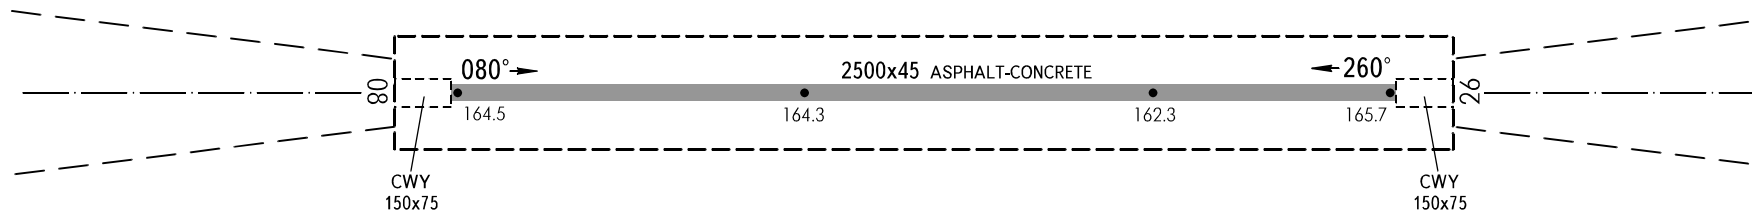

# AERODROME OBSTACLE CHART - ICAO

TYPE **A** (OPERATING LIMITATIONS)

DIMENSIONS AND ELEVATIONS IN METRES

**GROZNY, RUSSIA**  
SEVERNY  
RWY 08/26

MAGNETIC VARIATION **6°E**

## LEGEND

IDENTIFICATION NUMBER	①
ANTENNA	●