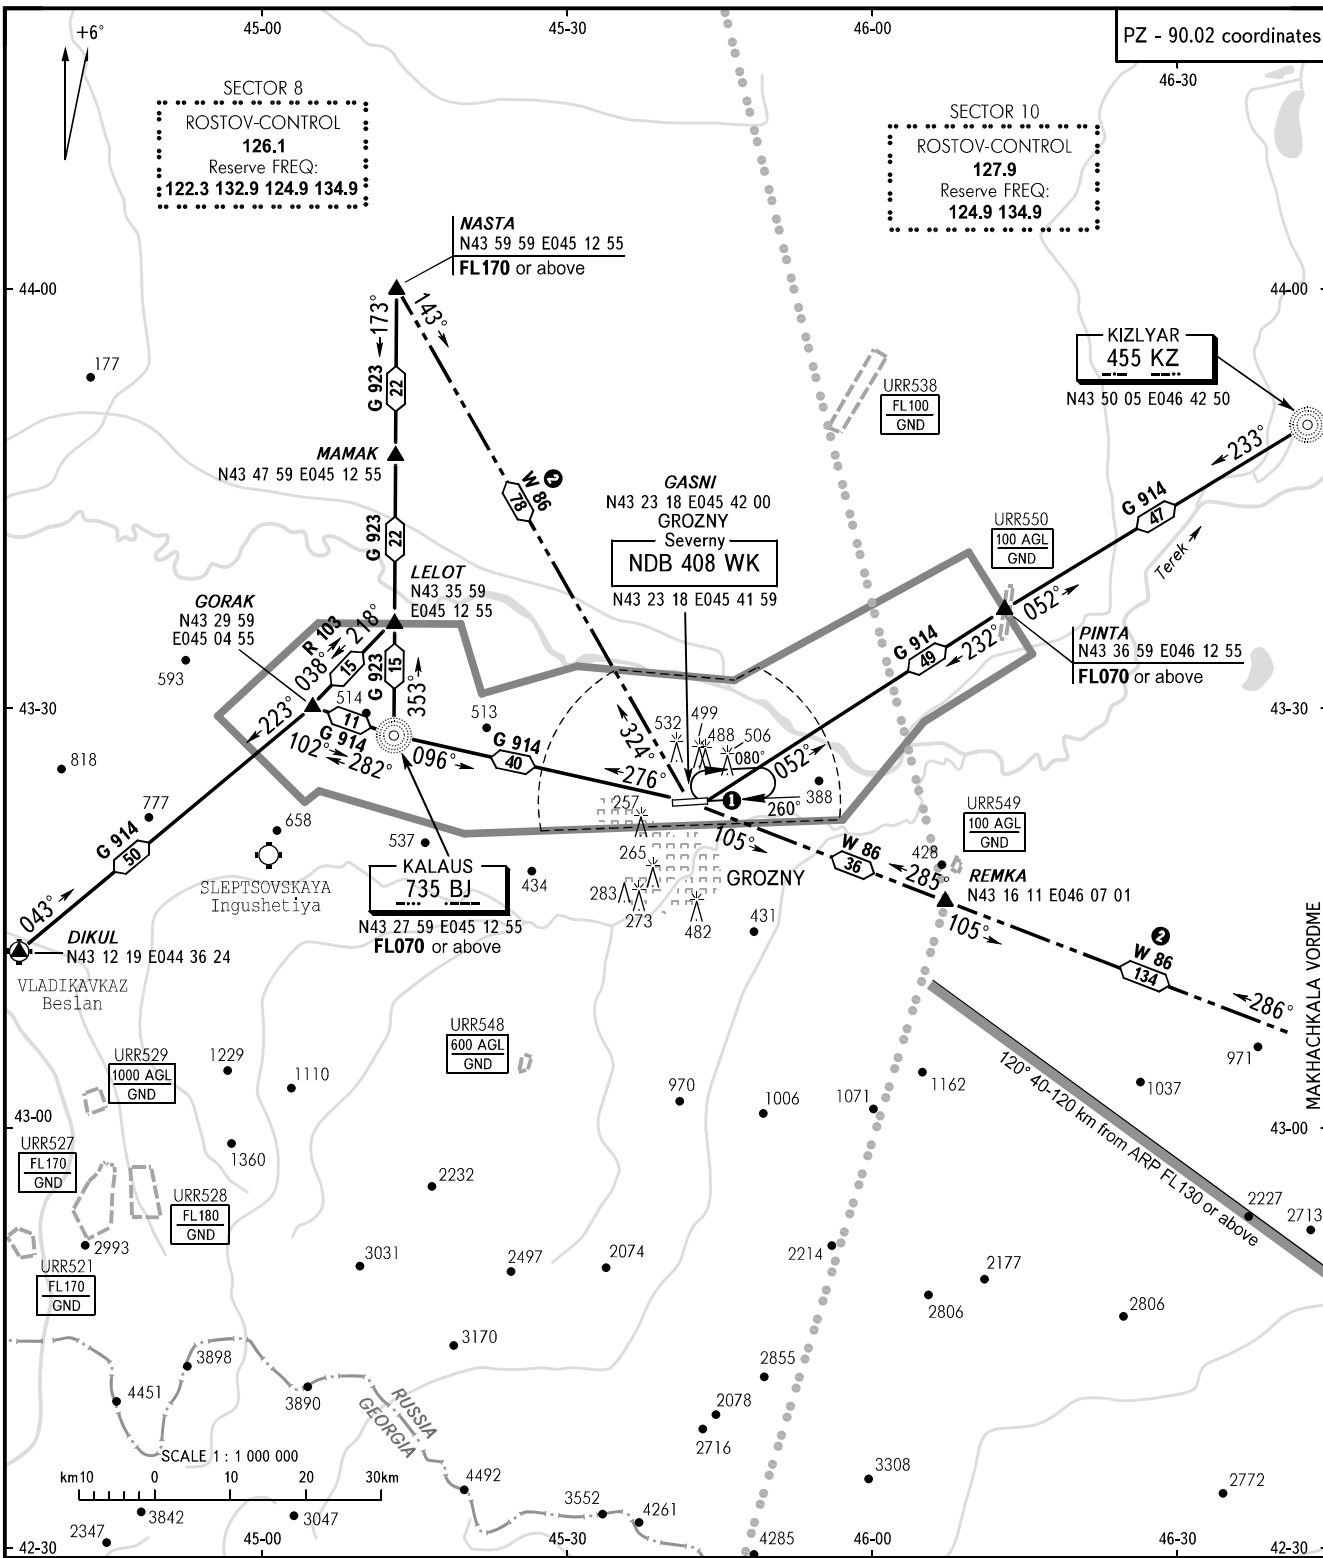

AREA CHART - ICAO

ARRIVAL, DEPARTURE  
AND TRANSIT ROUTES

GROZNY, RUSSIA

SEVERNY

GROZNY KRUG (Additionally serves as LANDING, START)  
ATIS 120.2  
127.2

① HOLDING AREA  
NDB 408 WK  
1min - CAT A, B, C, D  
FL080-100

② Only for Russian users of airspace.

BEARINGS AND TRACKS ARE MAGNETIC  
ALTITUDES, HEIGHTS AND ELEVATIONS ARE IN METRES  
DISTANCES ARE IN KILOMETRES

CHANGE: CTA, CTR boundary, FL, URR