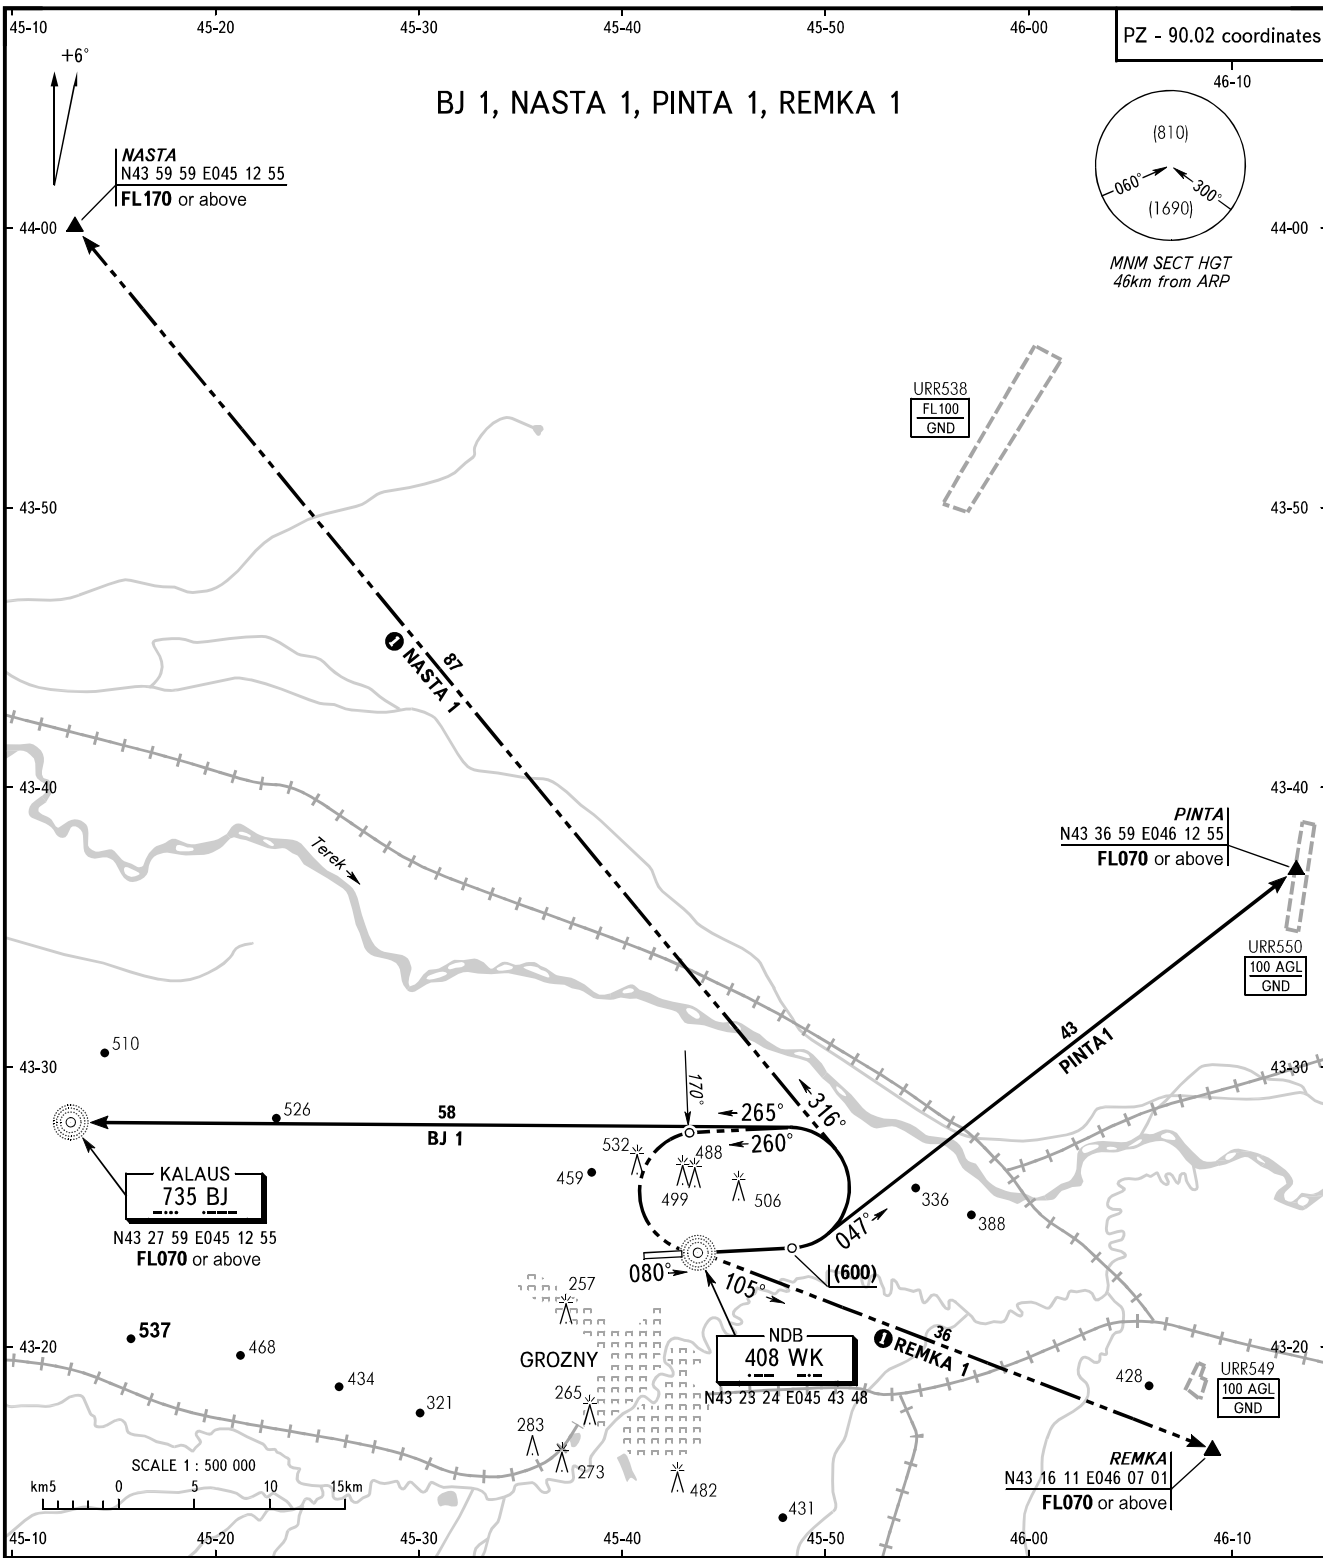

STANDARD DEPARTURE CHART  
INSTRUMENT (SID) - ICAO

TRANSITION  
HEIGHT : (1700)

GROZNY, RUSSIA  
SEVERNY  
RWY 08

GROZNY KRUG (Additionally serves as  
LANDING, START) 120.2

**WARNING**

Flights are prohibited to the South of limiting bearing  
120° by ADF at distances 40-120km below FL130.

① Only for Russian users of airspace.

BEARINGS AND TRACKS ARE MAGNETIC  
ALTITUDES, HEIGHTS AND ELEVATIONS ARE IN METRES  
DISTANCES ARE IN KILOMETRES

CHANGE: FL, URR