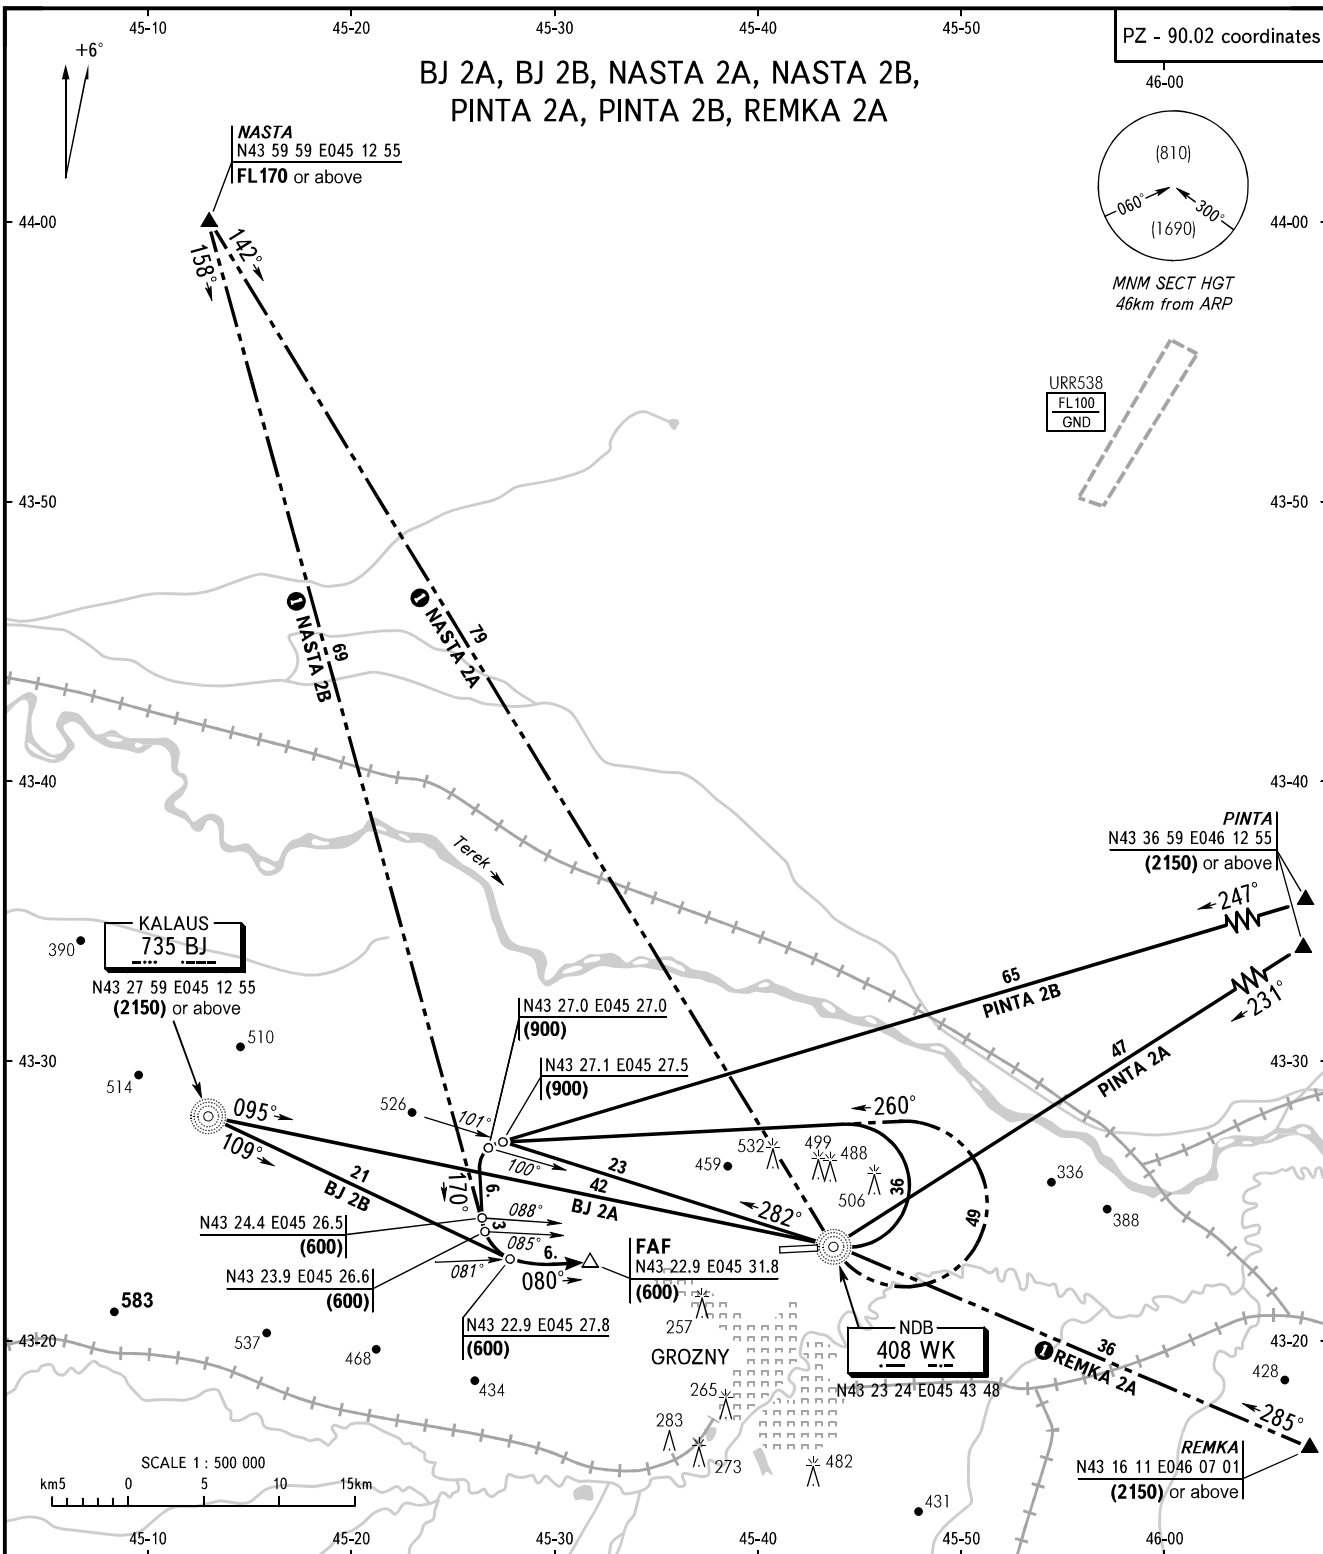

STANDARD ARRIVAL CHART
INSTRUMENT (STAR) - ICAO

TRANSITION
LEVEL : **FL080**

GROZNY, RUSSIA
SEVERNY
RWY 08

PZ - 90.02 coordinates

URR538
FL100
GND

GROZNY KRUG (Additionally serves as LANDING, START) **120.2**

WARNING
Flights are prohibited to the South of limiting bearing 120° by ADF at distances 40-120km below FL130.

① Only for Russian users of airspace.

BEARINGS AND TRACKS ARE MAGNETIC
ALTITUDES, HEIGHTS AND ELEVATIONS ARE IN METRES
DISTANCES ARE IN KILOMETRES

CHANGE: FL, UUR