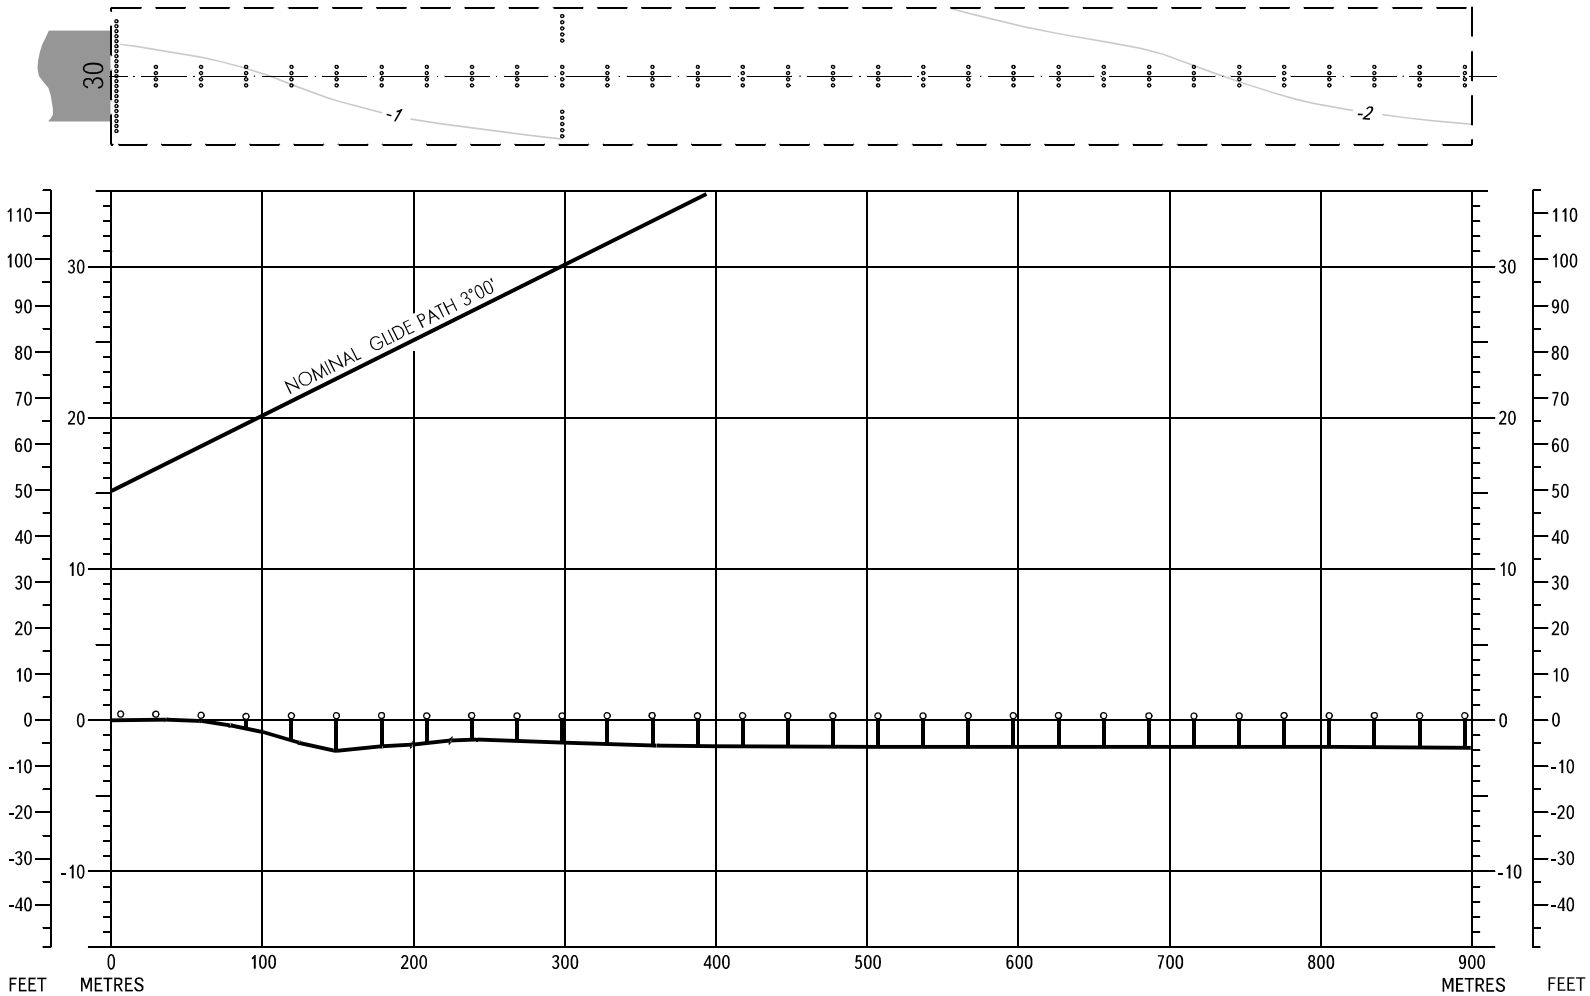

PRECISION APPROACH
TERRAIN CHART - ICAO

DISTANCES AND HEIGHTS IN METRES

MINERALNYE VODY, RUSSIA
MINERALNYE VODY
RWY 30

HORIZONTAL SCALE 1 : 5 000

VERTICAL SCALE 1 : 5 000

LEGEND

ANTENNA	
CONTOUR	
CENTRE LINE	
APPROACH LIGHTS	