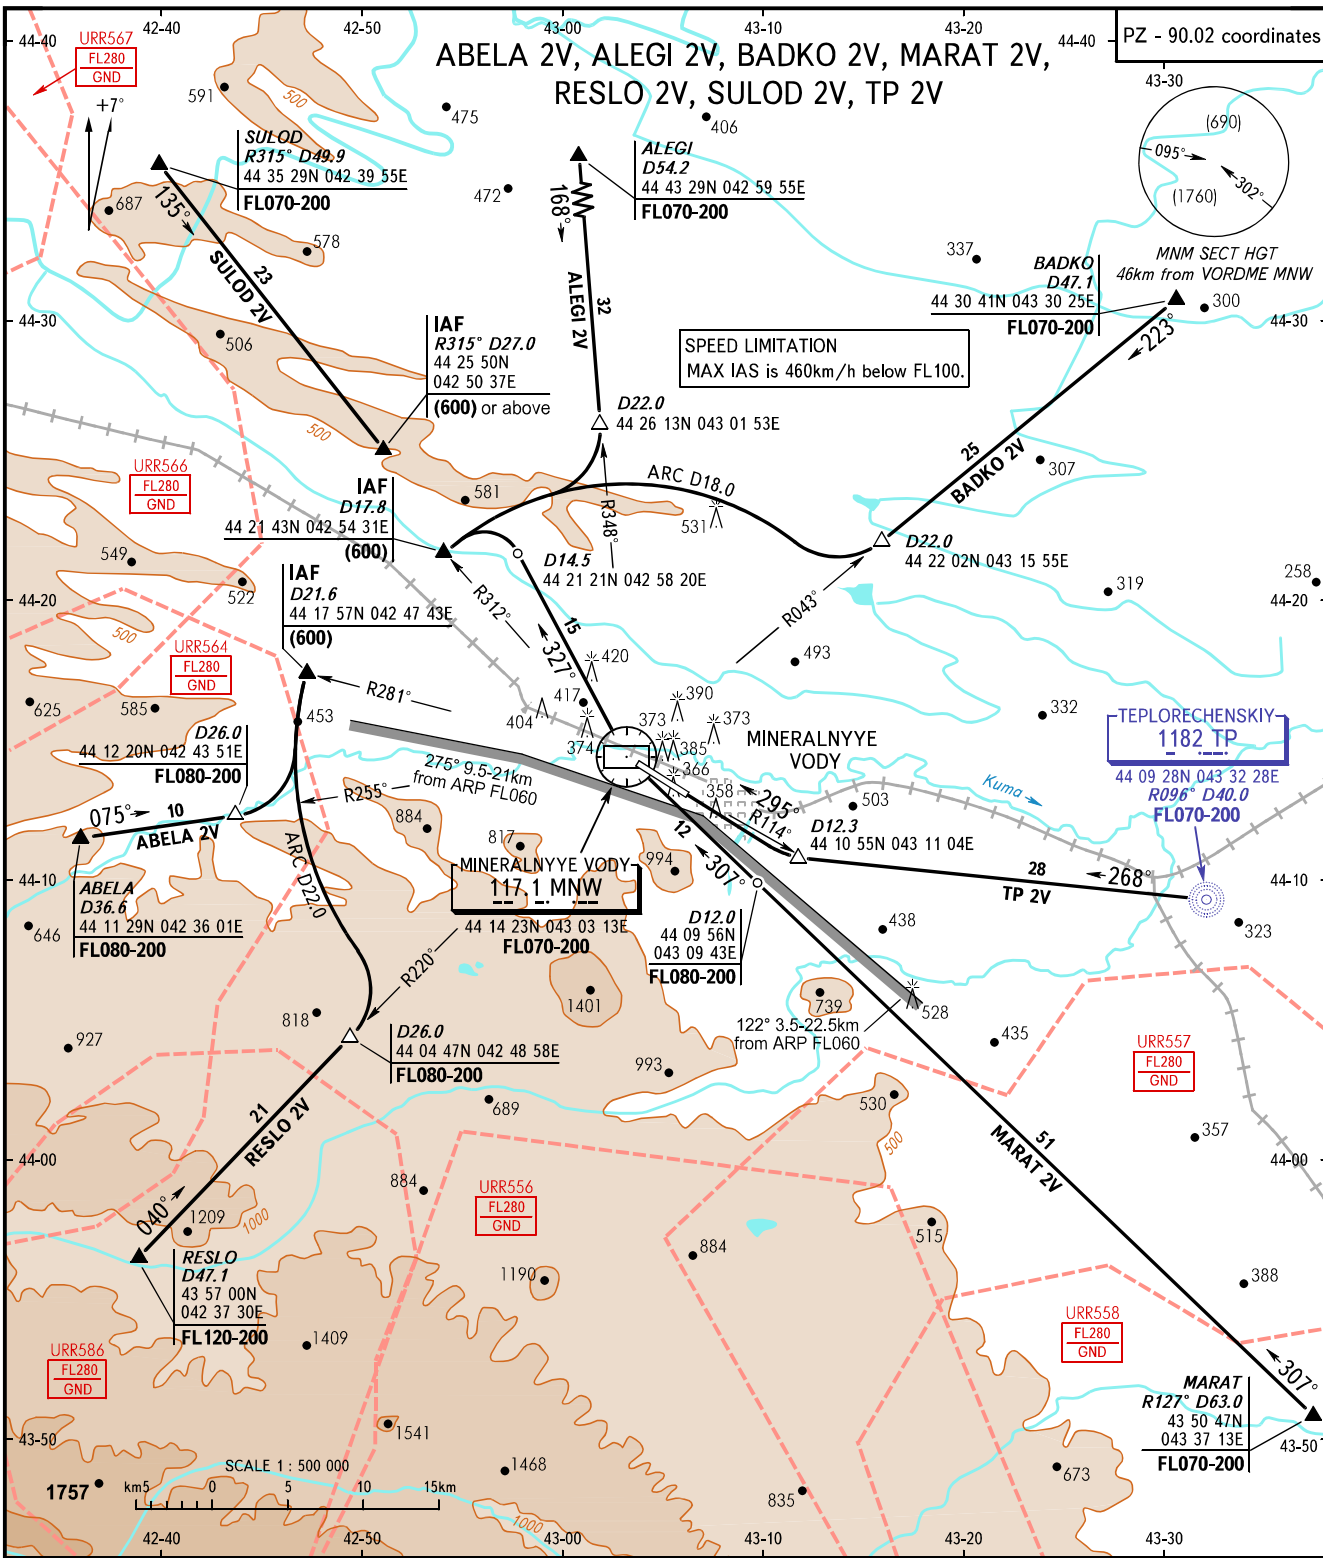

STANDARD ARRIVAL CHART
INSTRUMENT (STAR) - ICAO

TRANSITION
LEVEL: **1**

MINERALNYYE VODY, RUSSIA
MINERALNYYE VODY
VORDME RWY 12

APPROACH	119.3
KRUG	120.7
START	128.0

1 TRANSITION LEVEL:
- FL060 when atmospheric pressure is 704mm mercury column or above;
- FL070 when atmospheric pressure is less than 704mm mercury column.

BEARINGS AND TRACKS ARE MAGNETIC
ALTITUDES, HEIGHTS AND ELEVATIONS ARE IN METRES
DISTANCES ARE IN KILOMETRES

CHANGE: Route arrival MARAT 2V, FL