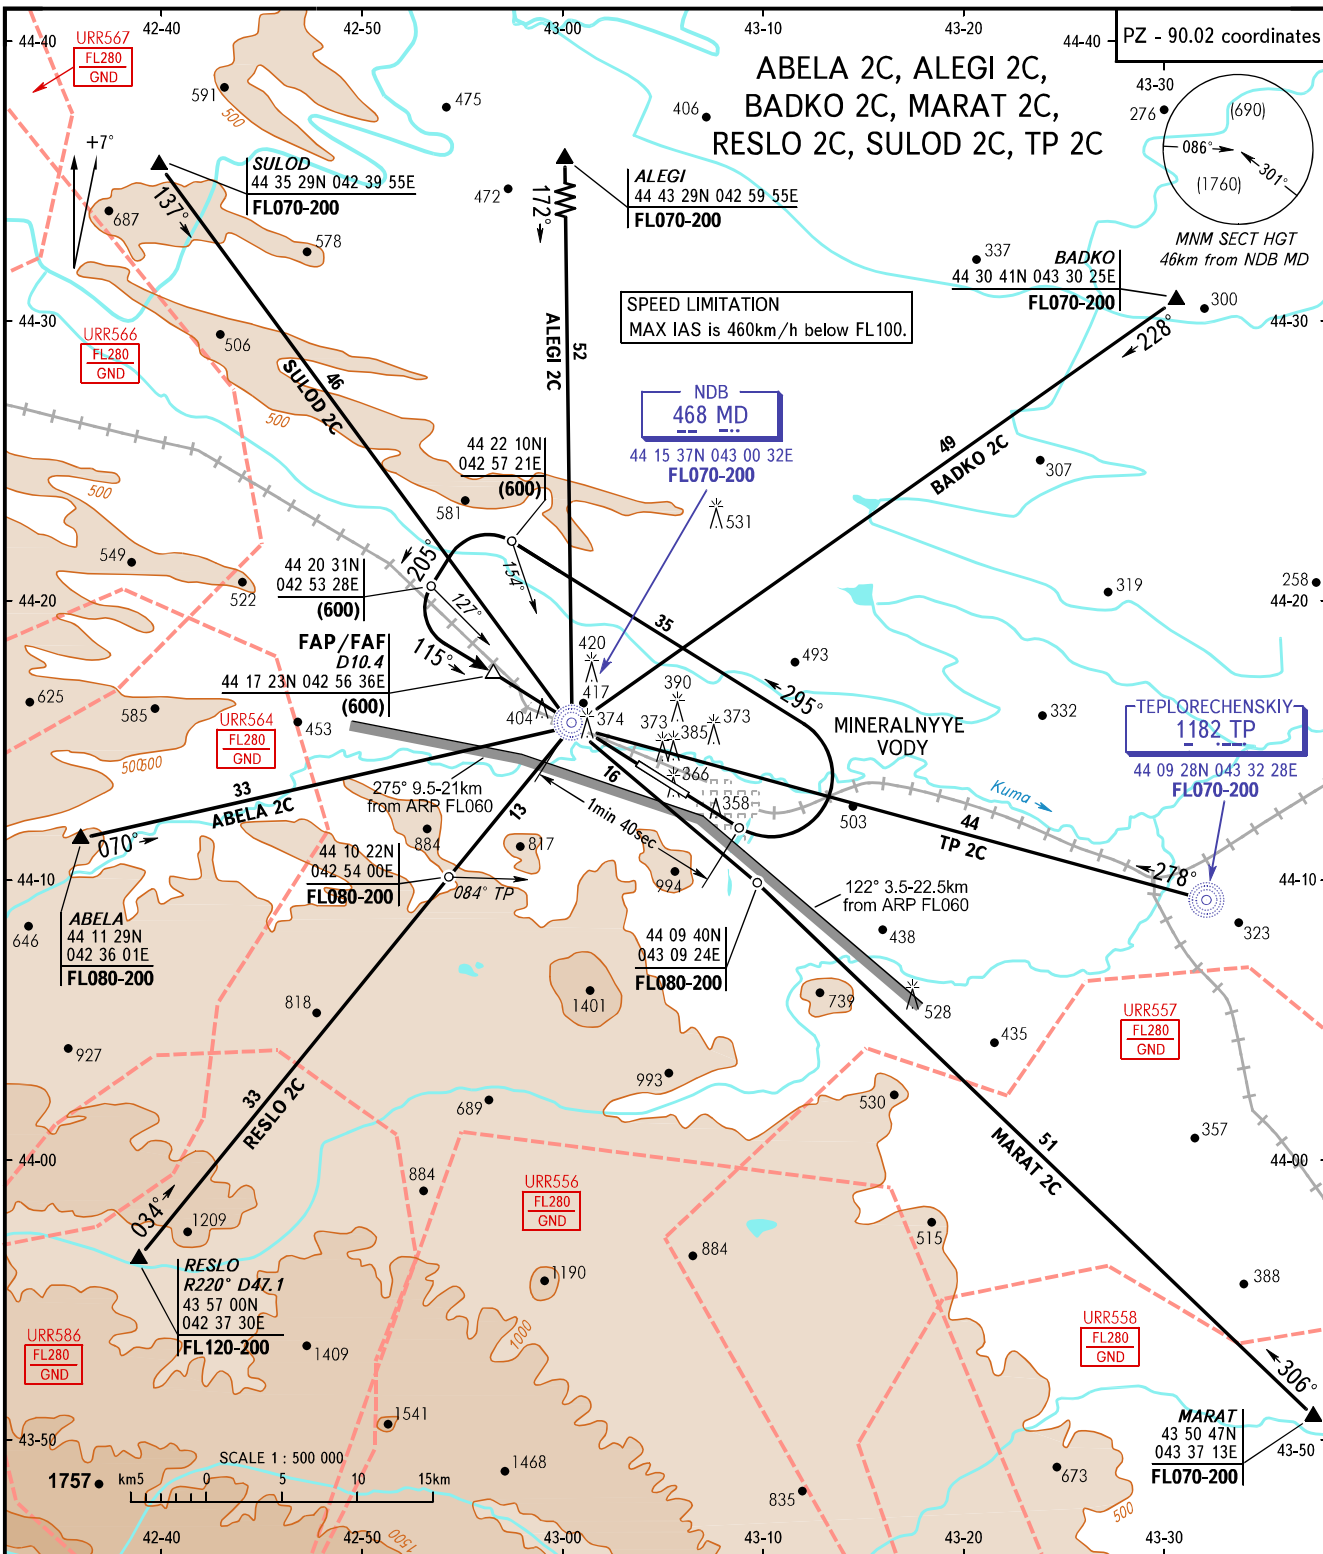

STANDARD ARRIVAL CHART
INSTRUMENT (STAR) - ICAO

TRANSITION
LEVEL : **1**

MINERALNYYE VODY, RUSSIA
MINERALNYYE VODY
RWY 12

APPROACH **119.3**
KRUG **120.7**

- 1** TRANSITION LEVEL:
- FL060 when atmospheric pressure is 704mm mercury column or above;
- FL070 when atmospheric pressure is less than 704mm mercury column.

BEARINGS AND TRACKS ARE MAGNETIC
ALTITUDES, HEIGHTS AND ELEVATIONS ARE IN METRES
DISTANCES ARE IN KILOMETRES

CHANGE: FL, MSH NDB