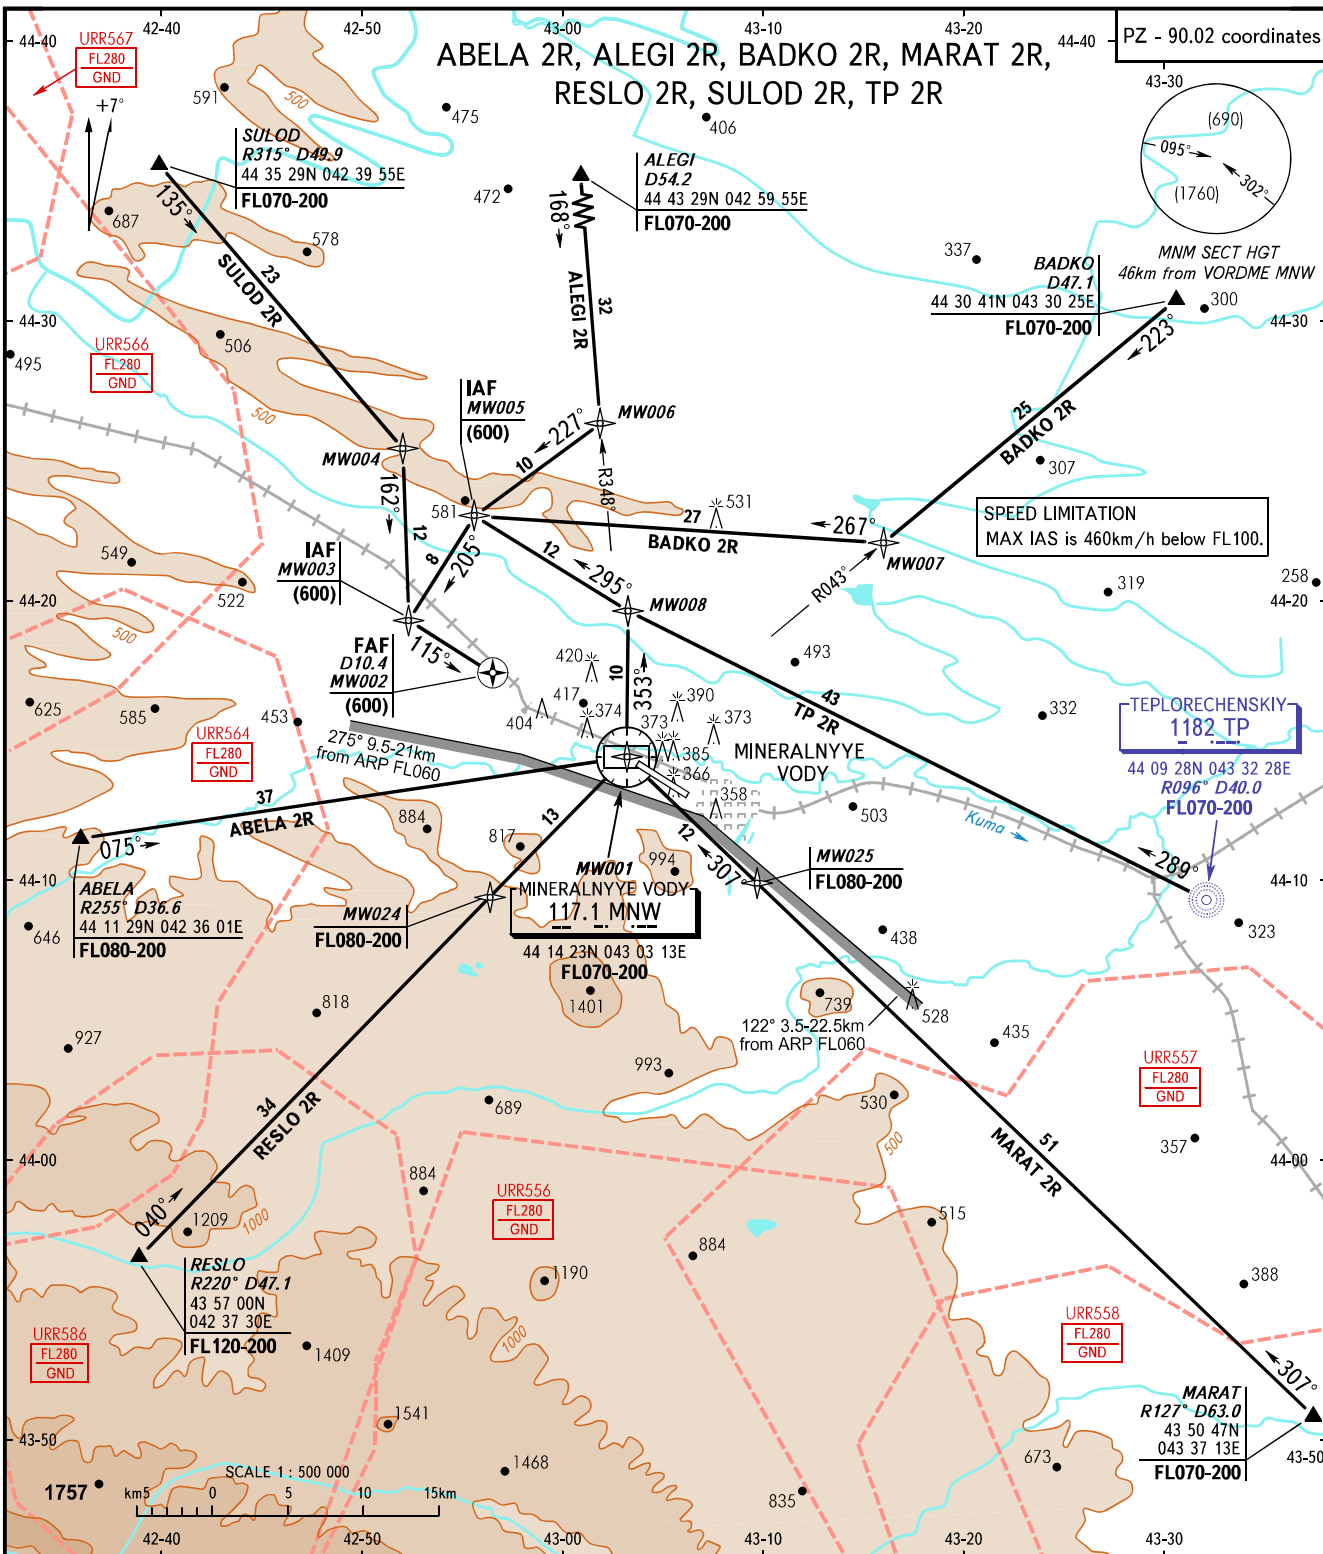

STANDARD ARRIVAL CHART
INSTRUMENT (STAR) - ICAO

TRANSITION
LEVEL : **1**

MINERALNYE VODY, RUSSIA
MINERALNYE VODY
RNAV RWY 12

APPROACH	119.3
KRUG	120.7
START	128.0

- 1** TRANSITION LEVEL:
- FL060 when atmospheric pressure is 704mm mercury column or above;
- FL070 when atmospheric pressure is less than 704mm mercury column.

BEARINGS AND TRACKS ARE MAGNETIC
ALTITUDES, HEIGHTS AND ELEVATIONS ARE IN METRES
DISTANCES ARE IN KILOMETRES