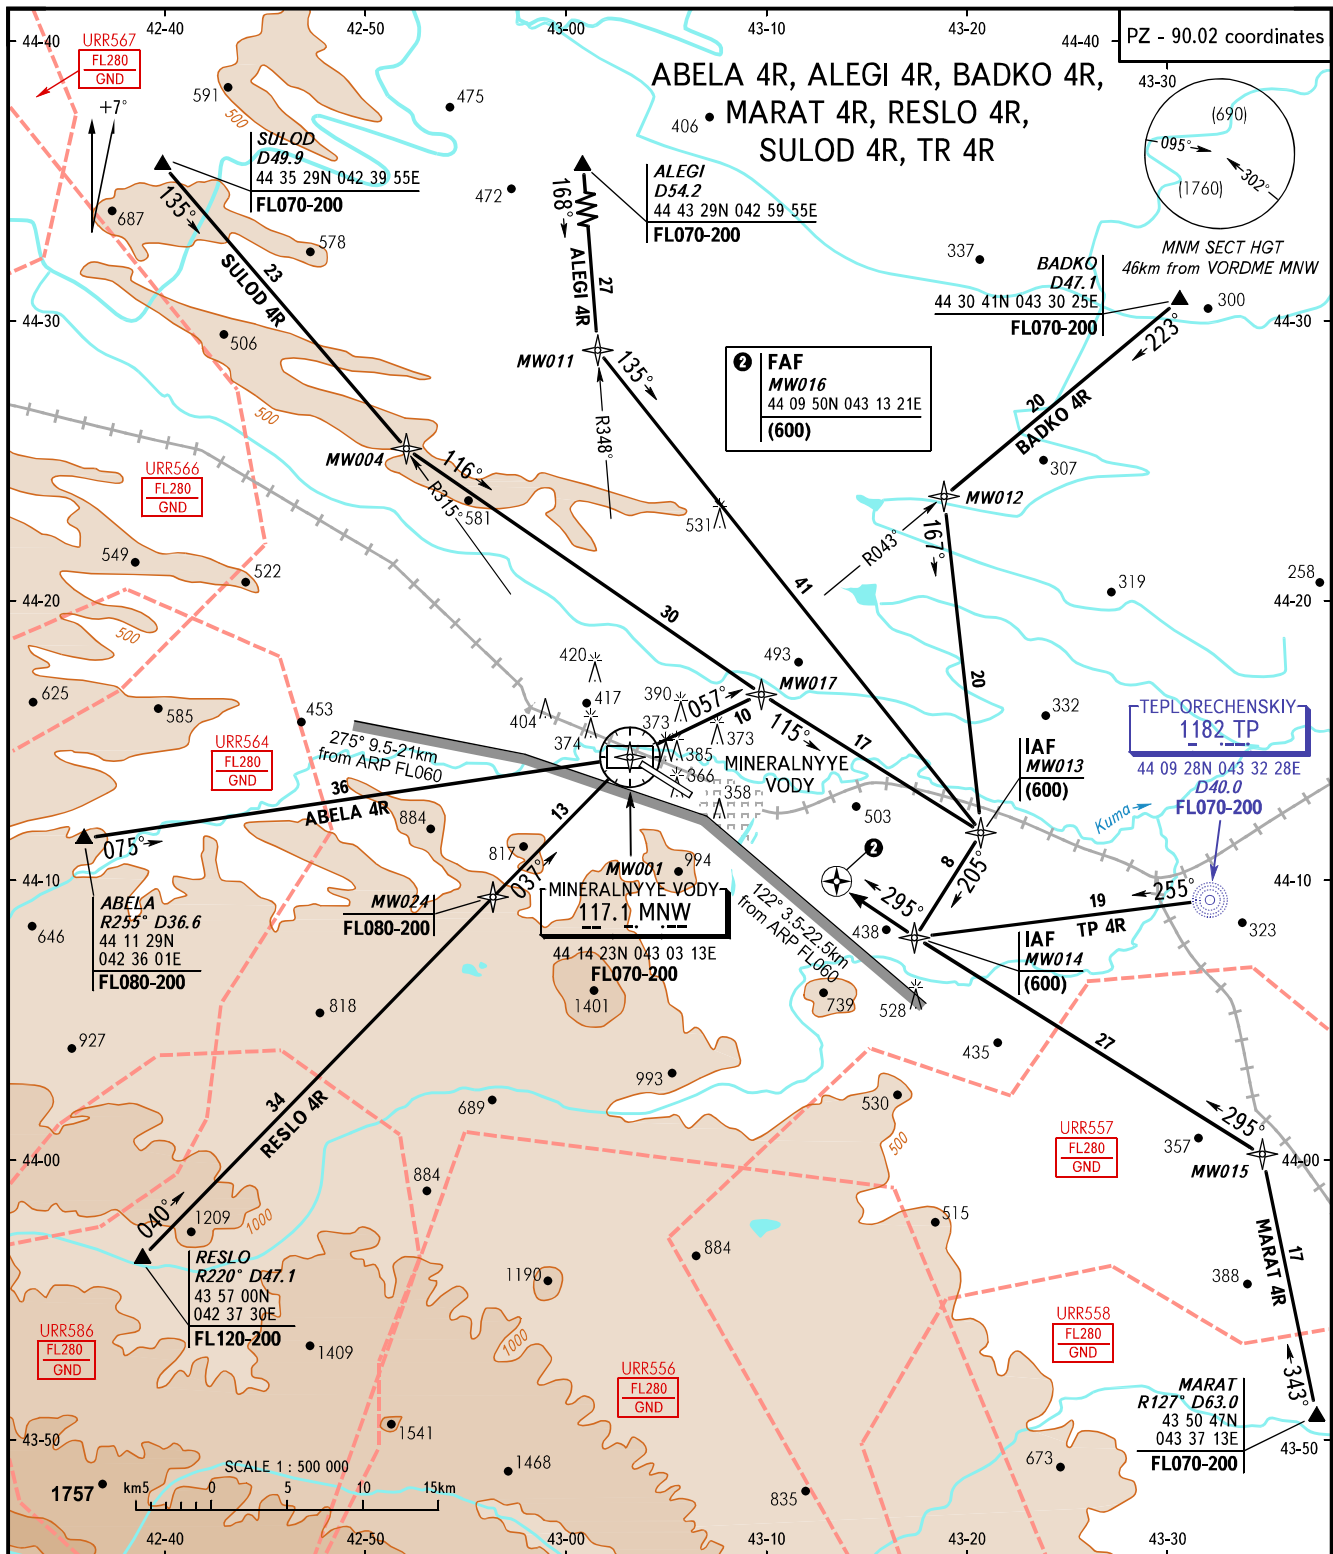

STANDARD ARRIVAL CHART
INSTRUMENT (STAR) - ICAO

TRANSITION
LEVEL : ①

MINERALNYYE VODY, RUSSIA
MINERALNYYE VODY
RNAV RWY 30

APPROACH **119.3**
KRUG **120.7**
START **128.0**

① TRANSITION LEVEL:
- FL060 when atmospheric pressure is 704mm mercury column or above;
- FL070 when atmospheric pressure is less than 704mm mercury column.

BEARINGS AND TRACKS ARE MAGNETIC
ALTITUDES, HEIGHTS AND ELEVATIONS ARE IN METRES
DISTANCES ARE IN KILOMETRES