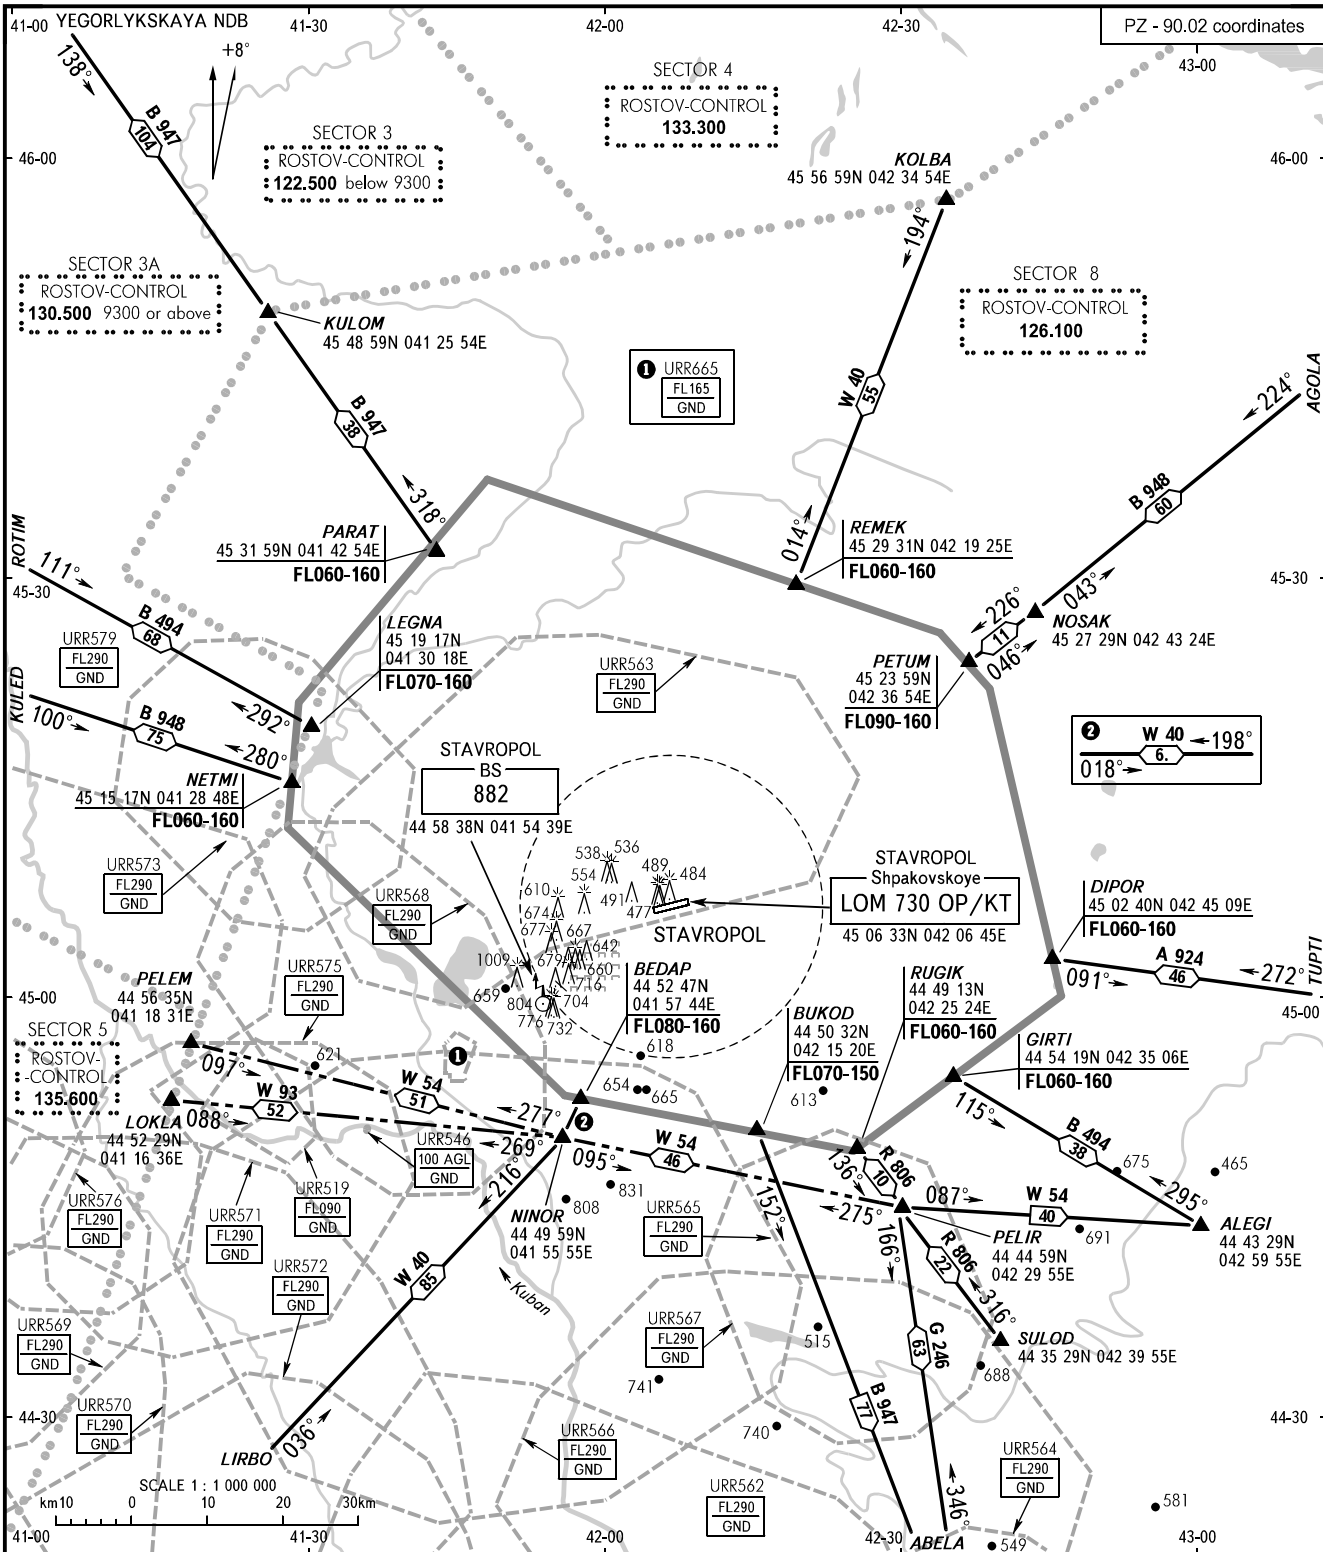

AREA CHART - ICAO

ARRIVAL, DEPARTURE
AND TRANSIT ROUTES

STAVROPOL, RUSSIA

SHPAKOVSKOYE

BEARINGS AND TRACKS ARE MAGNETIC
ALTITUDES, HEIGHTS AND ELEVATIONS ARE IN METRES
DISTANCES ARE IN KILOMETRES

CHANGE: New chart