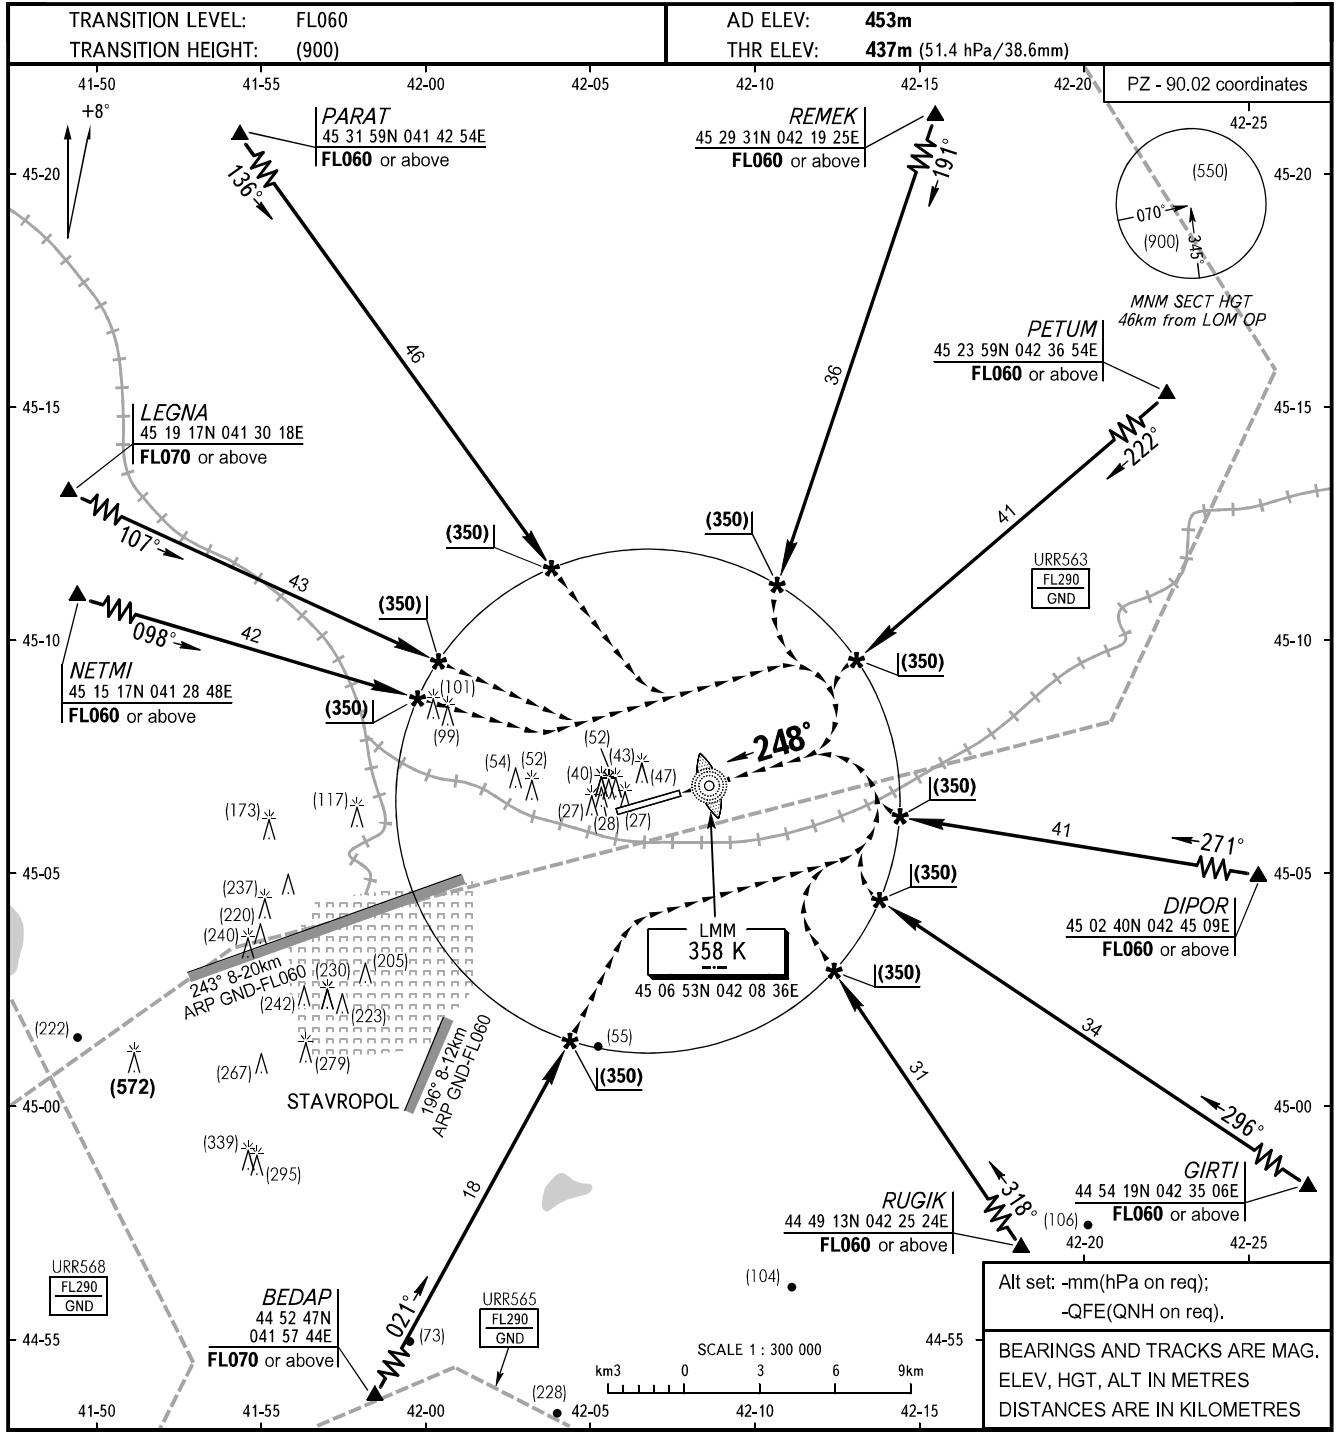

VISUAL APPROACH CHART- ICAO

TOWER **120.900**

STAVROPOL, RUSSIA SHPAKOVSKOYE RWY 25

WARNING:

1. Turbulence with downdraughts and wind shear may be expected on final in the vicinity of base turn.
2. Flights over Stavropol city are prohibited from GND up to FL060

ACFT CAT		A	B	C	D
MET conditions	MDH, m	150	150	220	250
	Cloud base, m	400	400	450	450
	Visibility	3000	4000	6000	6000