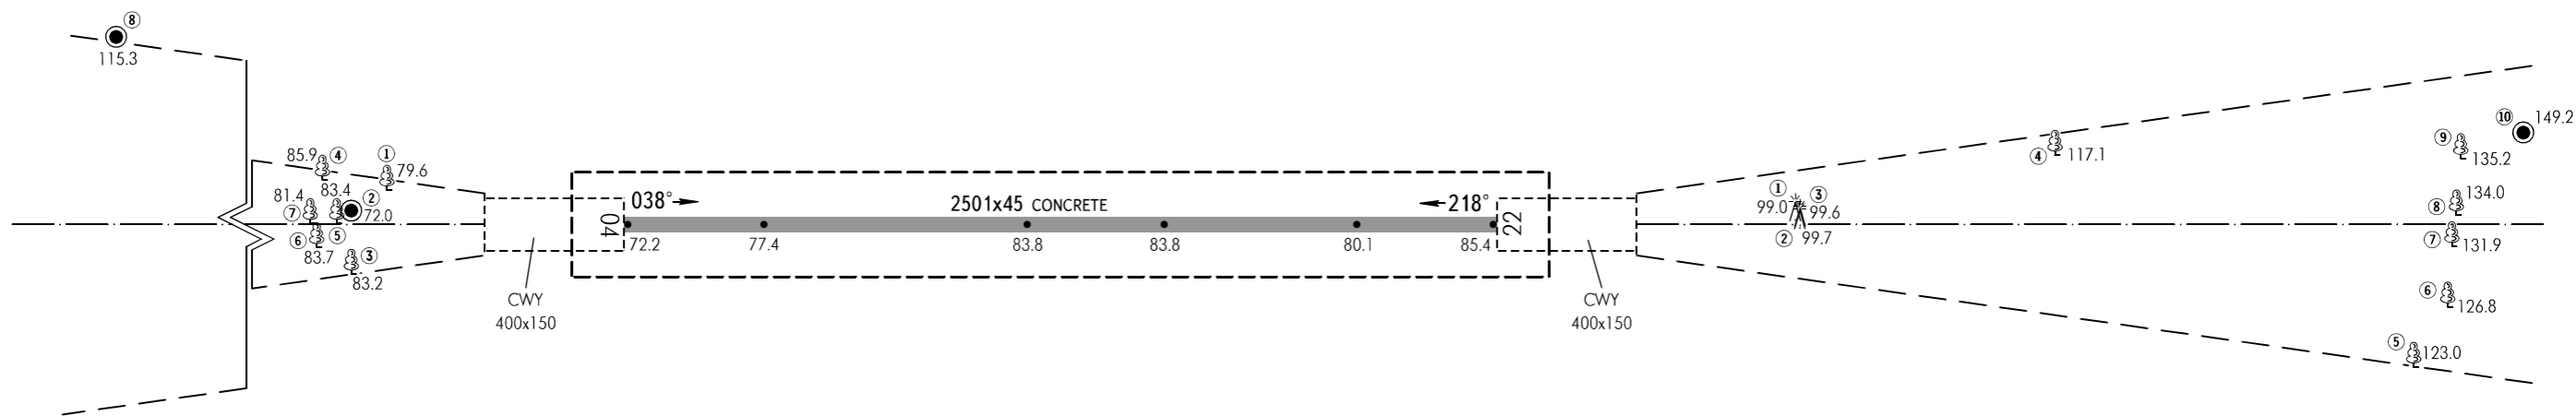

AERODROME OBSTACLE
CHART - ICAO

TYPE A (OPERATING LIMITATIONS)

DIMENSIONS AND ELEVATIONS IN METRES

ROSTOV-NA-DONU, RUSSIA
ROSTOV-NA-DONU
RWY 04/22

MAGNETIC VARIATION 7°E 2011

DECLARED DISTANCES		
RWY 04		RWY 22
2501	TAKE-OFF RUN AVAILABLE	2501
2901	TAKE-OFF DISTANCE AVAILABLE	2901
2501	ACCELERATE STOP DISTANCE AVAILABLE	2501
2501	LANDING DISTANCE AVAILABLE	2501

LEGEND	
IDENTIFICATION NUMBER	①
POLE, TOWER, SPIRE, ANTENNA, ETC	●
TREES	🌳

CHANGE: VAR, RWY BRG