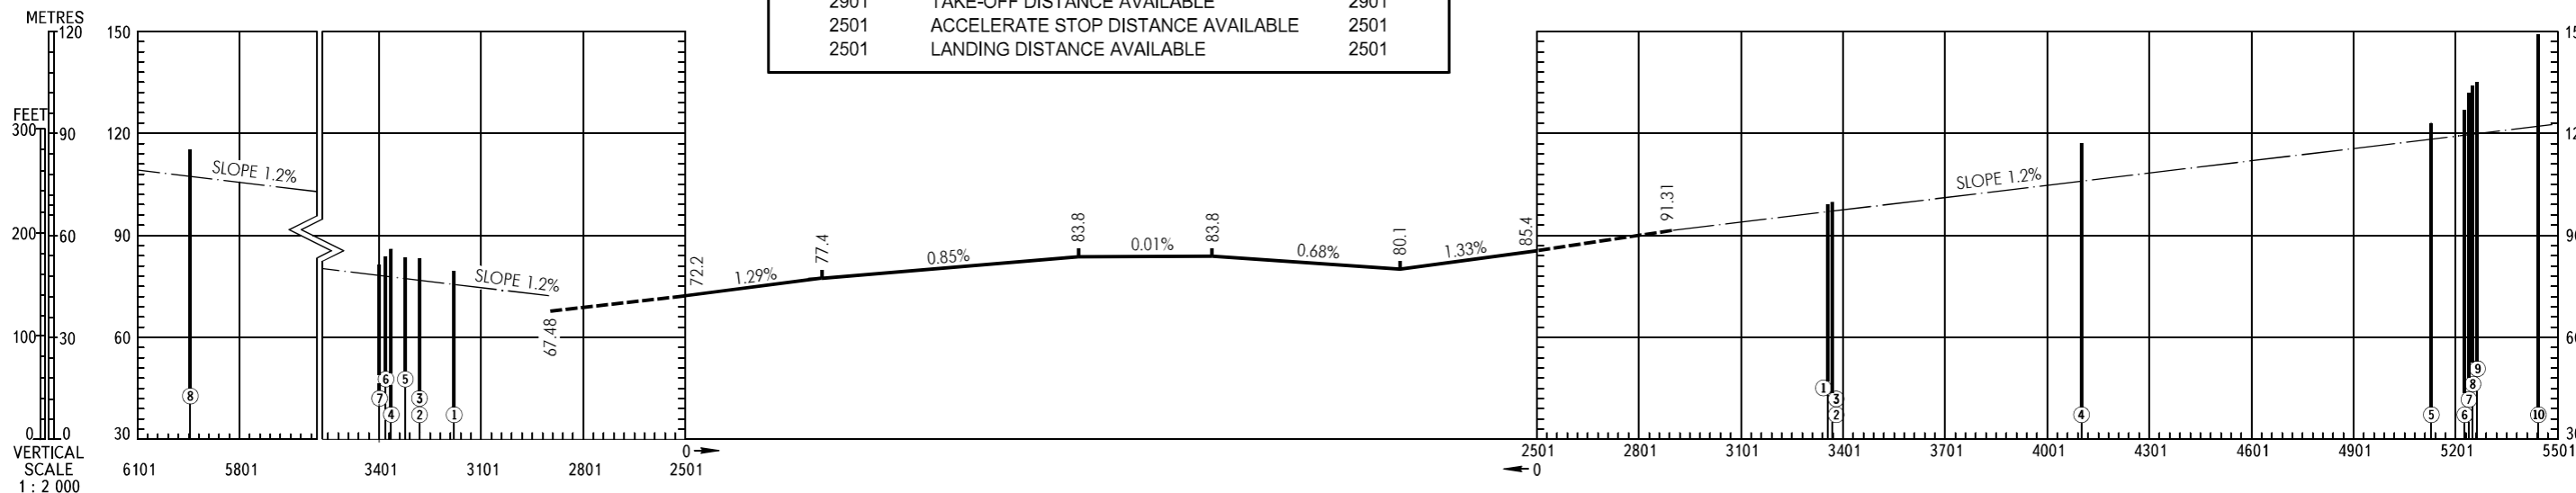

AERODROME OBSTACLE
CHART - ICAO

TYPE A (OPERATING LIMITATIONS)

DIMENSIONS AND ELEVATIONS IN METRES

ROSTOV-NA-DONU, RUSSIA
ROSTOV-NA-DONU
RWY 04/22

MAGNETIC VARIATION 7°E 2011

DECLARED DISTANCES		
RWY 04		RWY 22
2501	TAKE-OFF RUN AVAILABLE	2501
2901	TAKE-OFF DISTANCE AVAILABLE	2901
2501	ACCELERATE STOP DISTANCE AVAILABLE	2501
2501	LANDING DISTANCE AVAILABLE	2501