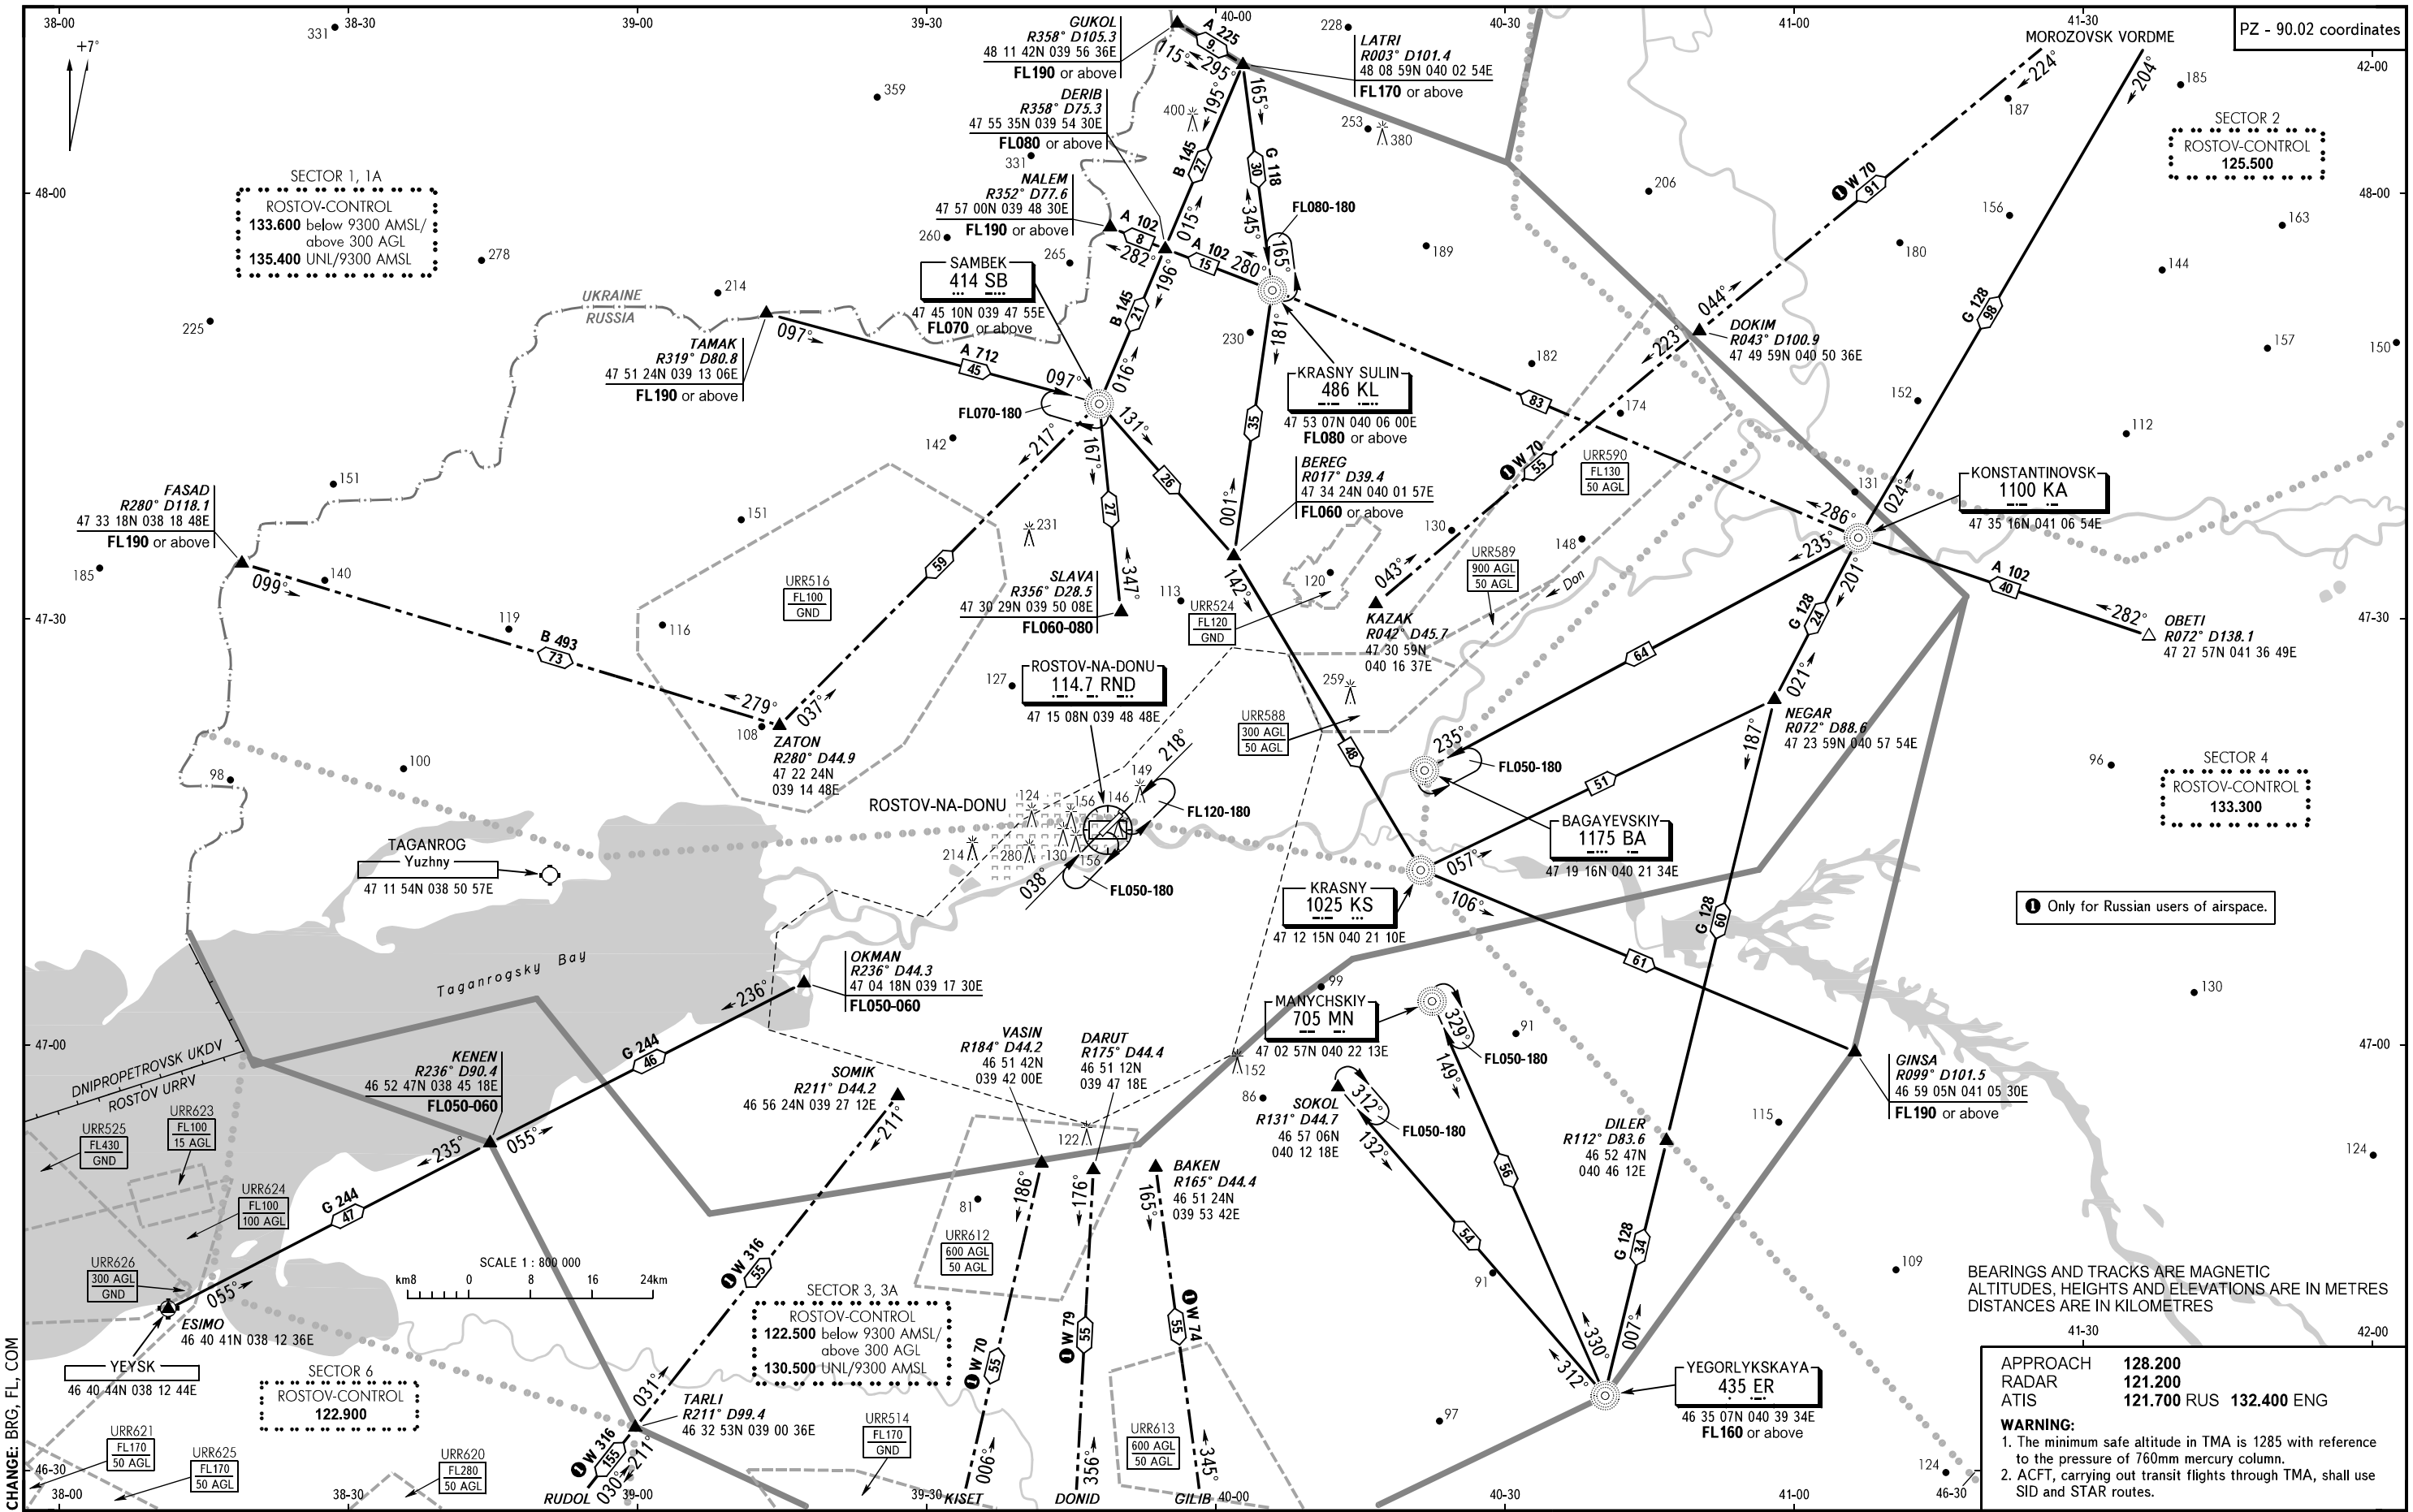

AREA CHART - ICAO

ARRIVAL, DEPARTURE
AND TRANSIT ROUTES

ROSTOV-NA-DONU, RUSSIA

TMA ROSTOV-NA-DONU

① Only for Russian users of airspace.

BEARINGS AND TRACKS ARE MAGNETIC
ALTITUDES, HEIGHTS AND ELEVATIONS ARE IN METRES
DISTANCES ARE IN KILOMETRES

APPROACH	128.200
RADAR	121.200
ATIS	121.700 RUS 132.400 ENG

- WARNING:**
- The minimum safe altitude in TMA is 1285 with reference to the pressure of 760mm mercury column.
 - ACFT, carrying out transit flights through TMA, shall use SID and STAR routes.