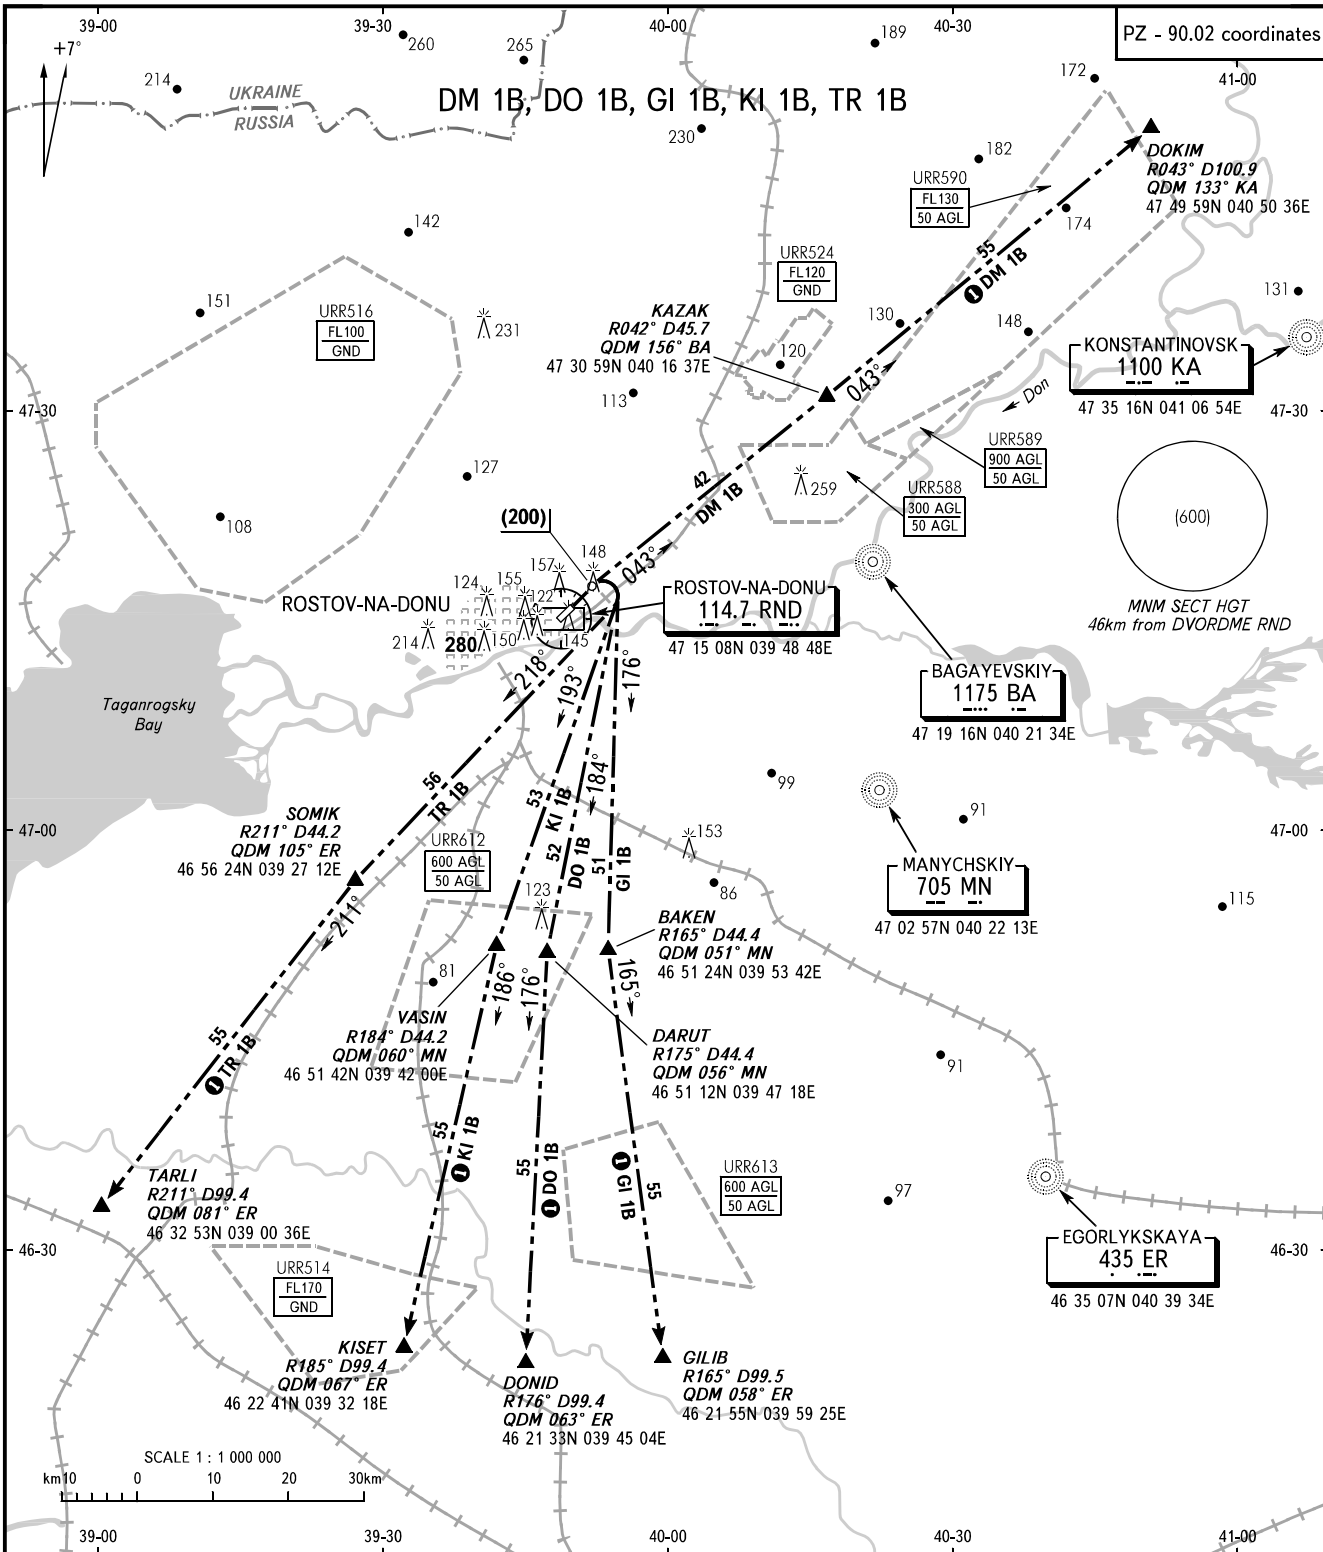

STANDARD DEPARTURE CHART
INSTRUMENT (SID) - ICAO

TRANSITION
HEIGHT : (900)

ROSTOV-NA-DONU, RUSSIA

ROSTOV-NA-DONU

RWY 04

START	119.700
RADAR	121.200
APPROACH	128.200

① Only for Russian users of airspace.

WARNING:

1. FL for passing the entry points on ATS routes shall be assigned by ATC.
2. After take-off immediately contact Rostov-Radar.

BEARINGS AND TRACKS ARE MAGNETIC
ALTITUDES, HEIGHTS AND ELEVATIONS ARE IN METRES
DISTANCES ARE IN KILOMETRES