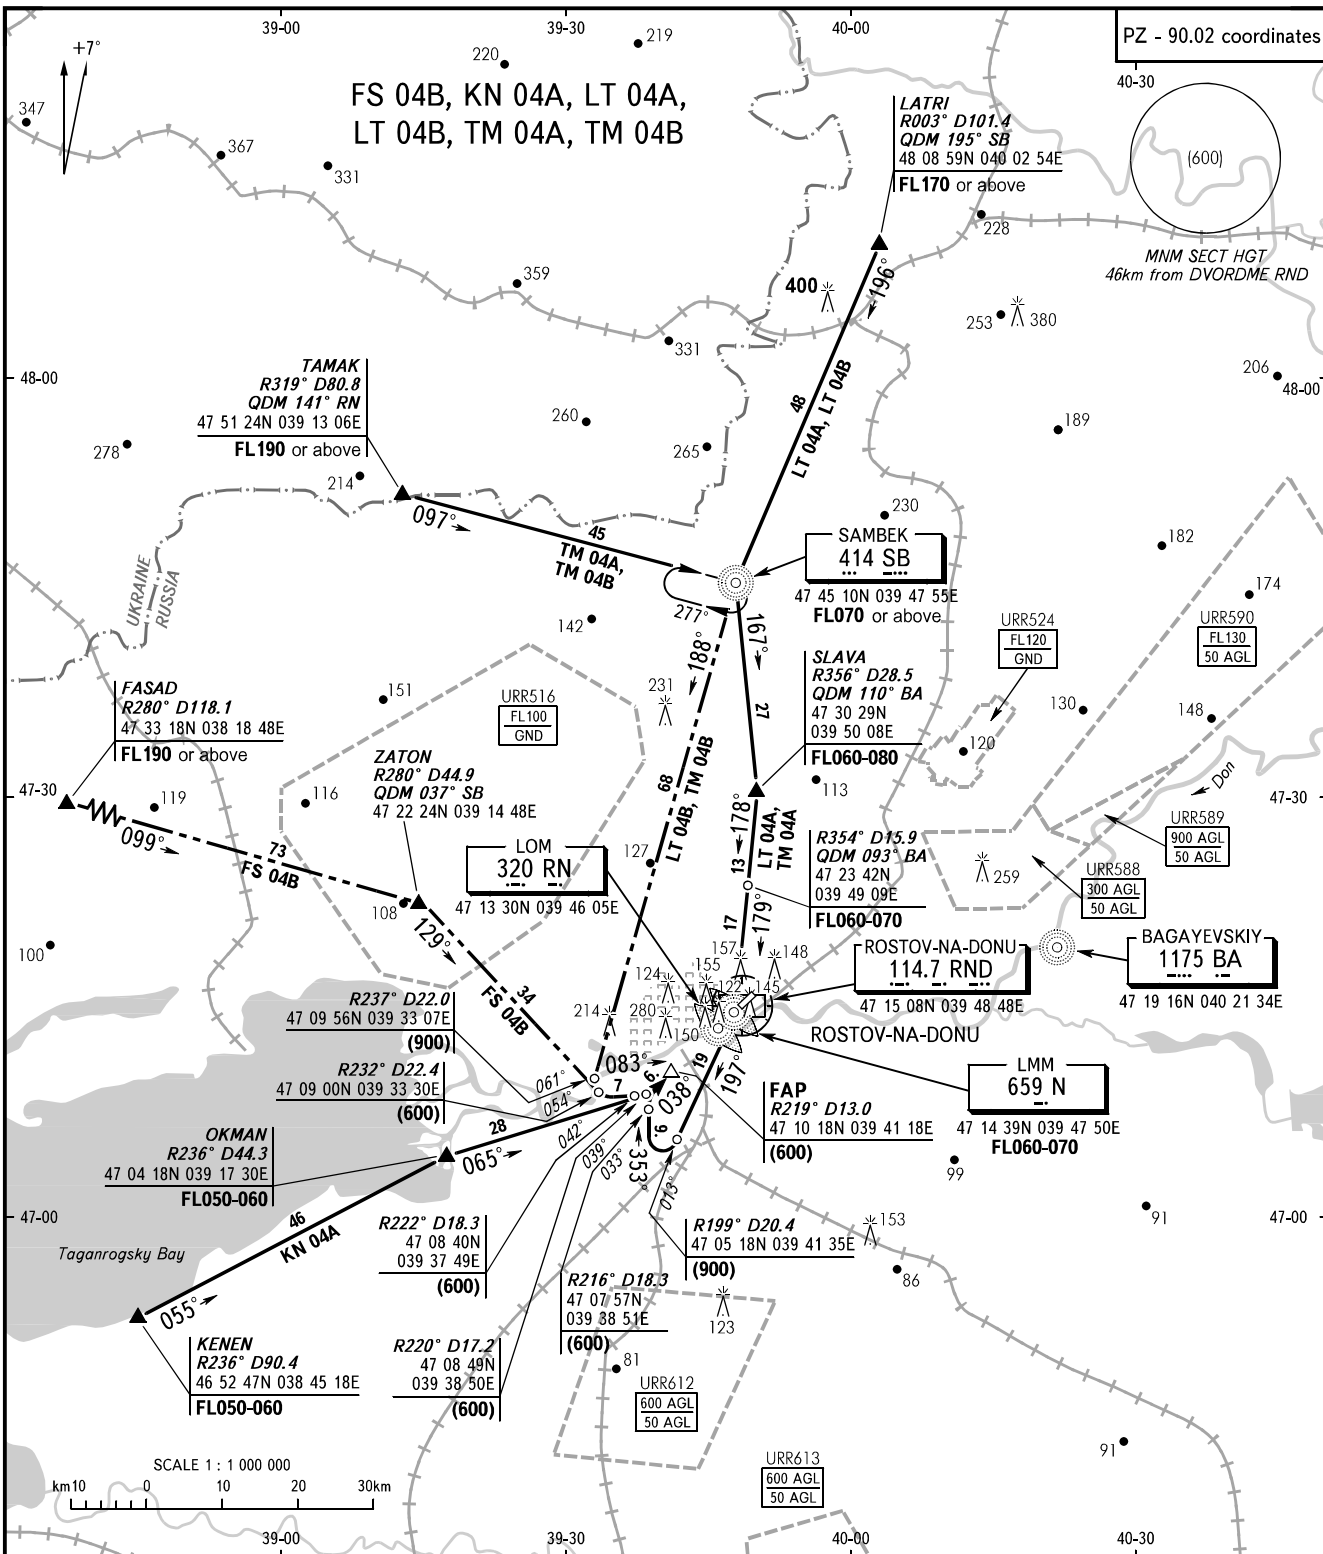

STANDARD ARRIVAL CHART  
INSTRUMENT (STAR) - ICAO

TRANSITION  
LEVEL : **FL050**

**ROSTOV-NA-DONU, RUSSIA**  
ROSTOV-NA-DONU  
RWY 04

APPROACH **128.200 127.100R**  
RADAR **121.200**  
START **119.700**

**WARNING**  
Holding area over LOM RN, right-hand pattern, FL050-180.

BEARINGS AND TRACKS ARE MAGNETIC  
ALTITUDES, HEIGHTS AND ELEVATIONS ARE IN METRES  
DISTANCES ARE IN KILOMETRES