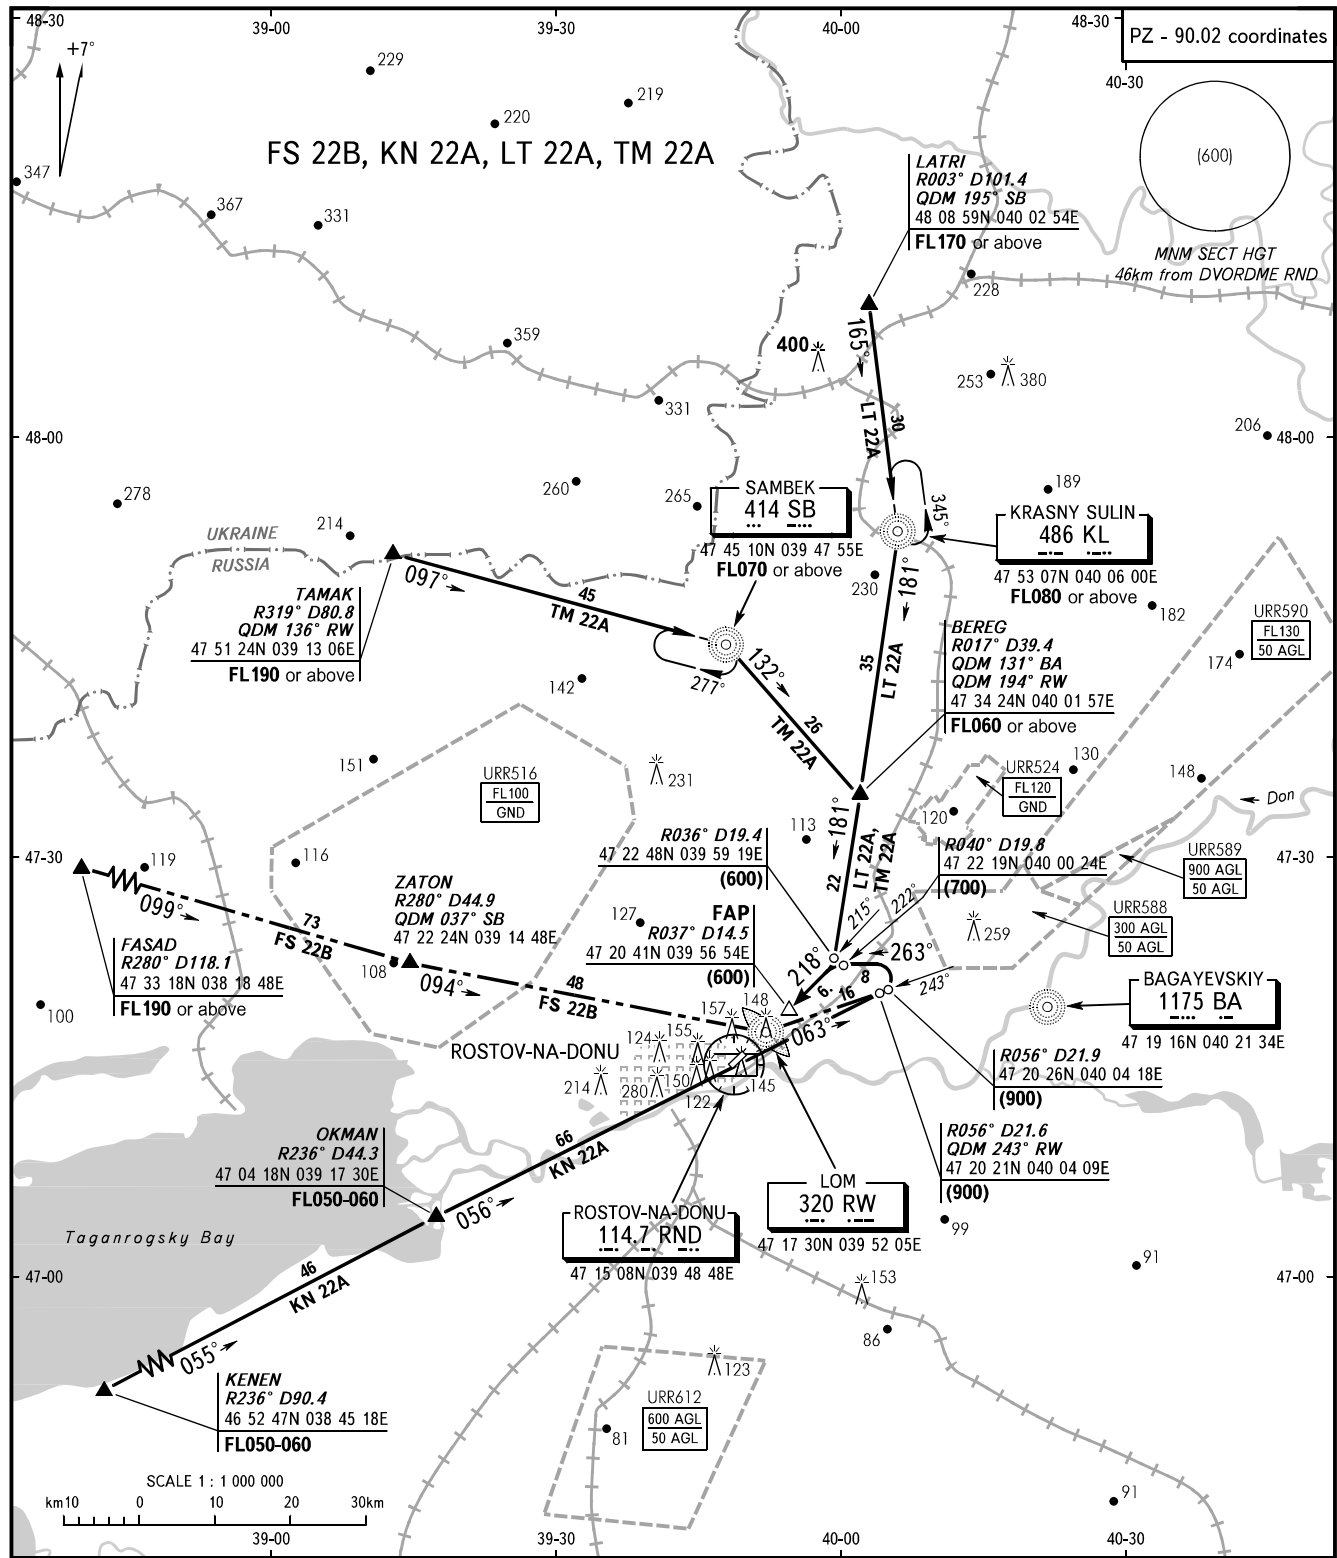

STANDARD ARRIVAL CHART
INSTRUMENT (STAR) - ICAO

TRANSITION
LEVEL: **FL050**

ROSTOV-NA-DONU, RUSSIA
ROSTOV-NA-DONU
RWY 22

APPROACH	128.200	127.100R
RADAR	121.200	
START	119.700	

WARNING
Holding area over LOM RW, left-hand pattern, FL120-180.

BEARINGS AND TRACKS ARE MAGNETIC
ALTITUDES, HEIGHTS AND ELEVATIONS ARE IN METRES
DISTANCES ARE IN KILOMETRES

CHANGE: New chart