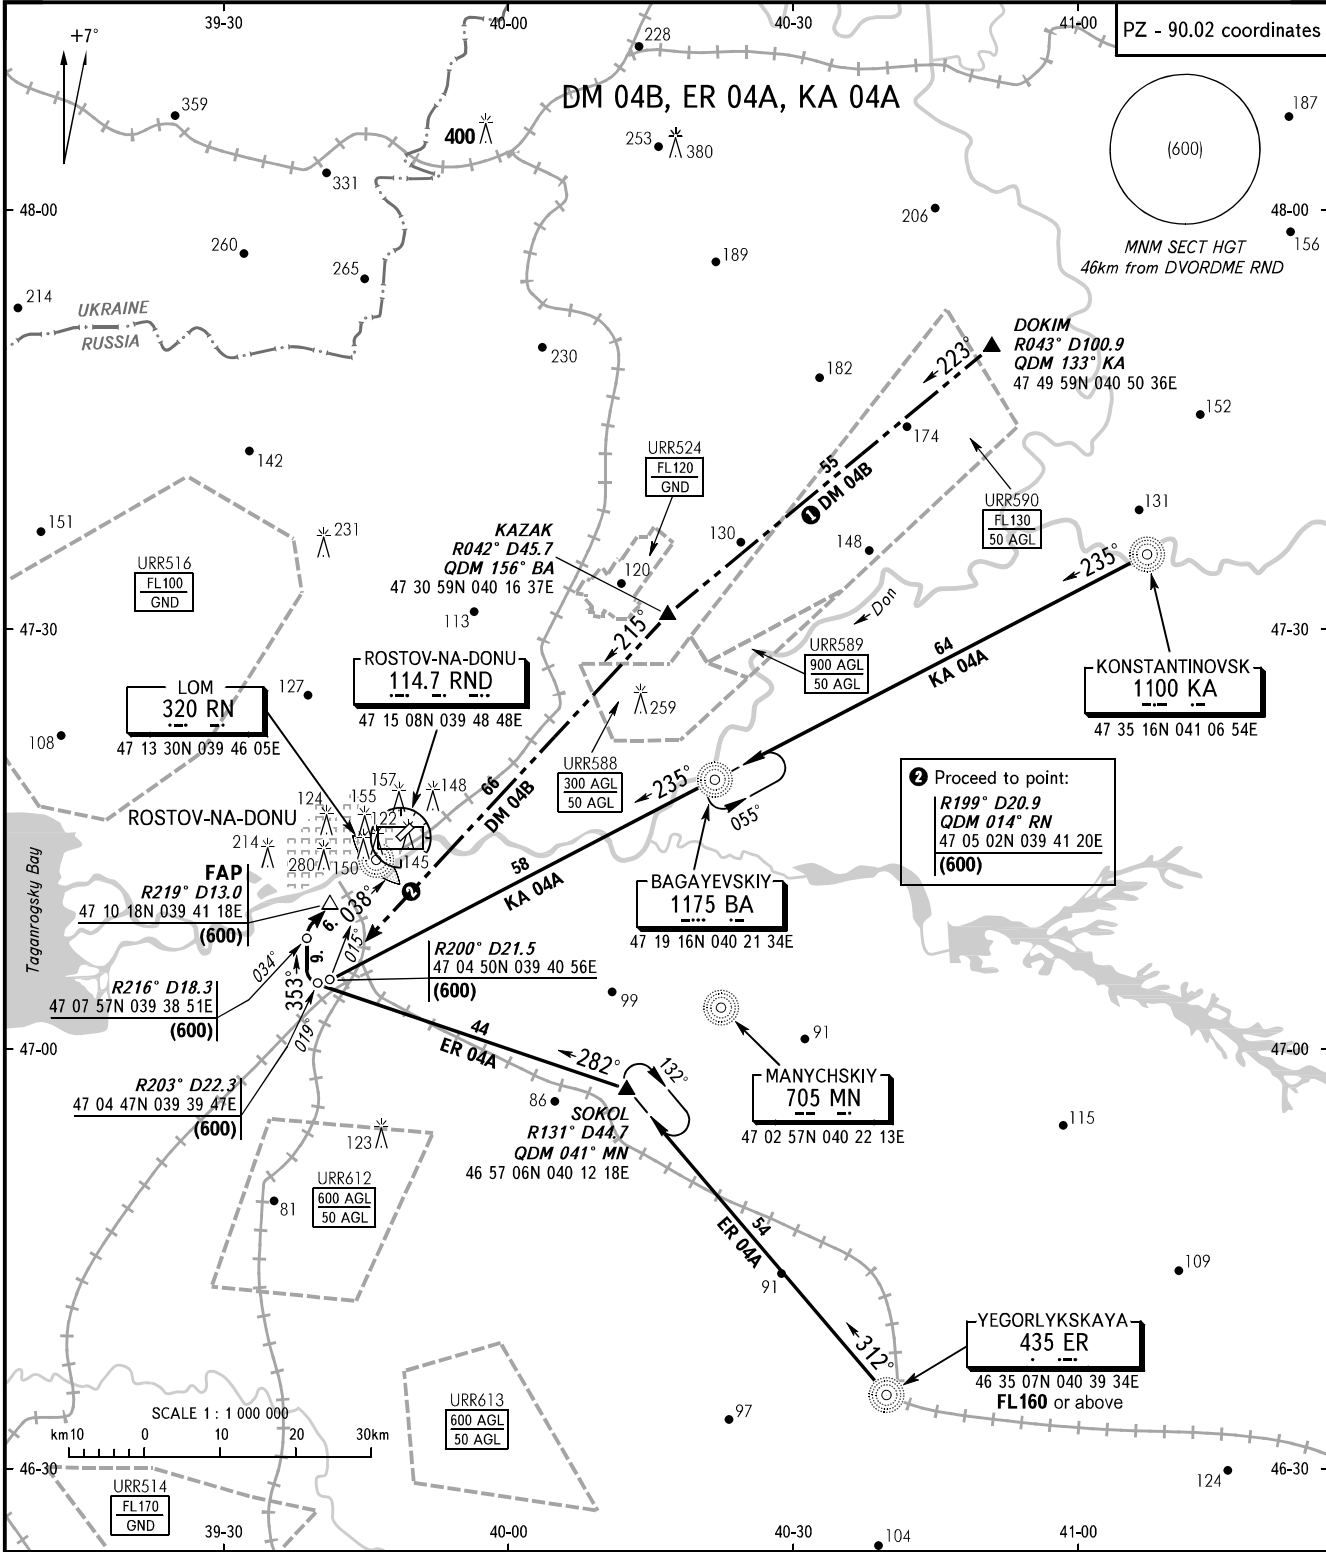

STANDARD ARRIVAL CHART  
INSTRUMENT (STAR) - ICAO

TRANSITION  
LEVEL: **FL050**

**ROSTOV-NA-DONU, RUSSIA**  
ROSTOV-NA-DONU  
RWY 04

APPROACH **128.200**  
RADAR **121.200**  
START **119.700**

① Only for Russian users of airspace.

**WARNING**  
Holding area over LOM RN, right-hand pattern, FL050-180.

BEARINGS AND TRACKS ARE MAGNETIC  
ALTITUDES, HEIGHTS AND ELEVATIONS ARE IN METRES  
DISTANCES ARE IN KILOMETRES